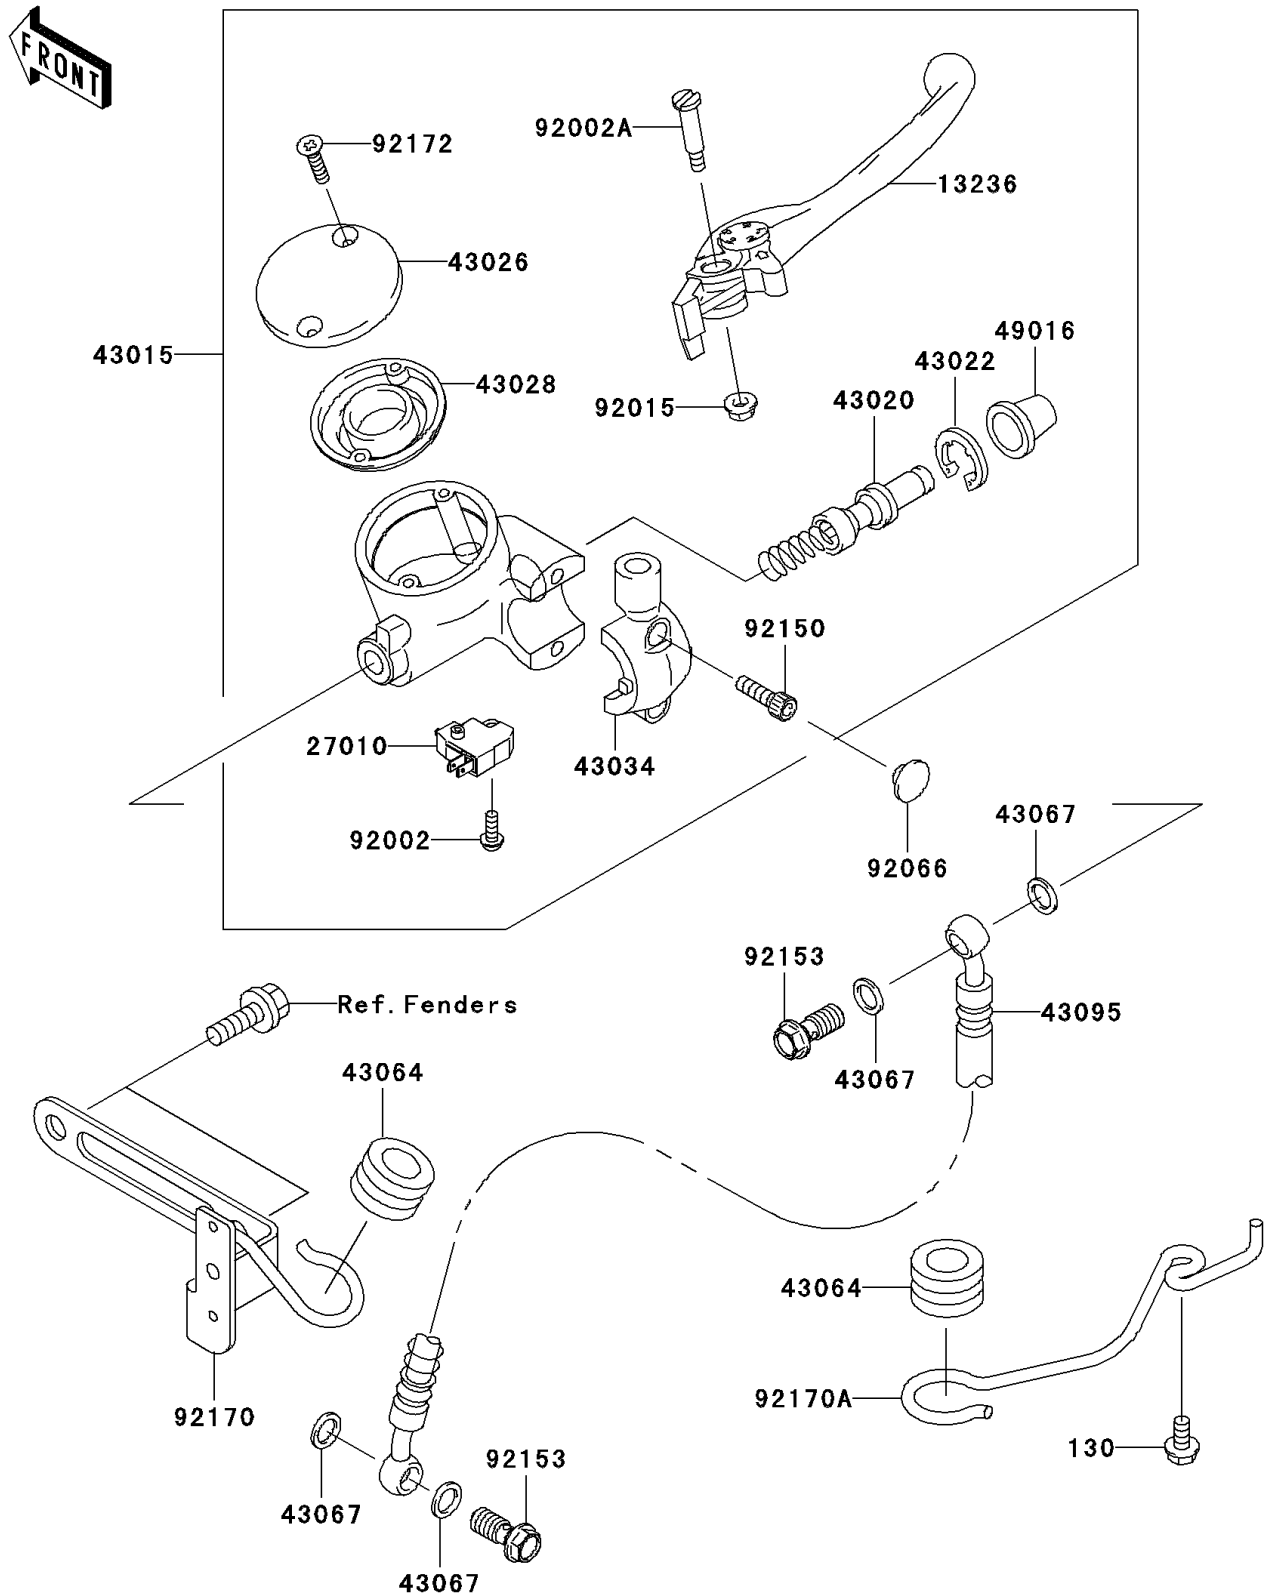

2006 Vulcan 1500 Classic

PARTS DIAGRAM

Front Master Cylinder

F2291

2006 Vulcan 1500 Classic

PARTS LIST

Front Master Cylinder

ITEM NAME

PART NUMBER

QUANTITY
