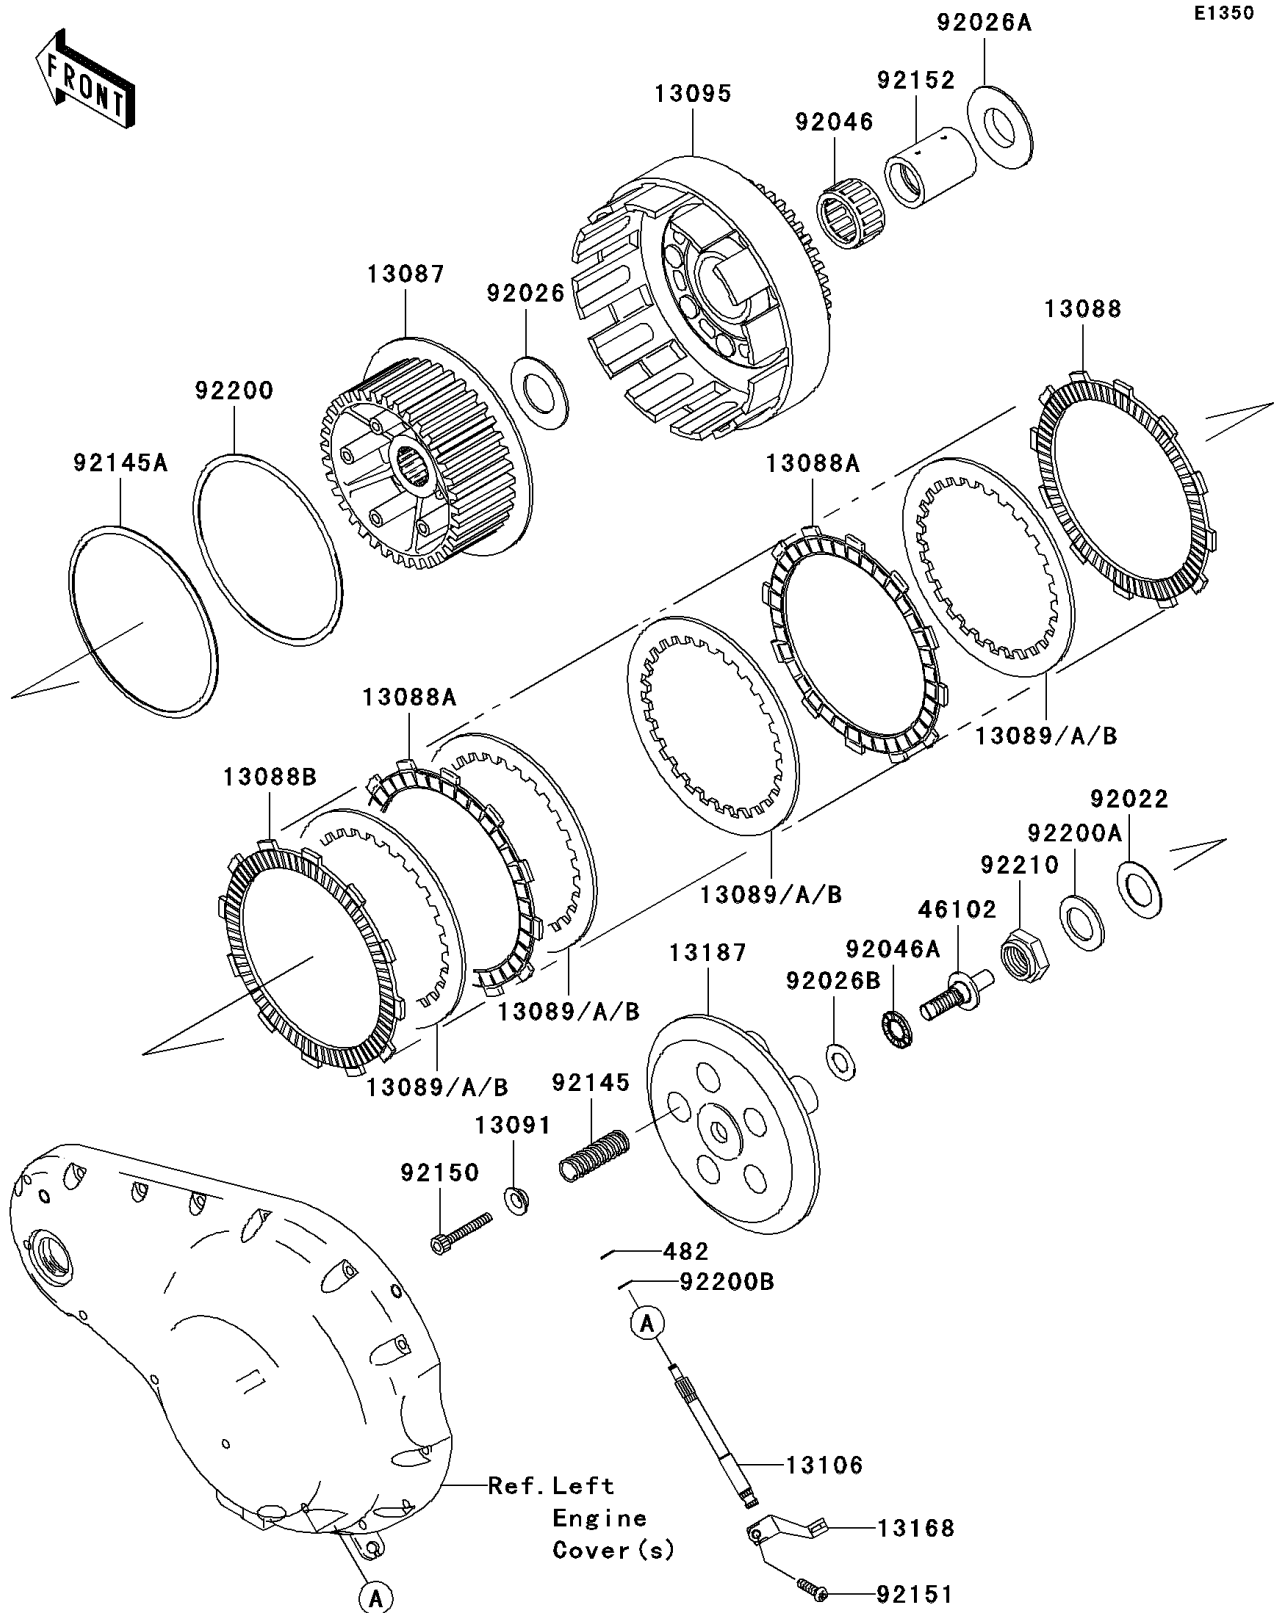

2009 Vulcan® 2000

PARTS DIAGRAM

Clutch

2009 Vulcan[®] 2000

PARTS LIST

Clutch

ITEM NAME

PART NUMBER

QUANTITY
