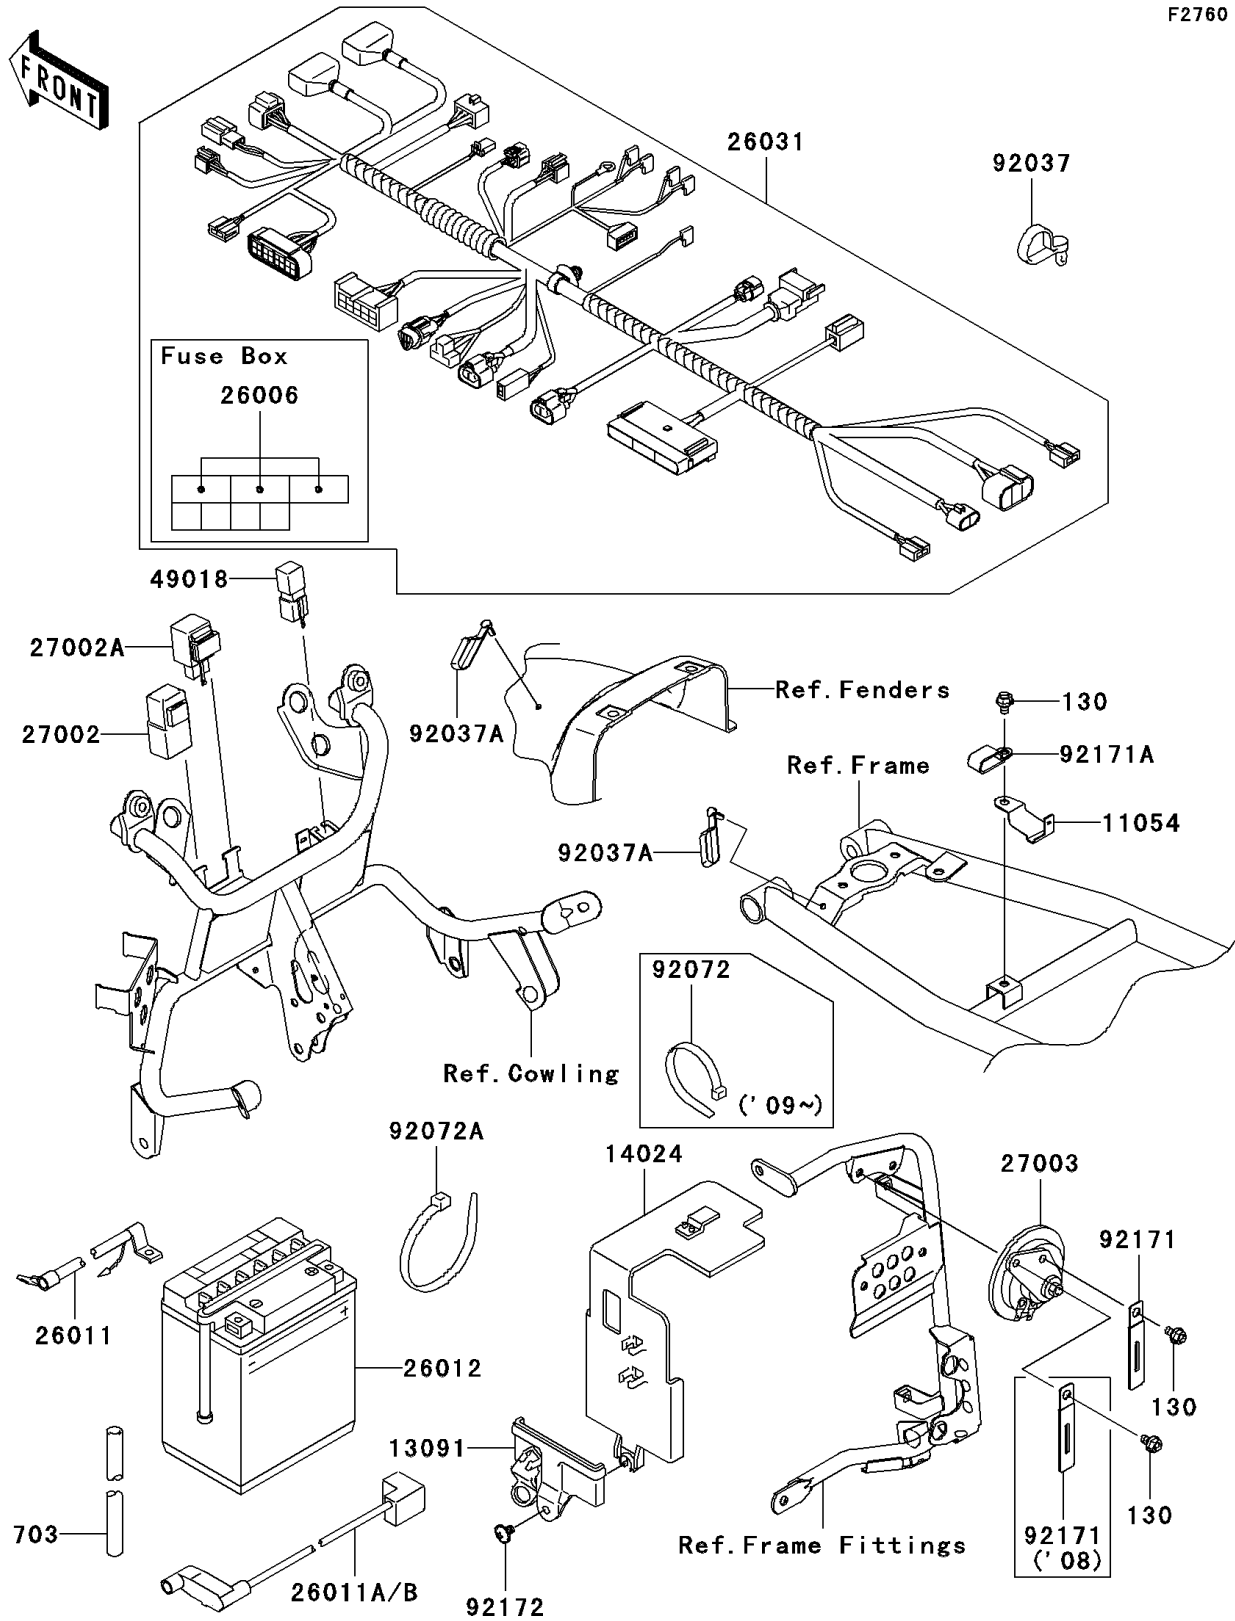

2010 KLR™ 650

PARTS DIAGRAM

Chassis Electrical Equipment

F2760

2010 KLR™ 650

PARTS LIST

Chassis Electrical Equipment

ITEM NAME

PART NUMBER

QUANTITY
