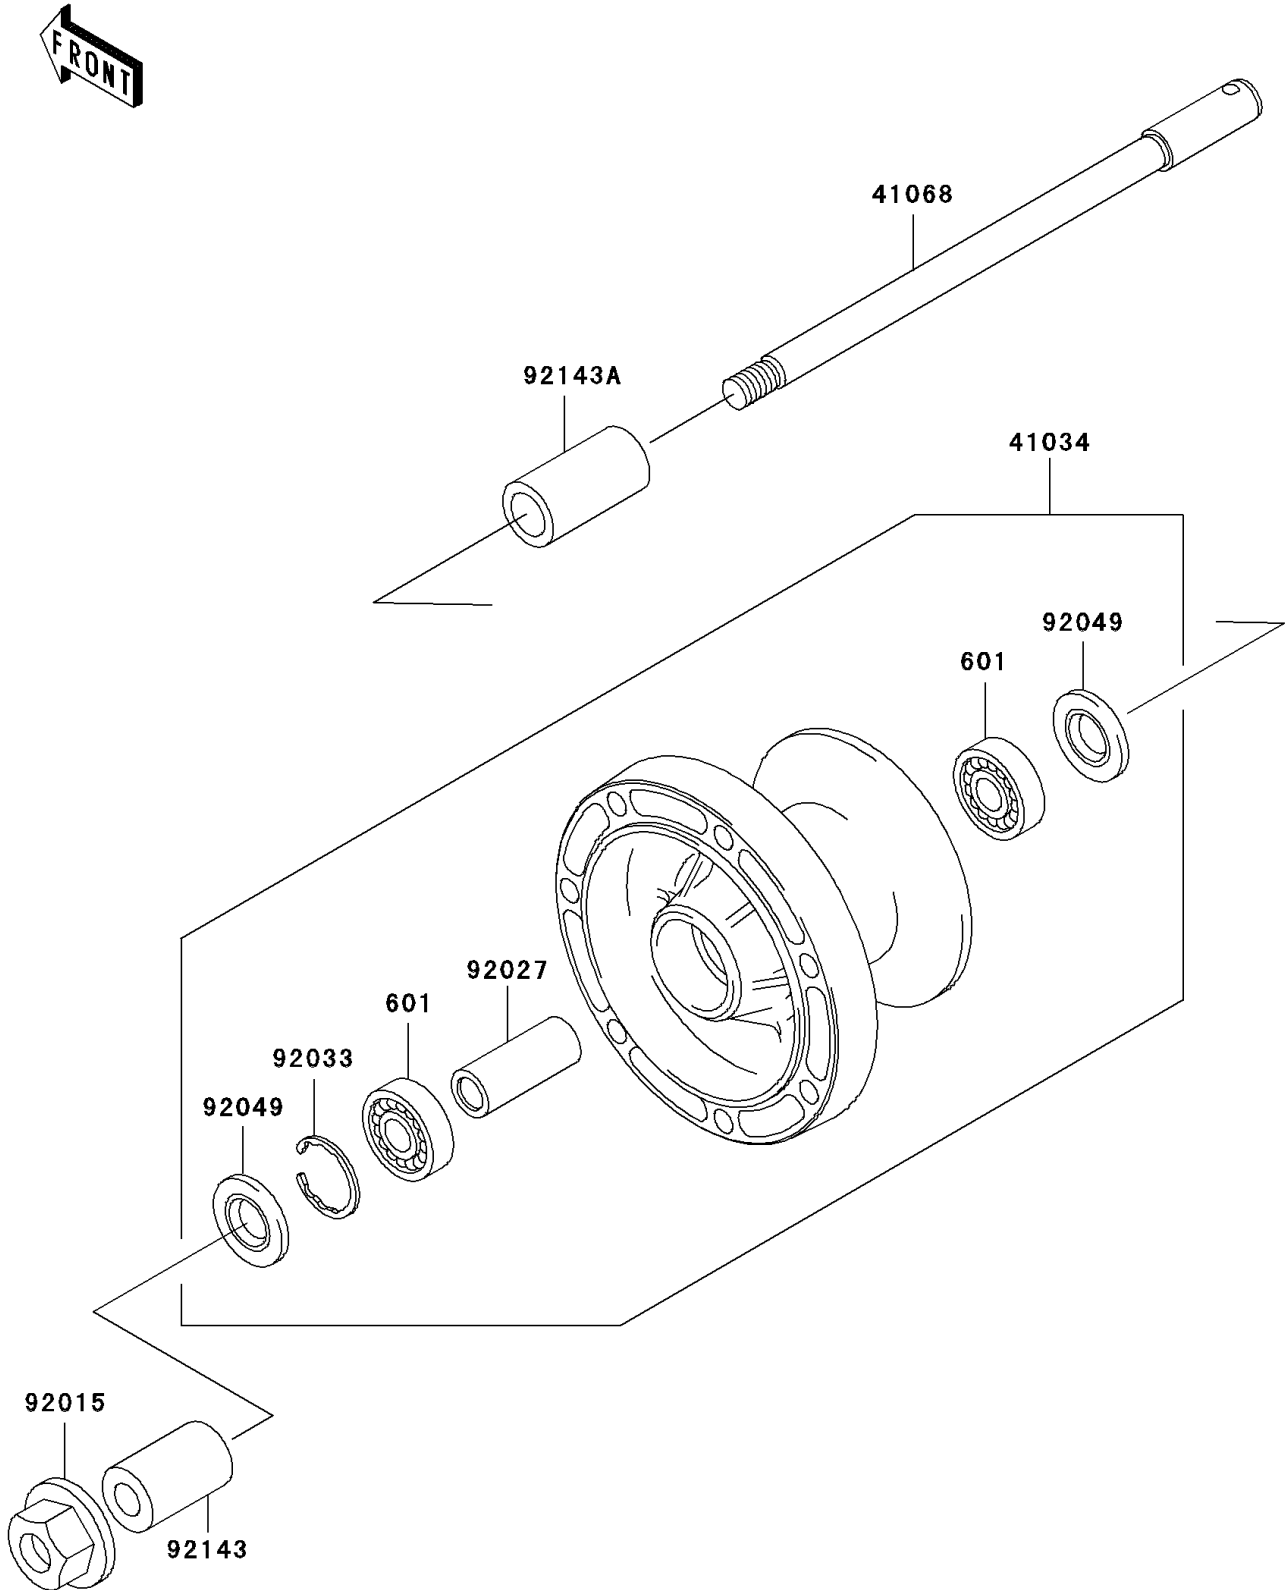

2003 Vulcan 1500 Drifter

PARTS DIAGRAM

Front Wheel

F2230

2003 Vulcan 1500 Drifter

PARTS LIST

Front Wheel

ITEM NAME

PART NUMBER

QUANTITY
