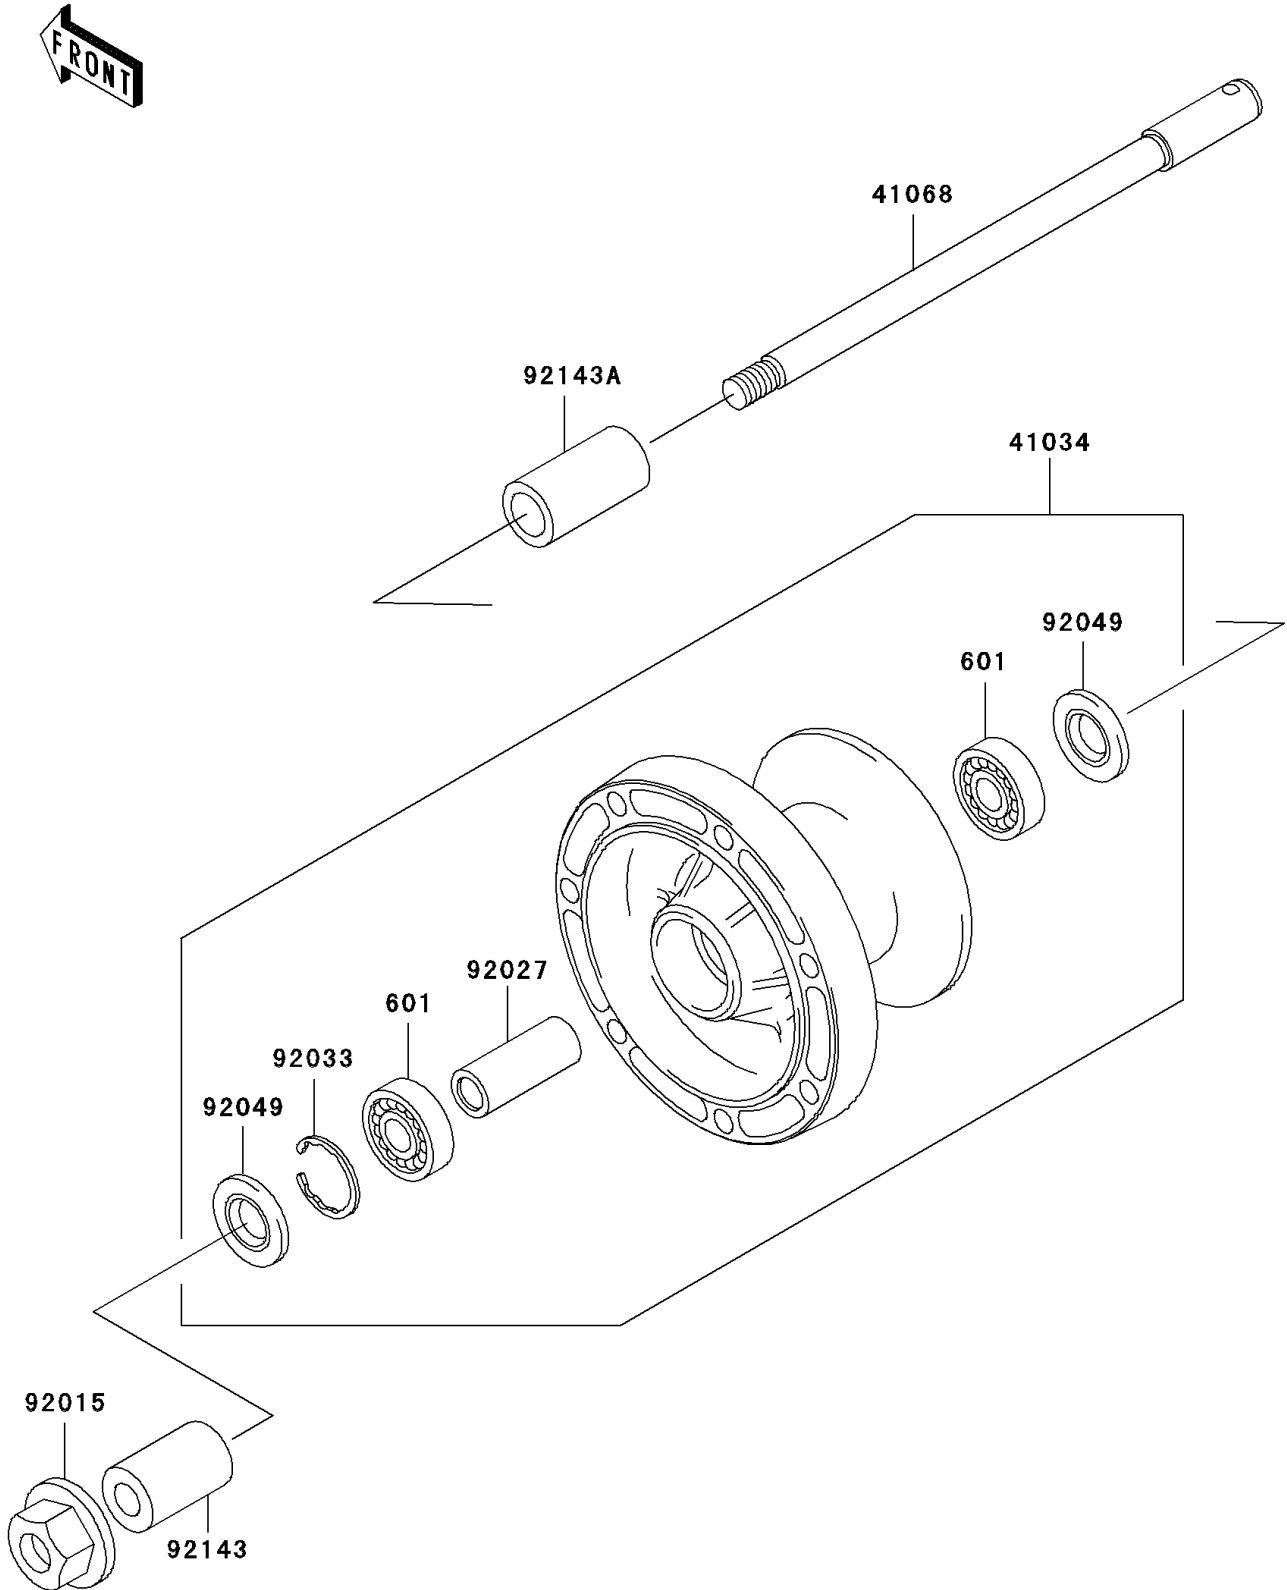

2001 Vulcan 1500 Drifter

PARTS DIAGRAM

Front Wheel

F2230

2001 Vulcan 1500 Drifter

PARTS LIST

Front Wheel

ITEM NAME

PART NUMBER

QUANTITY
