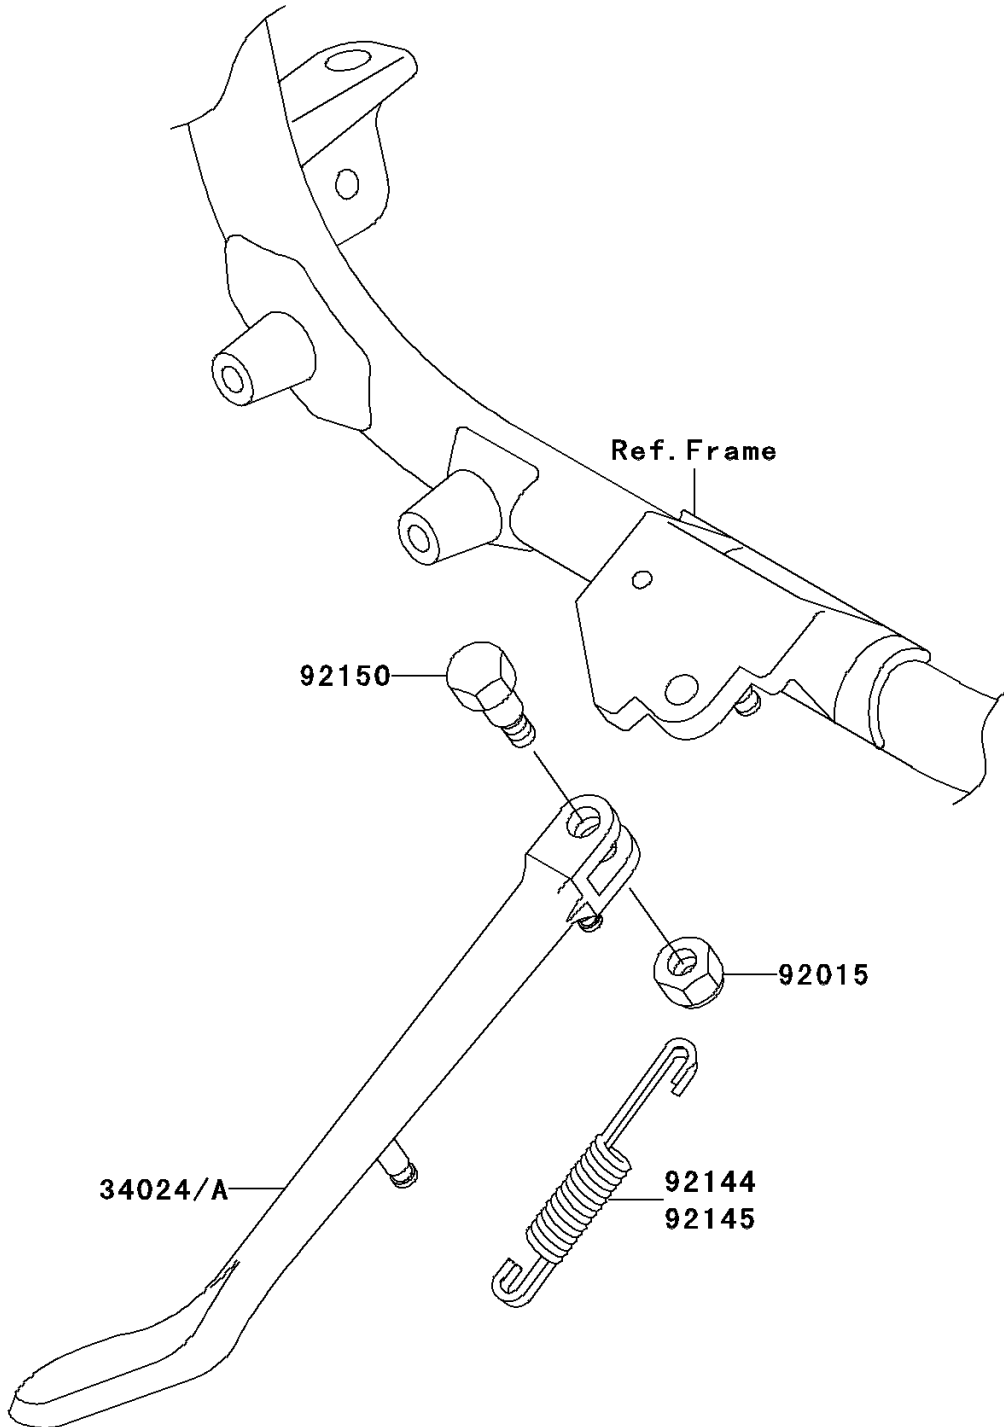

# 2004 Vulcan 1500 Drifter

## PARTS DIAGRAM

Stand(s)

F2190

### Stand(s)

ITEM NAME	PART NUMBER	QUANTITY
STAND-SIDE (Ref # 34024A)	34024-1330	1
NUT,LOCK,10MM,BLACK (Ref # 92015)	92015-1188	1
SPRING,SIDE STAND (Ref # 92145)	92145-0083	1
BOLT,SIDE STAND (Ref # 92150)	92150-1941	1