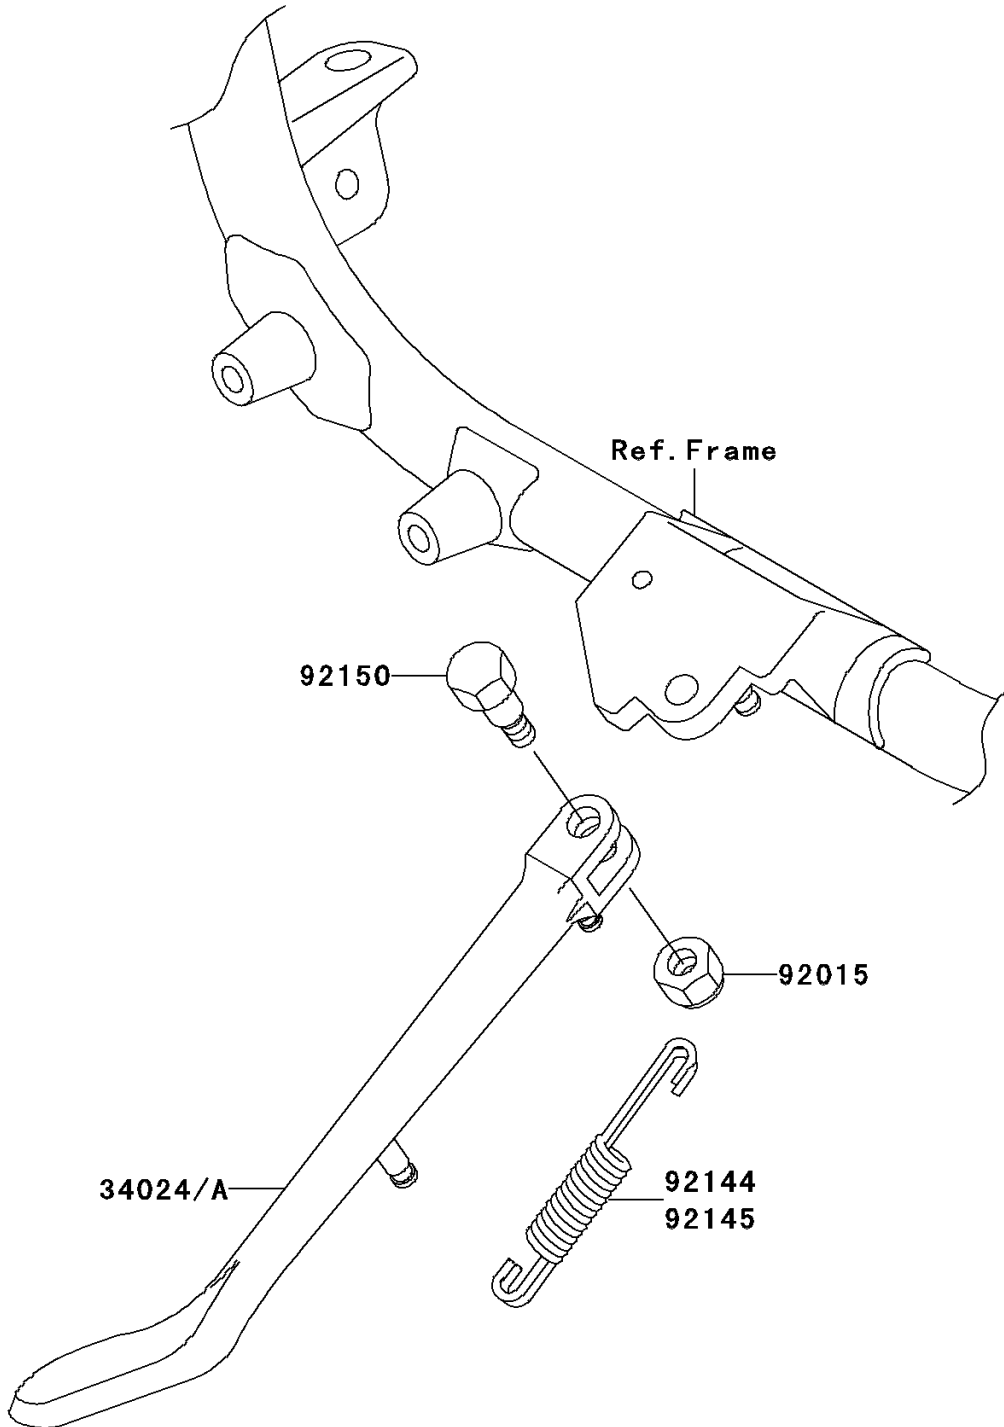

# 2004 Vulcan 1500 Drifter

## PARTS DIAGRAM

Stand(s)

F2190

## PARTS LIST

Stand(s)

**ITEM NAME**

**PART NUMBER**

**QUANTITY**

---