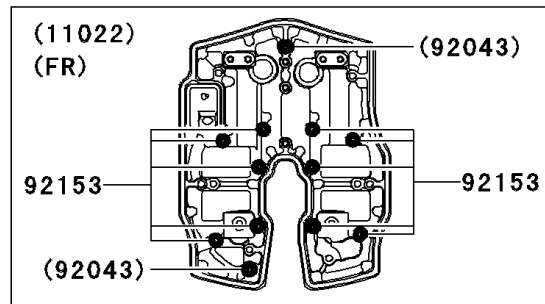

2008 Vulcan® 2000

PARTS DIAGRAM Cylinder Head Cover

E1112

2008 Vulcan[®] 2000

PARTS LIST

Cylinder Head Cover

ITEM NAME

PART NUMBER

QUANTITY
