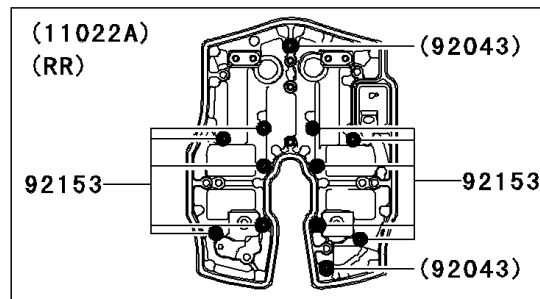

2008 Vulcan® 2000

PARTS DIAGRAM Cylinder Head Cover

E1112

2008 Vulcan[®] 2000

PARTS LIST

Cylinder Head Cover

ITEM NAME

PART NUMBER

QUANTITY
