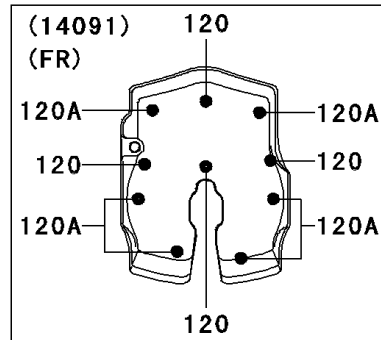

2008 Vulcan® 2000

PARTS DIAGRAM Cylinder Head Cover

E1112

2008 Vulcan[®] 2000

PARTS LIST

Cylinder Head Cover

ITEM NAME

PART NUMBER

QUANTITY
