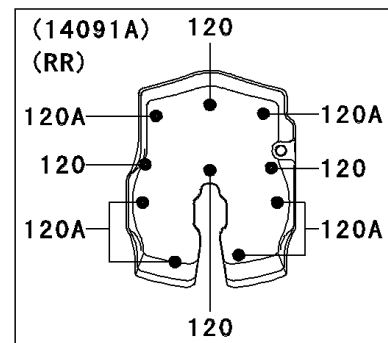

2008 Vulcan® 2000

PARTS DIAGRAM Cylinder Head Cover

E1112

2008 Vulcan[®] 2000

PARTS LIST

Cylinder Head Cover

ITEM NAME

PART NUMBER

QUANTITY
