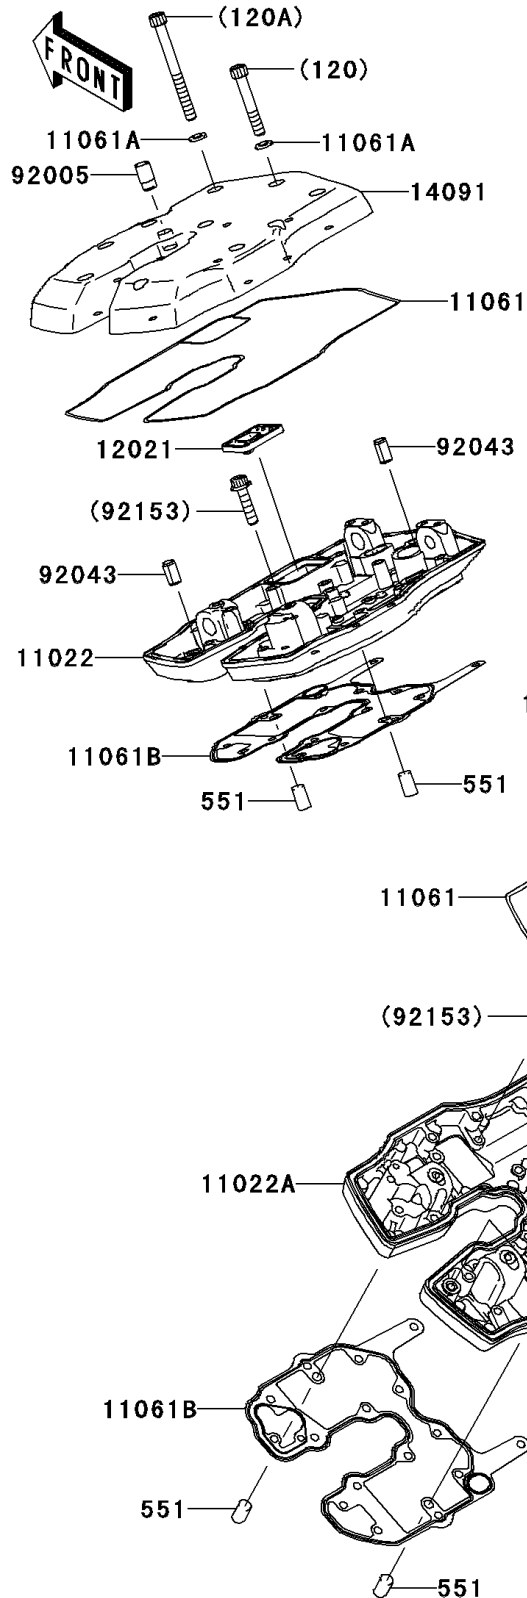

2008 Vulcan® 2000

PARTS DIAGRAM Cylinder Head Cover

E1112

2008 Vulcan[®] 2000

PARTS LIST

Cylinder Head Cover

ITEM NAME

PART NUMBER

QUANTITY
