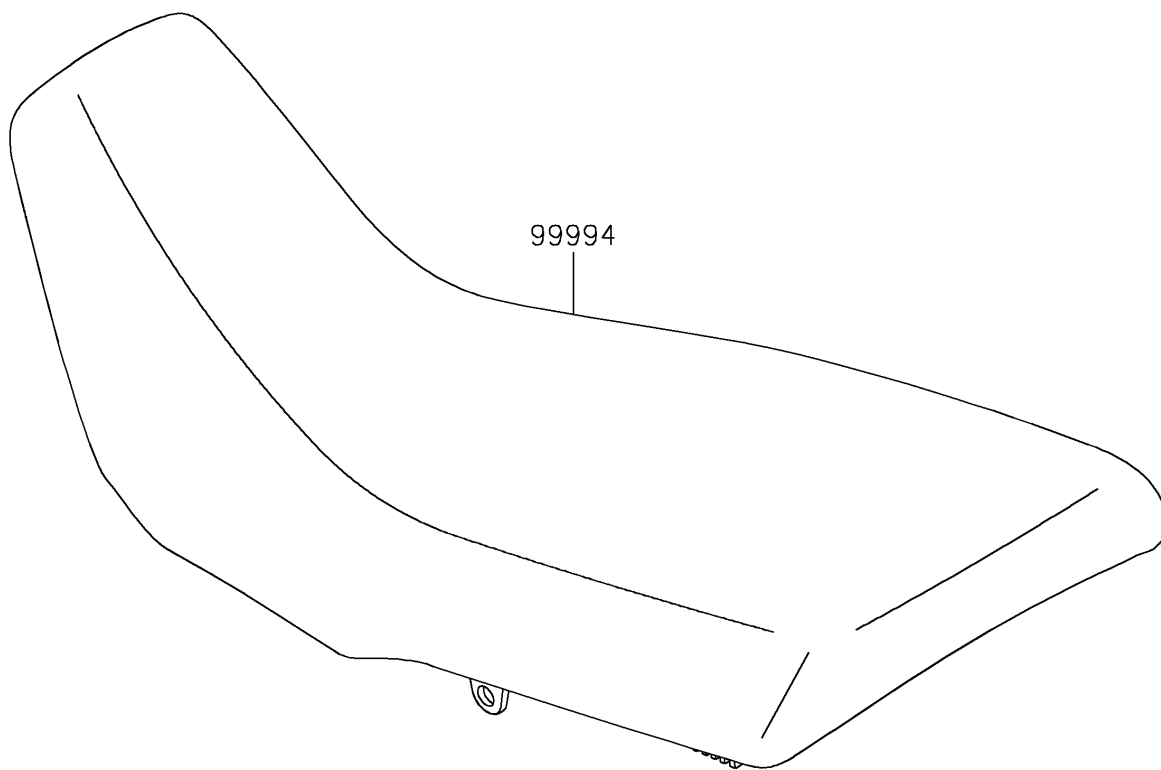

2023 KLR[®] 650 Traveler ABS

PARTS DIAGRAM

Accessory(Seat)

F2910D

2023 KLR[®] 650 Traveler ABS

PARTS LIST

Accessory(Seat)

ITEM NAME	PART NUMBER	QUANTITY
-----------	-------------	----------
