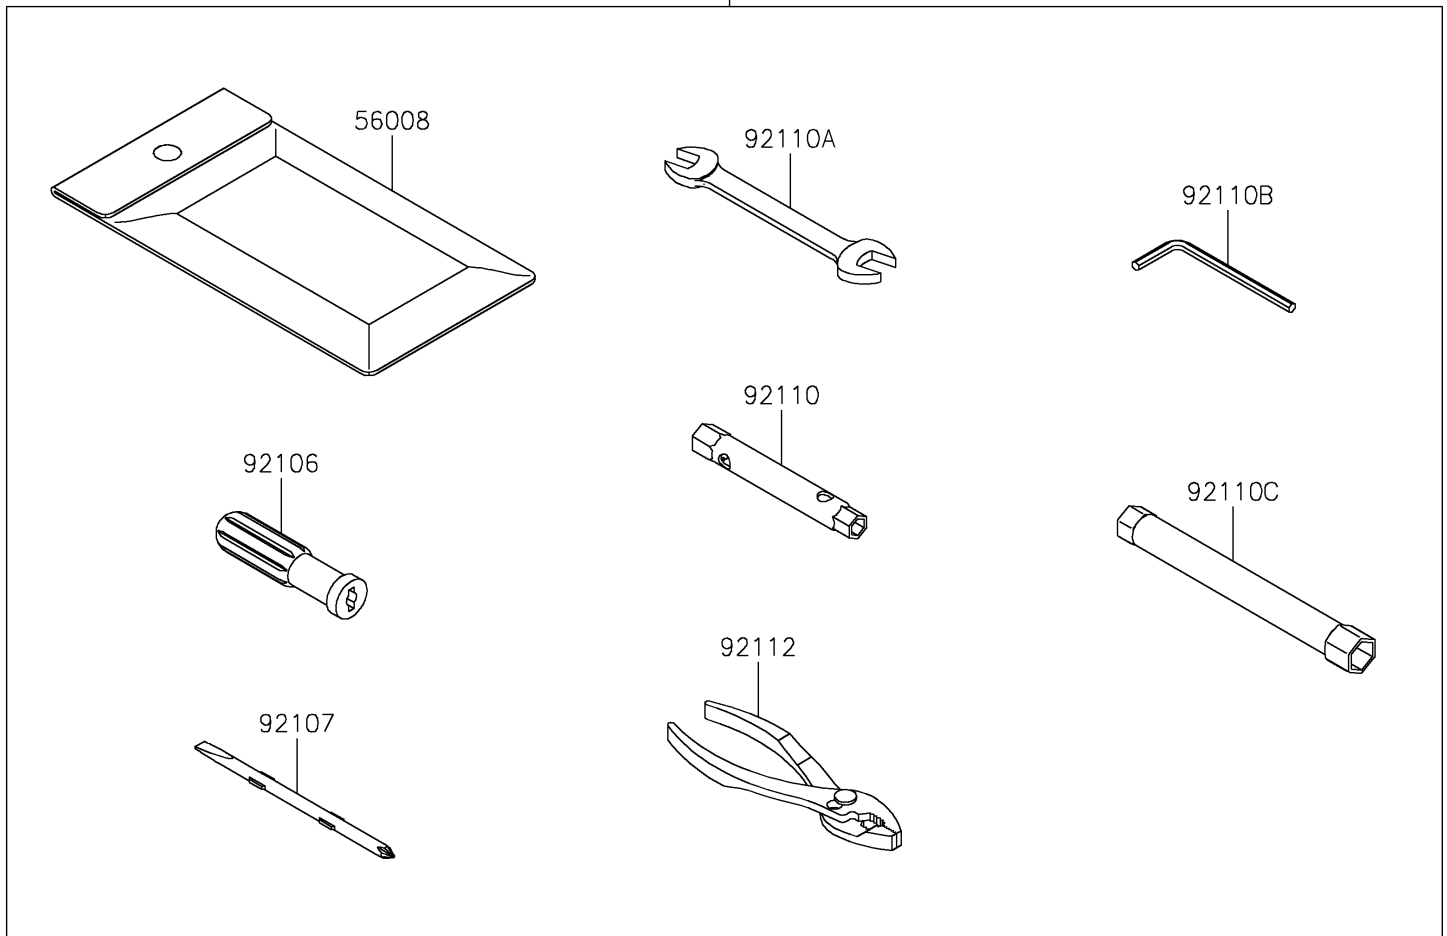

2023 KLR® 650 Traveler ABS

PARTS DIAGRAM

Owner's Tools

F2810

56007

2023 KLR[®] 650 Traveler ABS

PARTS LIST

Owner's Tools

ITEM NAME

PART NUMBER

QUANTITY
