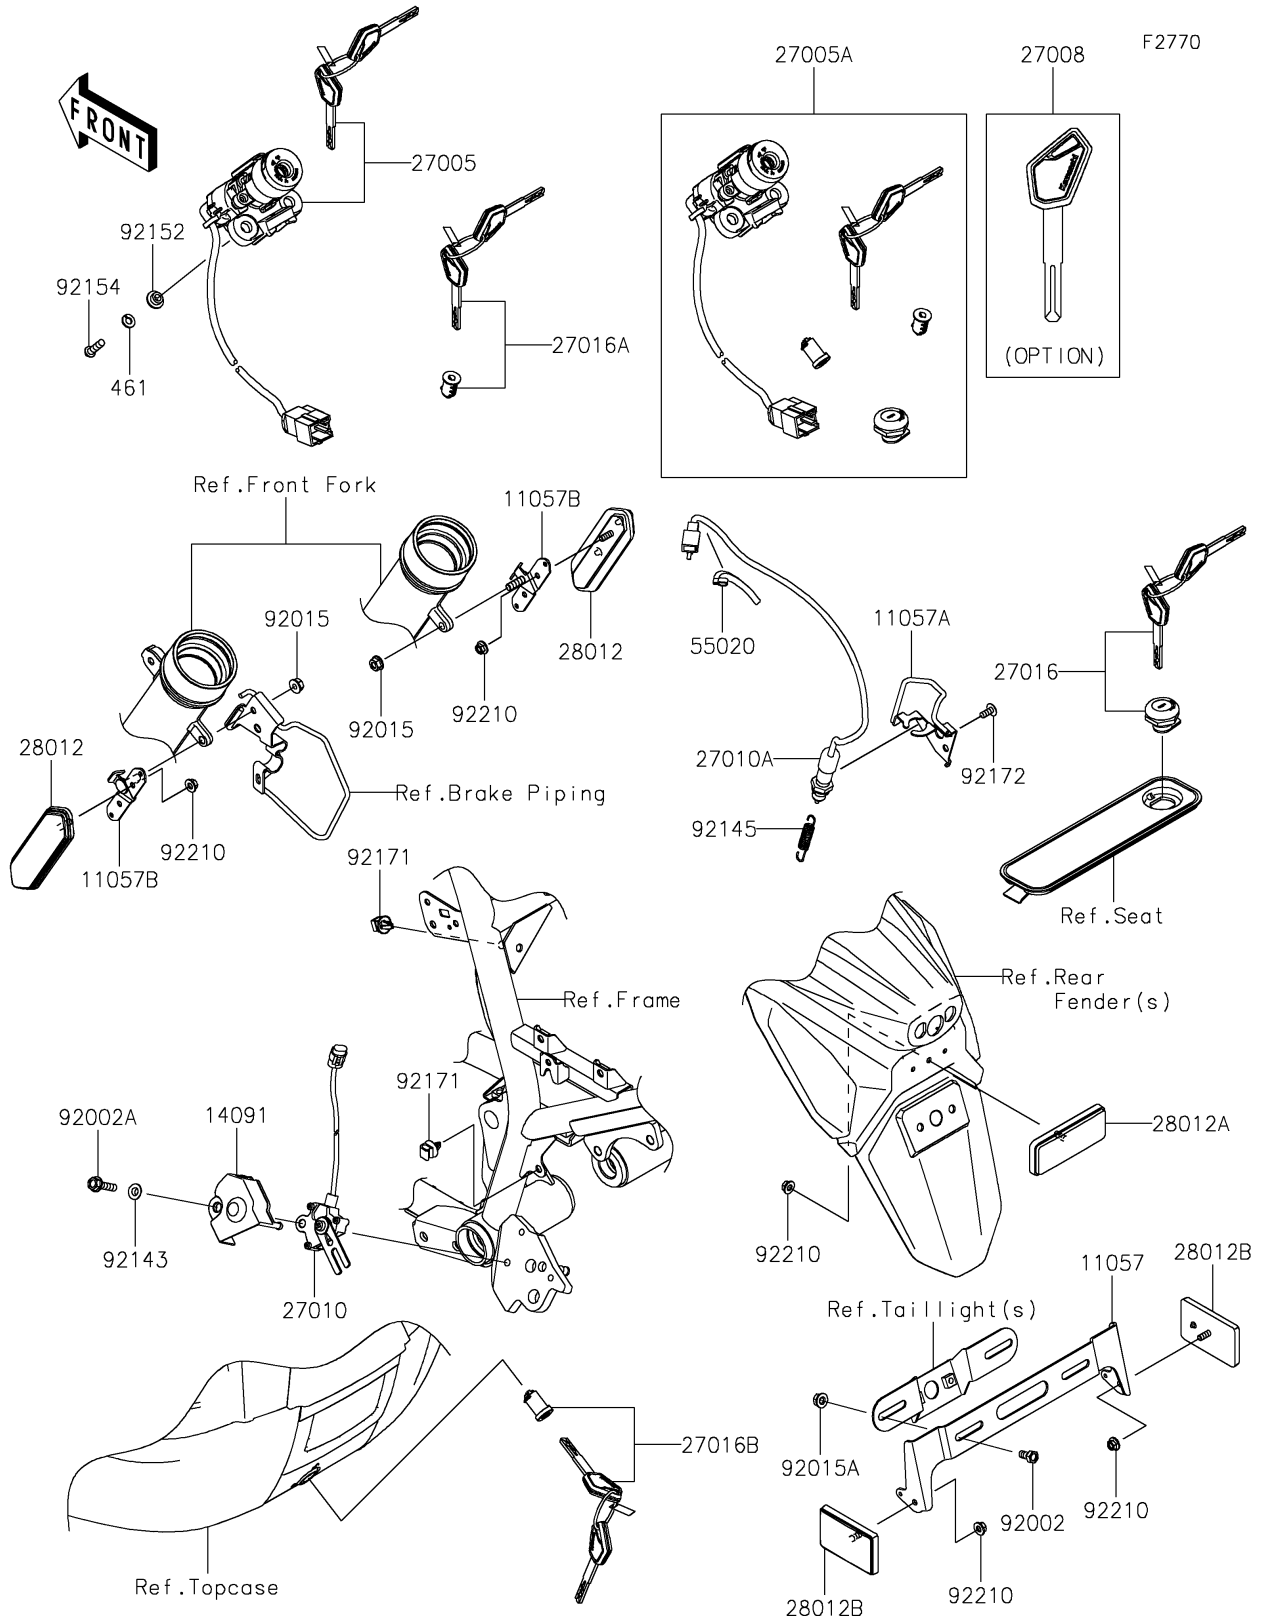

2023 KLR[®] 650 Traveler ABS

PARTS DIAGRAM

Ignition Switch

2023 KLR[®] 650 Traveler ABS

PARTS LIST

Ignition Switch

ITEM NAME	PART NUMBER	QUANTITY
-----------	-------------	----------
