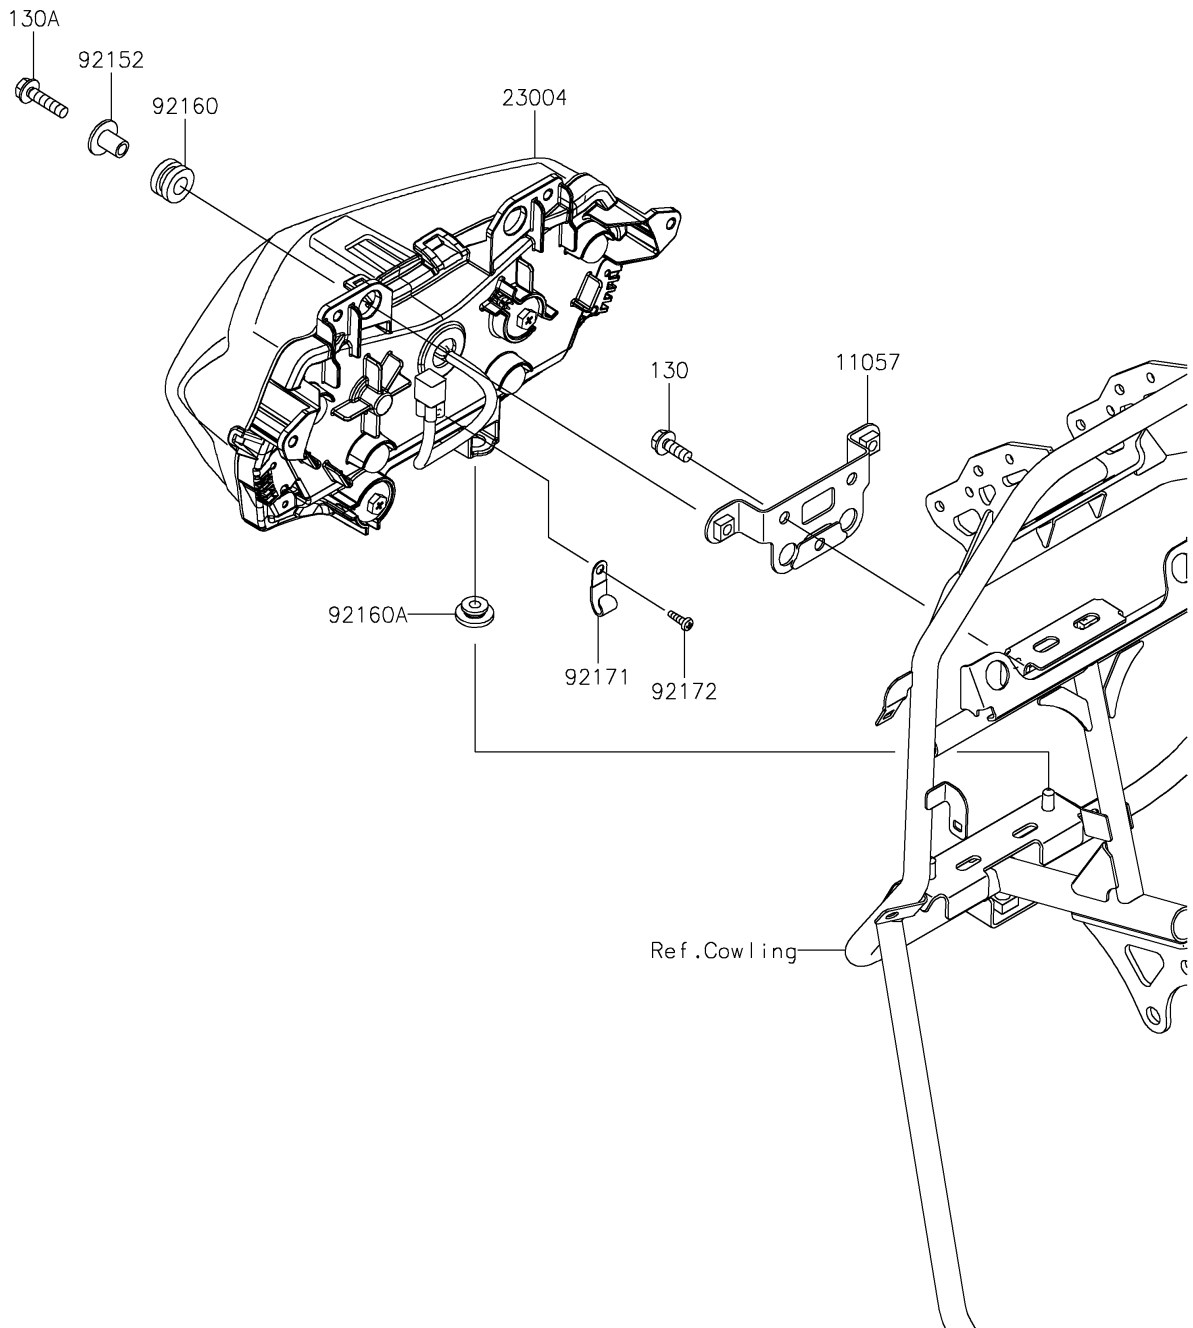

2023 KLR[®] 650 Traveler ABS

PARTS DIAGRAM

Headlight(s)

F2710

2023 KLR[®] 650 Traveler ABS

PARTS LIST

Headlight(s)

ITEM NAME	PART NUMBER	QUANTITY
-----------	-------------	----------
