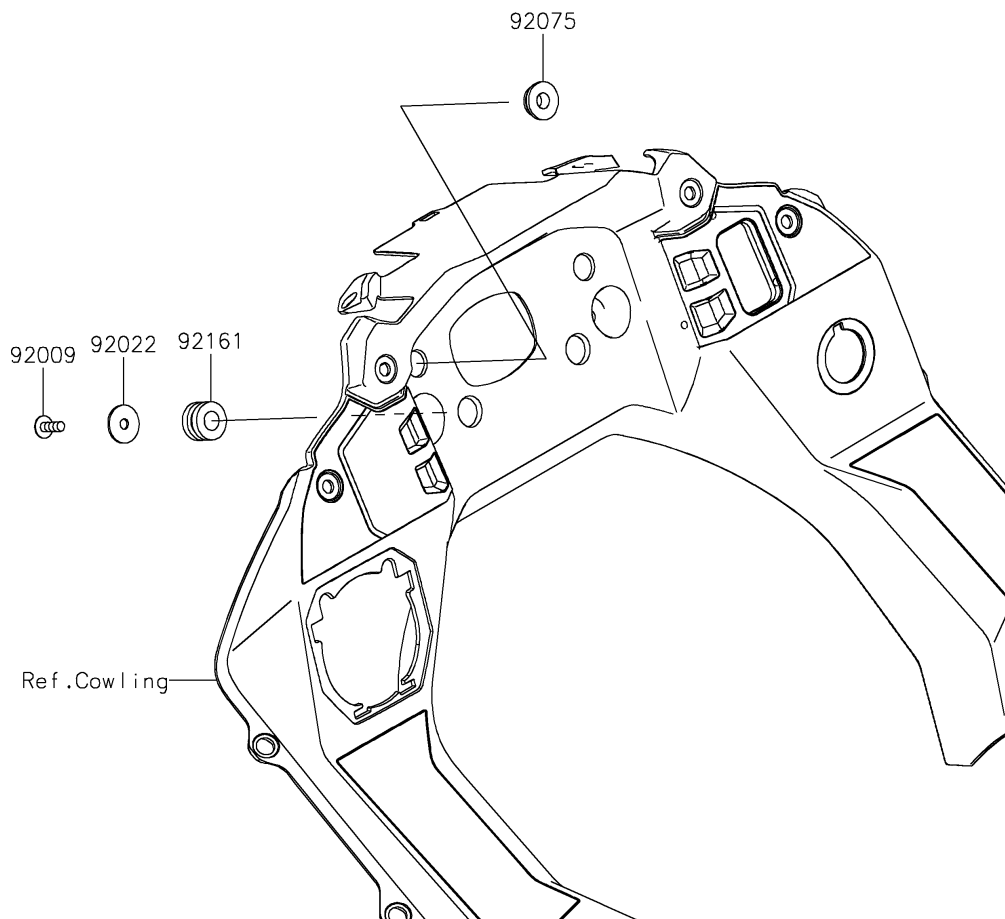

2023 KLR[®] 650 Traveler ABS

PARTS DIAGRAM

Meter(s)

F2530

2023 KLR[®] 650 Traveler ABS

PARTS LIST

Meter(s)

ITEM NAME

PART NUMBER

QUANTITY
