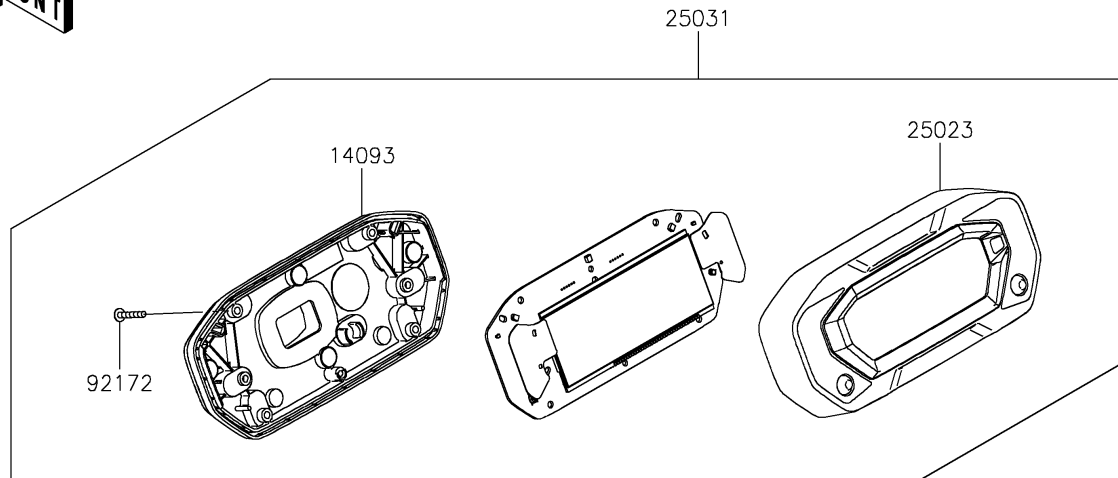

2023 KLR[®] 650 Traveler ABS

PARTS DIAGRAM

Meter(s)

F2530

2023 KLR[®] 650 Traveler ABS

PARTS LIST

Meter(s)

ITEM NAME

PART NUMBER

QUANTITY
