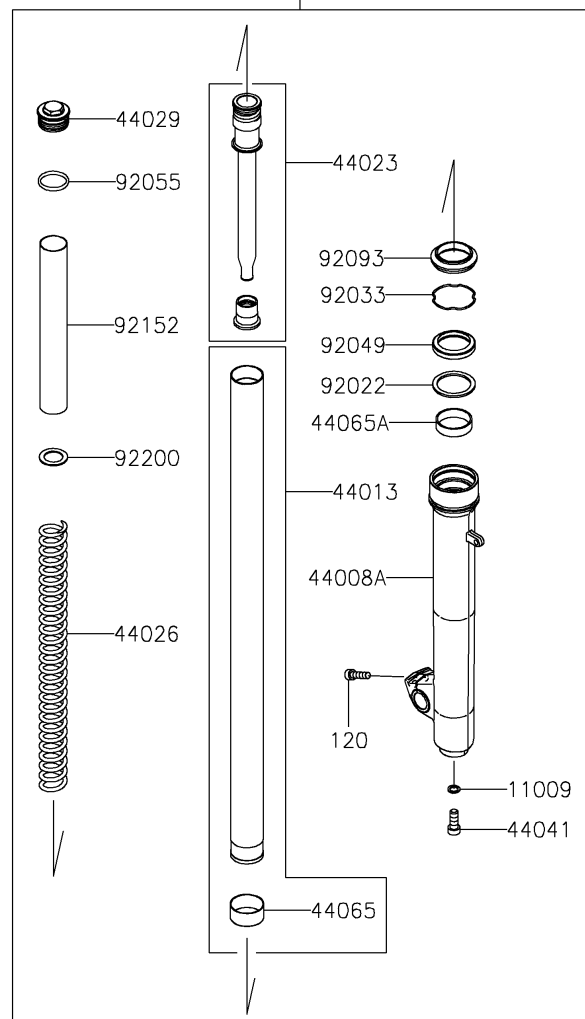

2023 KLR[®] 650 Traveler ABS

PARTS DIAGRAM

Front Fork

2023 KLR[®] 650 Traveler ABS

PARTS LIST

Front Fork

ITEM NAME

PART NUMBER

QUANTITY
