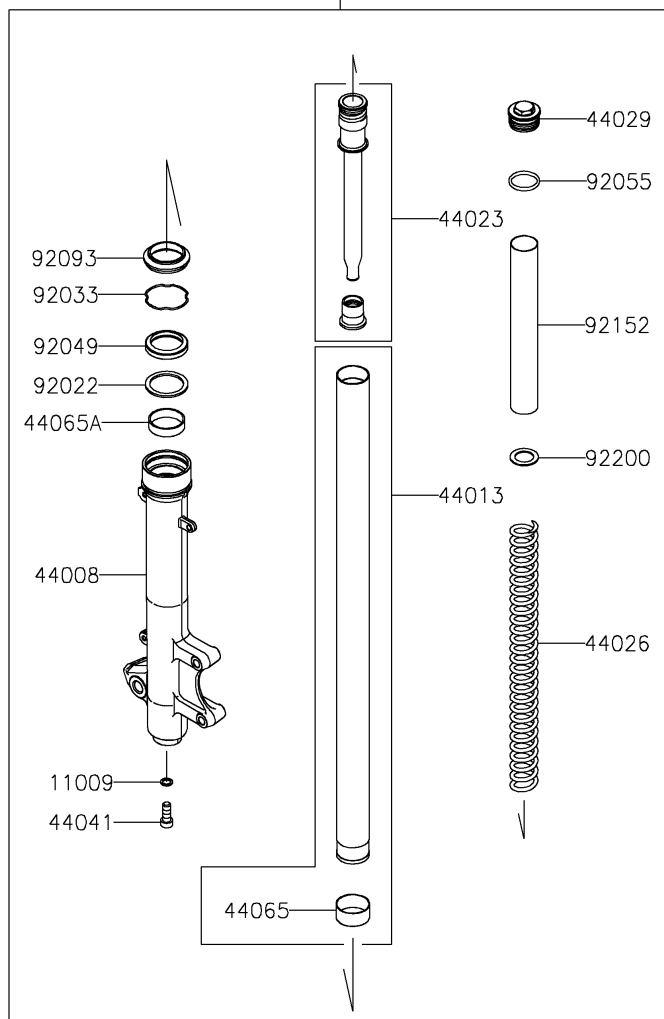

2023 KLR[®] 650 Traveler ABS

PARTS DIAGRAM

Front Fork

2023 KLR[®] 650 Traveler ABS

PARTS LIST

Front Fork

ITEM NAME

PART NUMBER

QUANTITY
