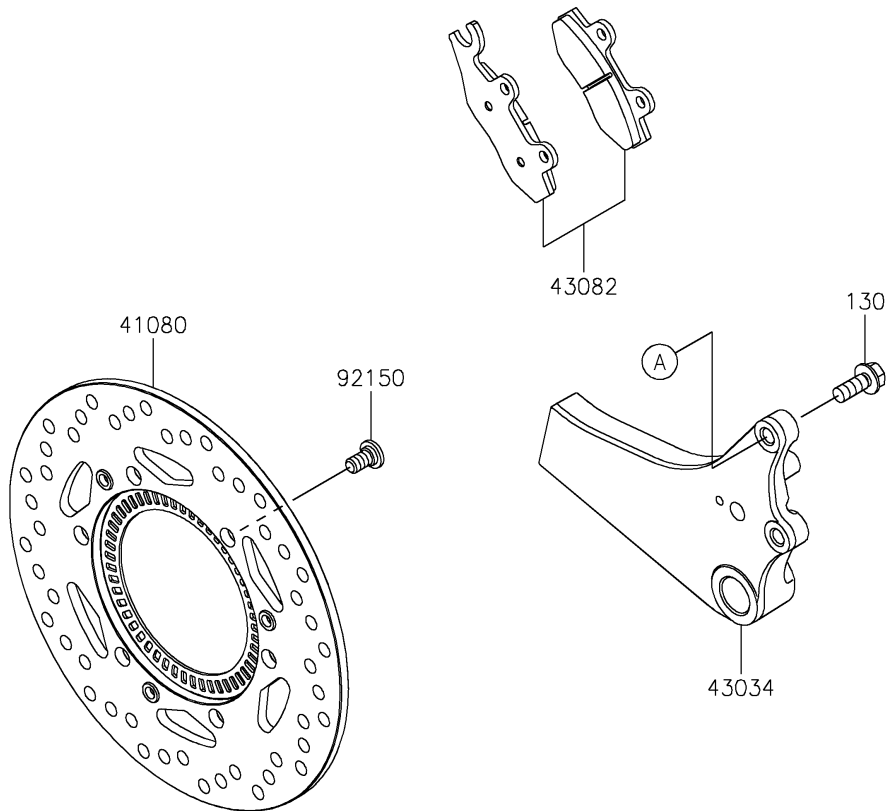

2023 KLR® 650 Traveler ABS

PARTS DIAGRAM

Rear Brake

F2294

2023 KLR[®] 650 Traveler ABS

PARTS LIST

Rear Brake

ITEM NAME

PART NUMBER

QUANTITY
