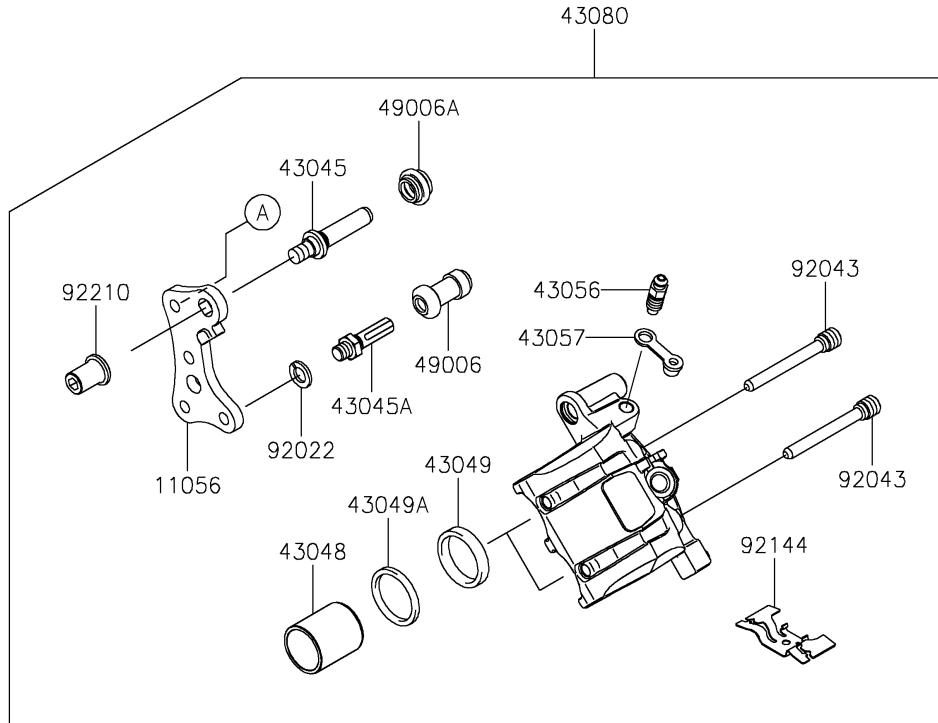

2023 KLR® 650 Traveler ABS

PARTS DIAGRAM

Rear Brake

F2294

2023 KLR[®] 650 Traveler ABS

PARTS LIST

Rear Brake

ITEM NAME

PART NUMBER

QUANTITY
