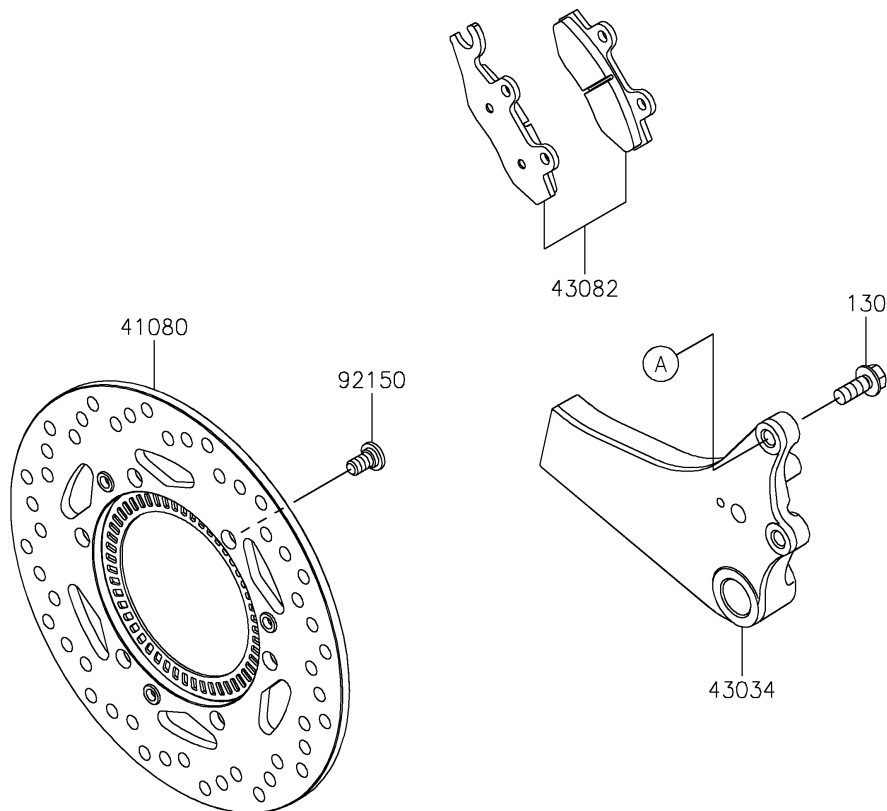

2023 KLR® 650 Traveler ABS

PARTS DIAGRAM

Rear Brake

F2294

2023 KLR[®] 650 Traveler ABS

PARTS LIST

Rear Brake

ITEM NAME

PART NUMBER

QUANTITY
