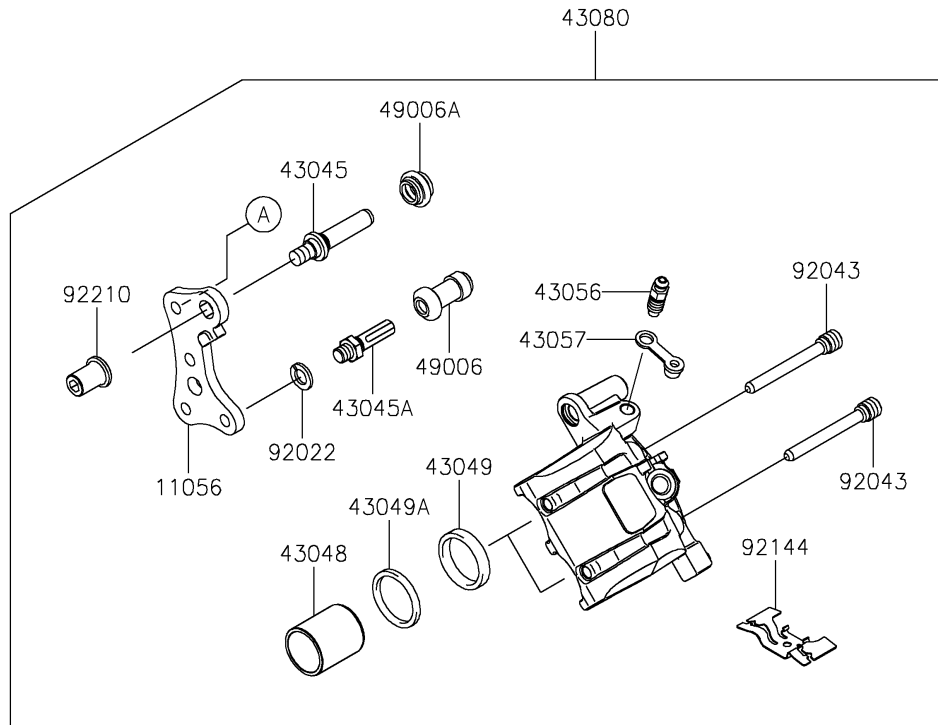

2023 KLR® 650 Traveler ABS

PARTS DIAGRAM

Rear Brake

F2294

2023 KLR[®] 650 Traveler ABS

PARTS LIST

Rear Brake

ITEM NAME

PART NUMBER

QUANTITY
