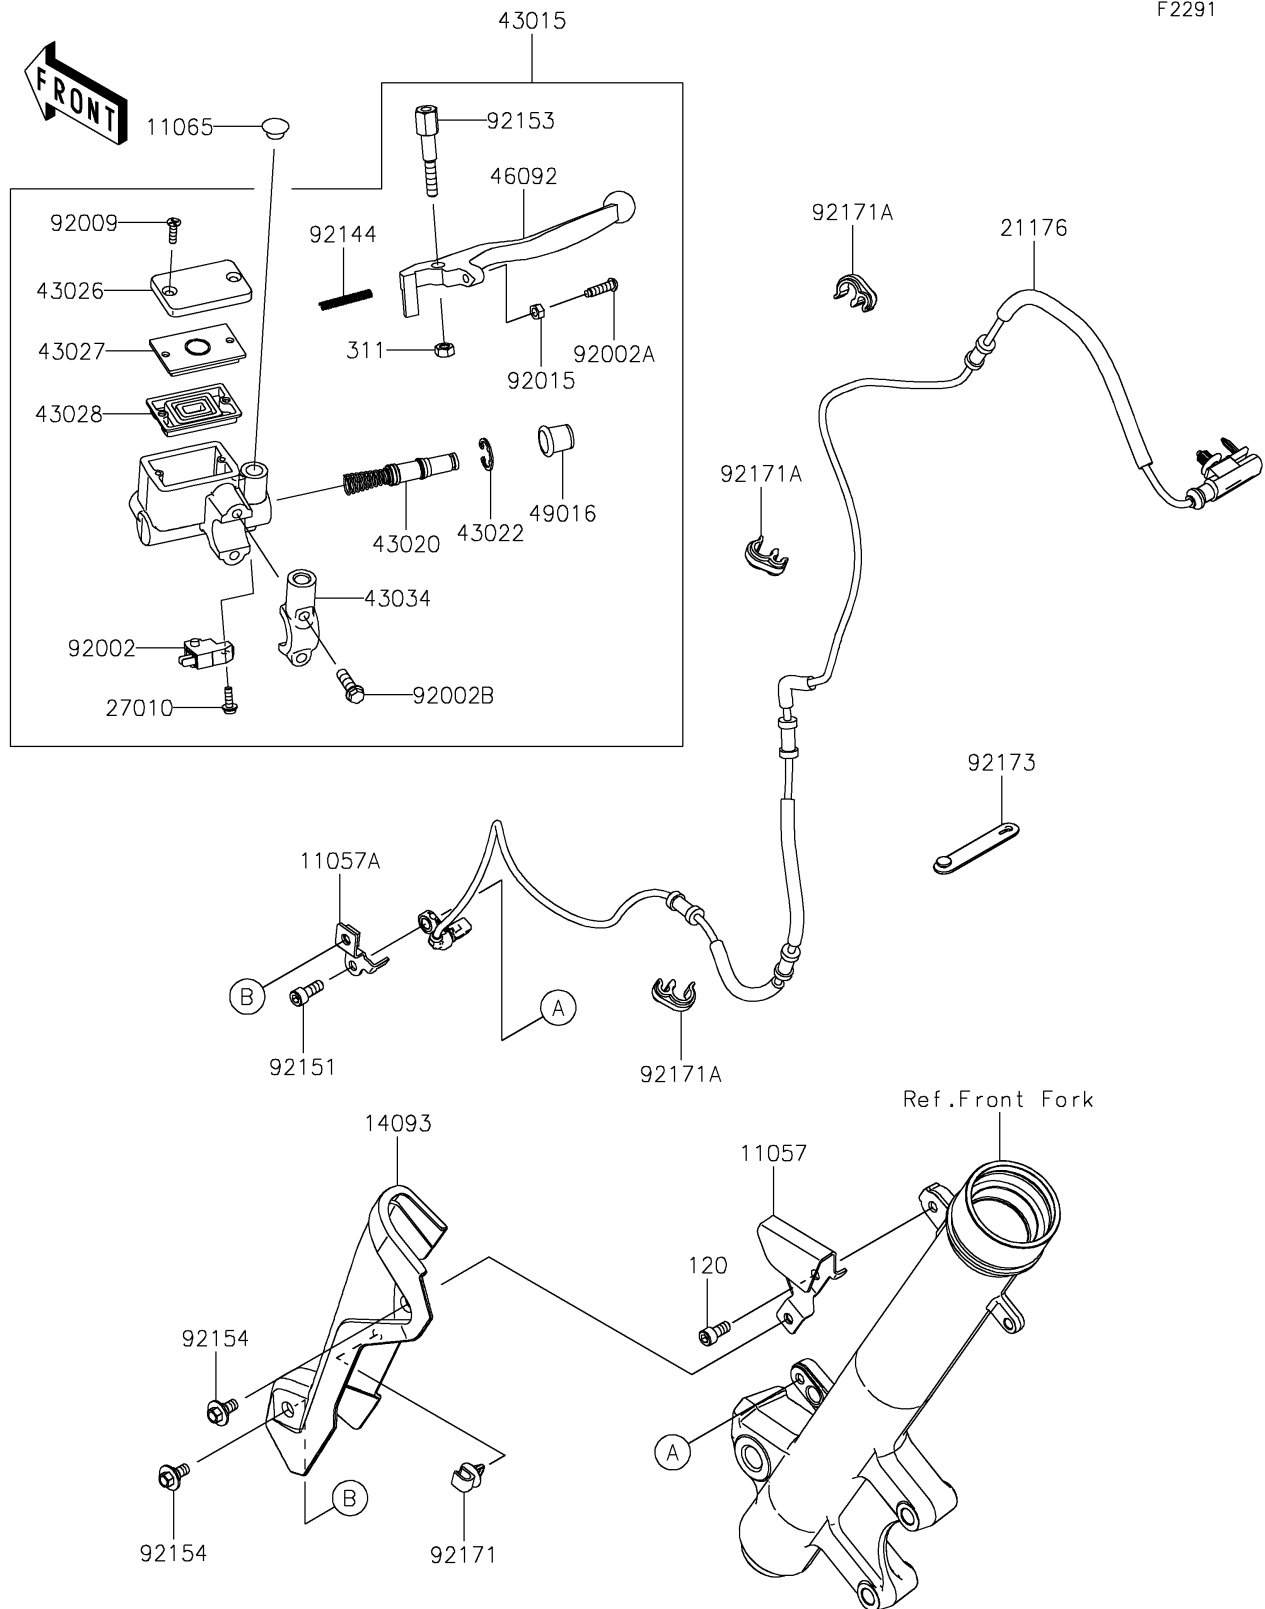

2023 KLR® 650 Traveler ABS

PARTS DIAGRAM

Front Master Cylinder

F2291

2023 KLR[®] 650 Traveler ABS

PARTS LIST

Front Master Cylinder

ITEM NAME	PART NUMBER	QUANTITY
-----------	-------------	----------
