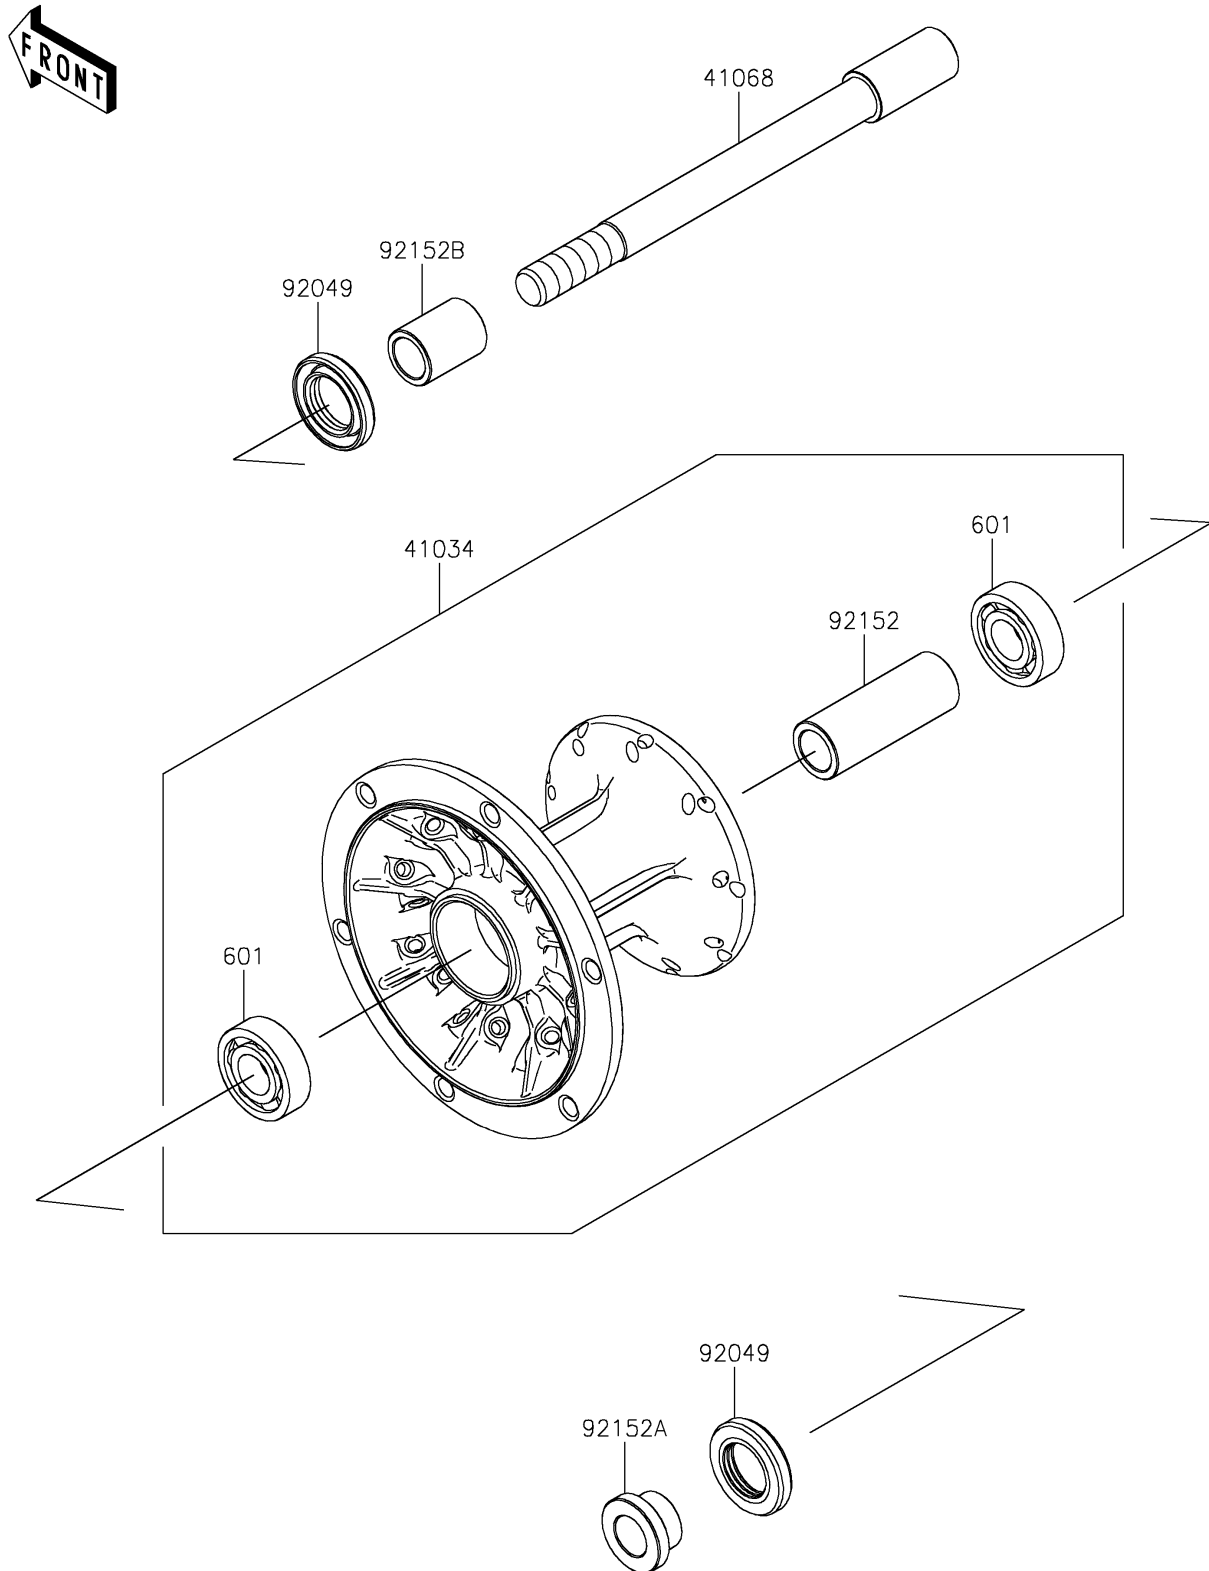

2023 KLR[®] 650 Traveler ABS

PARTS DIAGRAM

Front Hub

F2230

2023 KLR[®] 650 Traveler ABS

PARTS LIST

Front Hub

ITEM NAME

PART NUMBER

QUANTITY
