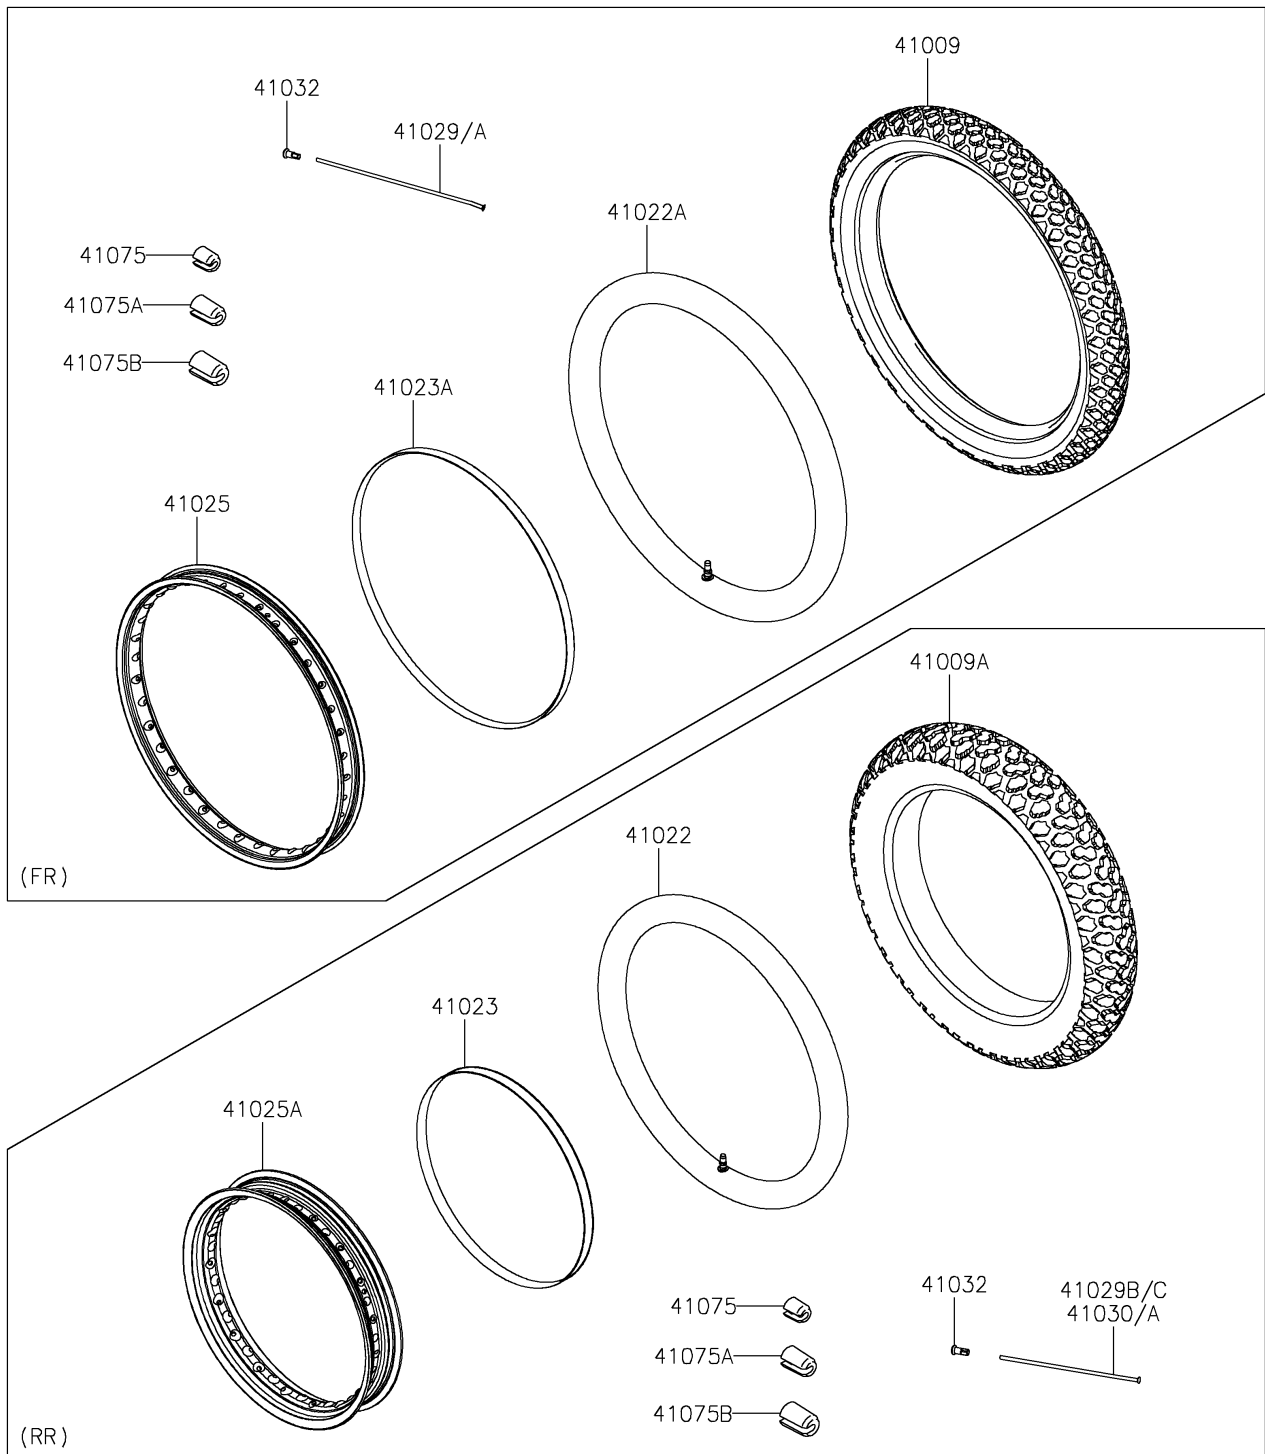

2023 KLR[®] 650 Traveler ABS

PARTS DIAGRAM

Wheels/Tires

F2210

2023 KLR[®] 650 Traveler ABS

PARTS LIST

Wheels/Tires

ITEM NAME

PART NUMBER

QUANTITY
