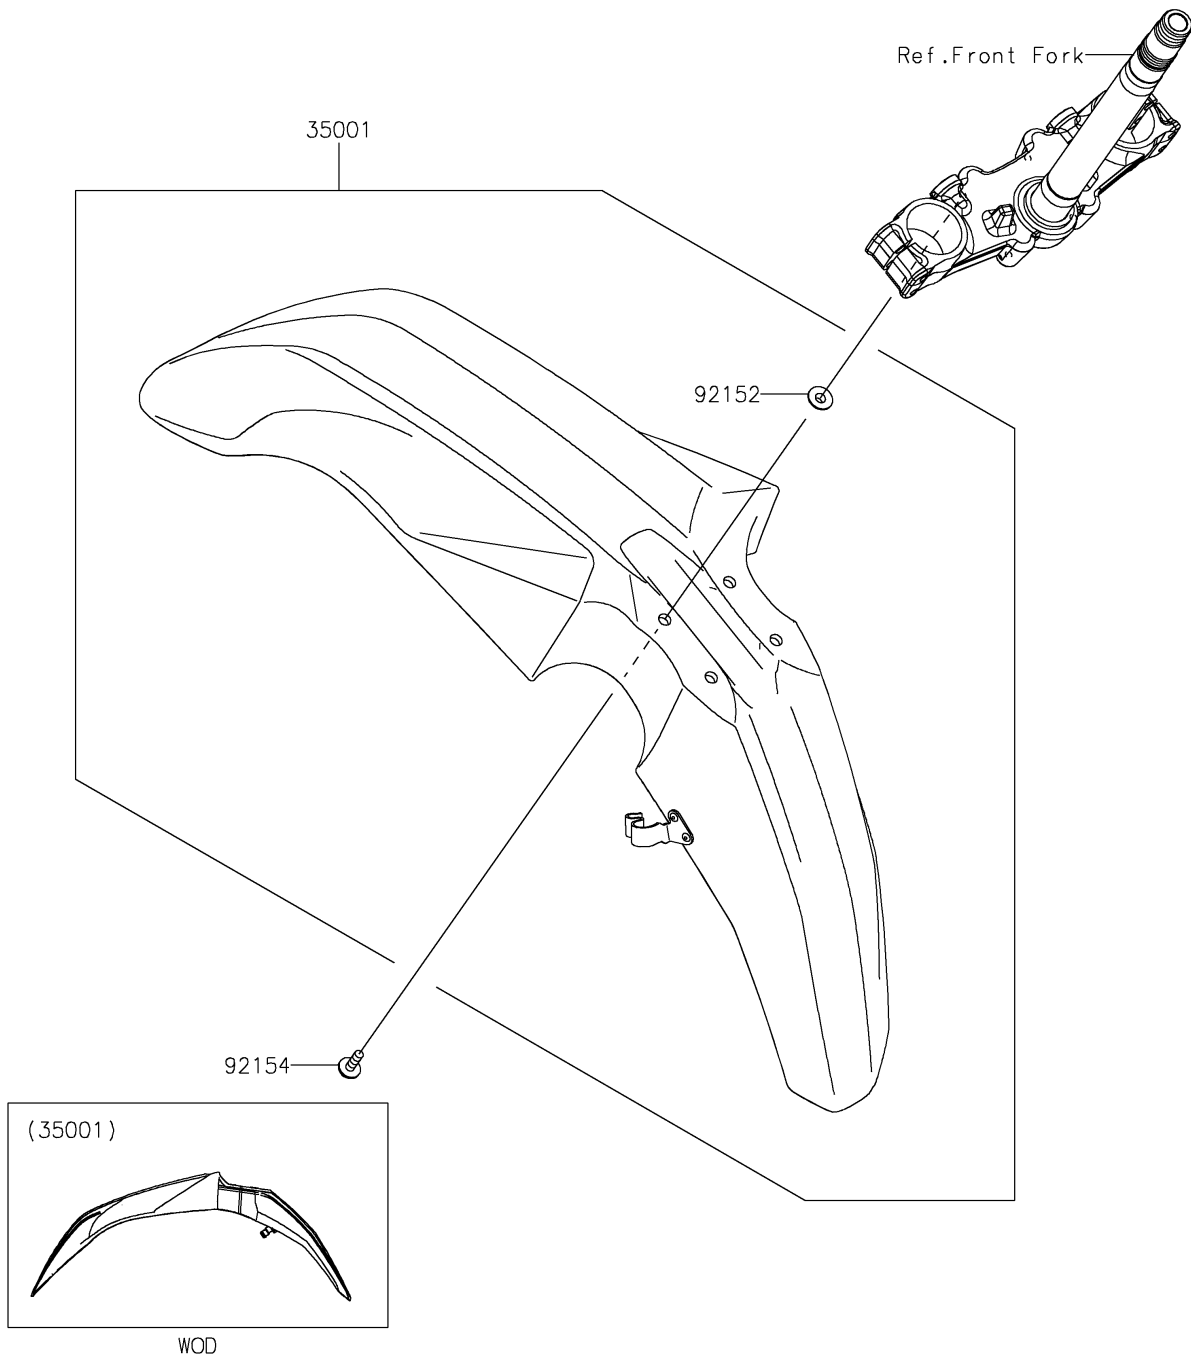

2023 KLR[®] 650 Traveler ABS

PARTS DIAGRAM

Front Fender(s)

F2171

2023 KLR[®] 650 Traveler ABS

PARTS LIST

Front Fender(s)

ITEM NAME	PART NUMBER	QUANTITY
-----------	-------------	----------
