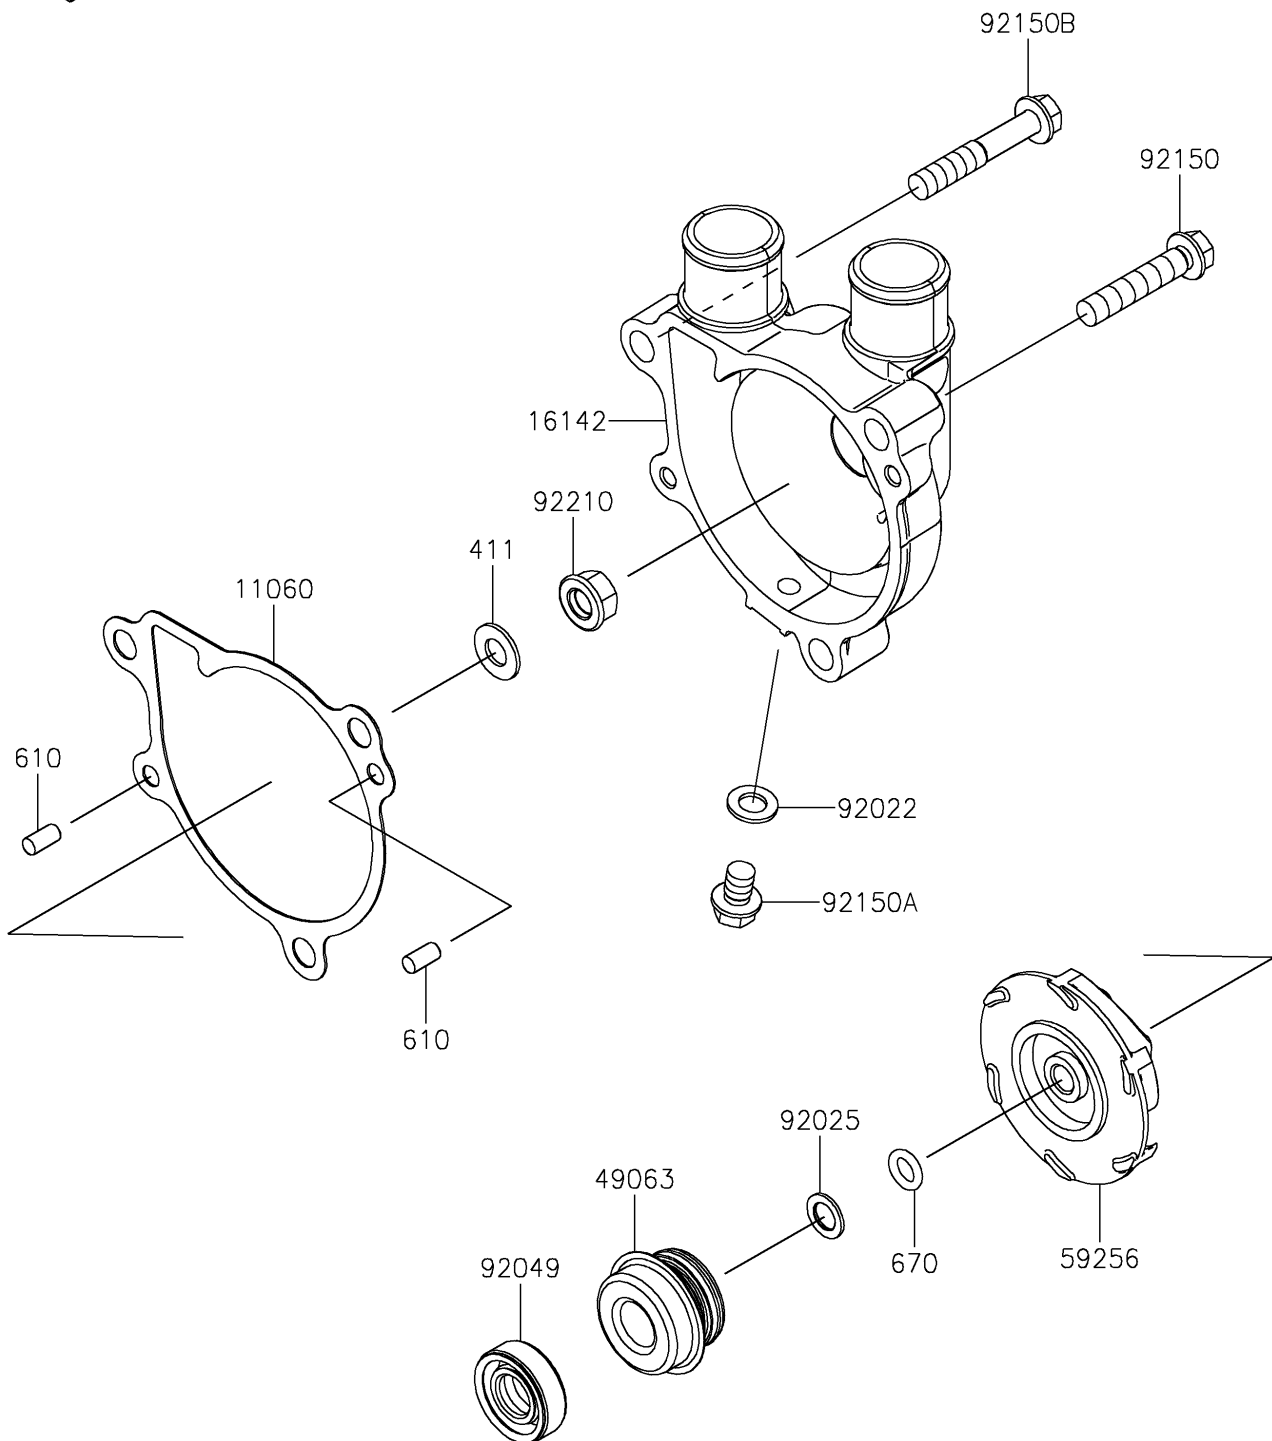

2023 KLR[®] 650 Traveler ABS

PARTS DIAGRAM

Water Pump

E3031

2023 KLR[®] 650 Traveler ABS

PARTS LIST

Water Pump

ITEM NAME

PART NUMBER

QUANTITY
