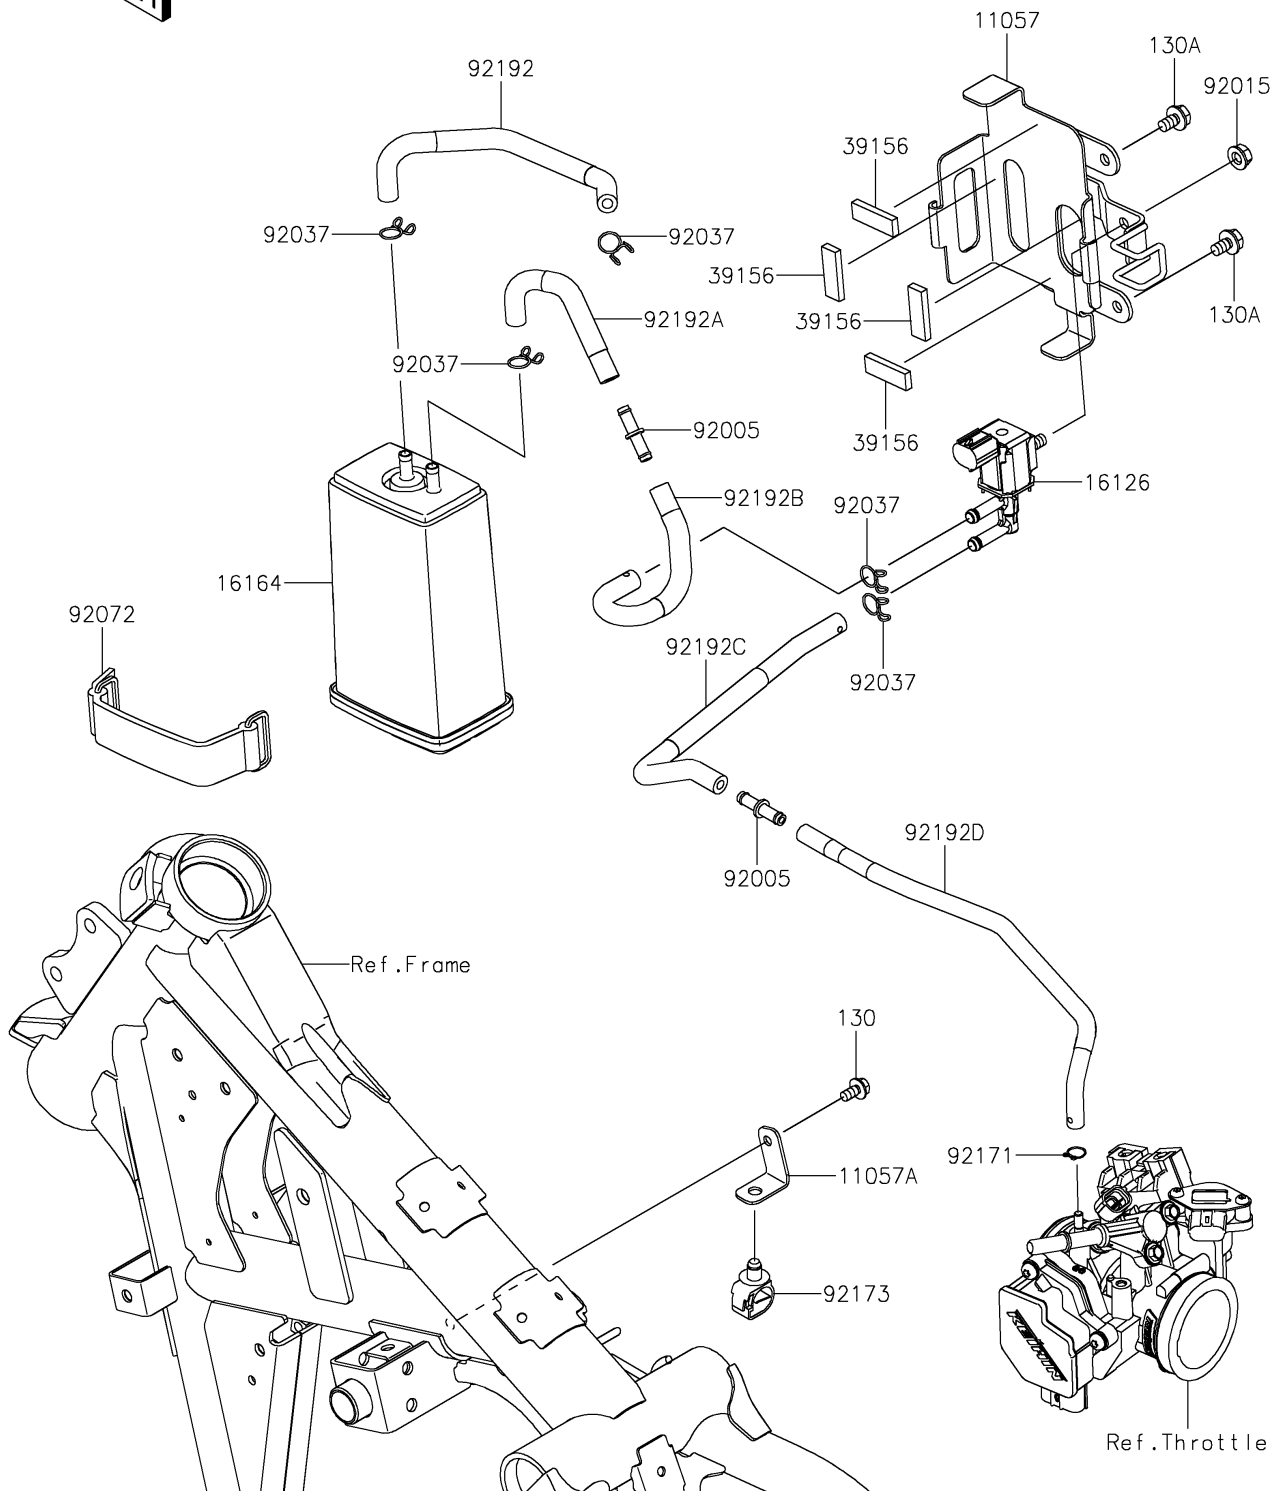

2023 KLR® 650 Traveler ABS

PARTS DIAGRAM

Fuel Evaporative System

E1650

2023 KLR[®] 650 Traveler ABS

PARTS LIST

Fuel Evaporative System

ITEM NAME	PART NUMBER	QUANTITY
-----------	-------------	----------
