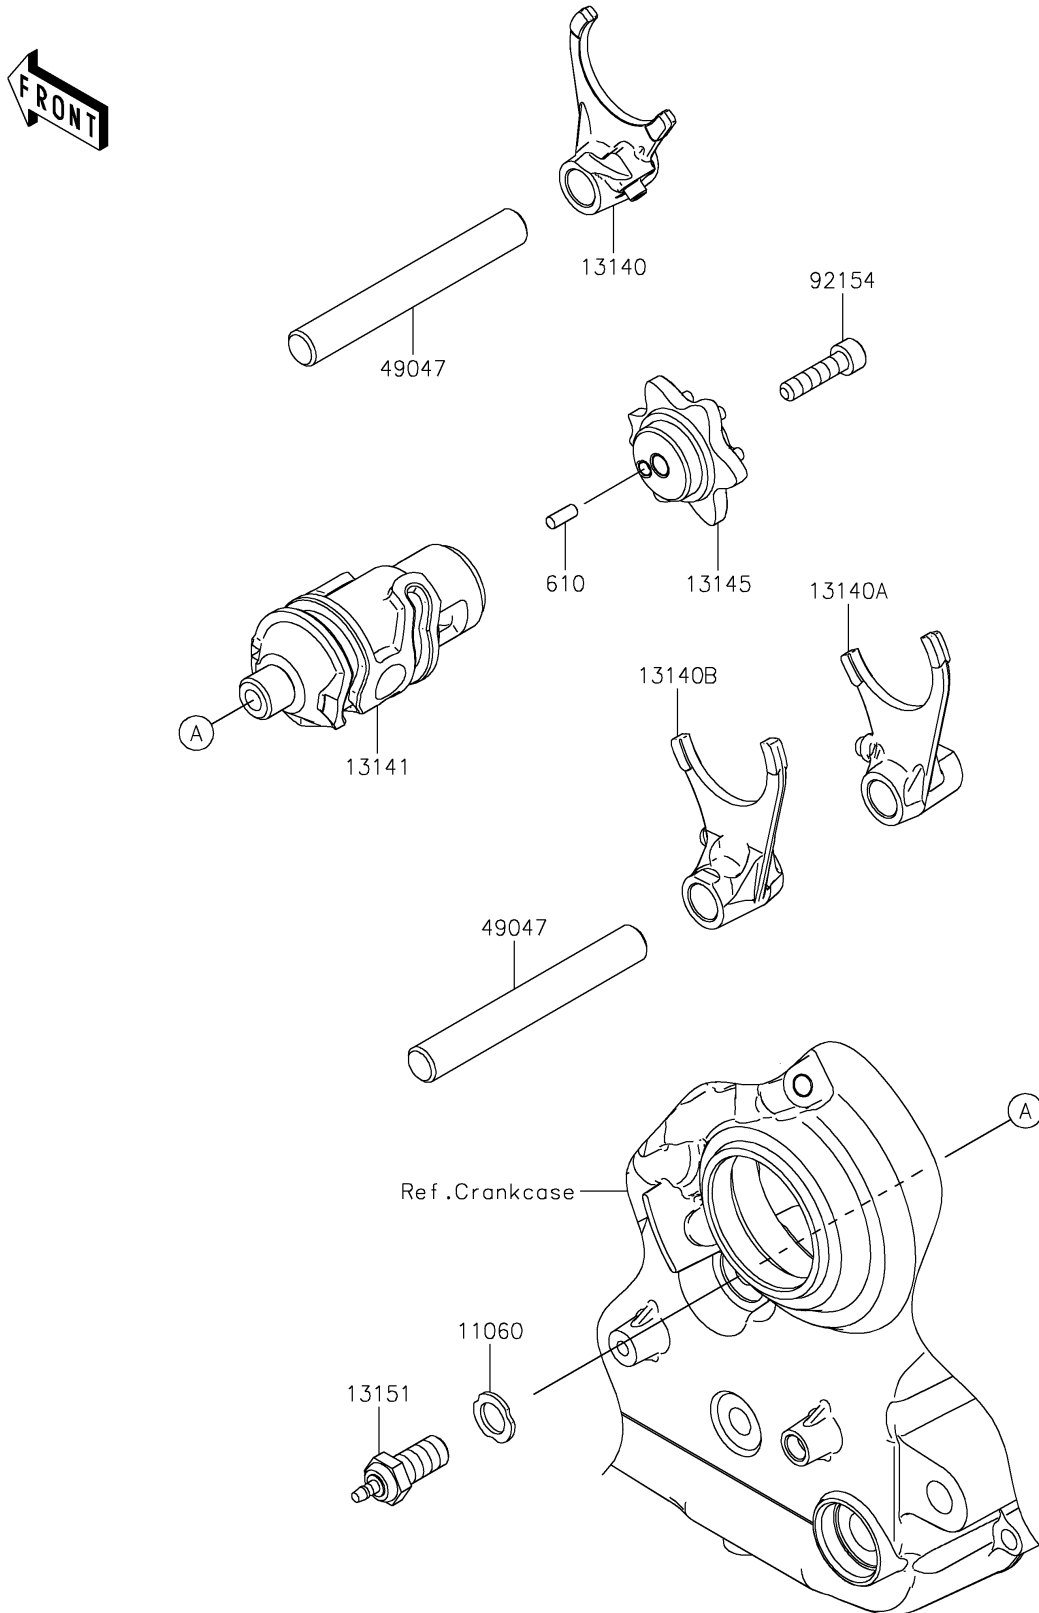

2023 KLR[®] 650 Traveler ABS

PARTS DIAGRAM

Gear Change Drum/Shift Fork(s)

E1362

2023 KLR[®] 650 Traveler ABS

PARTS LIST

Gear Change Drum/Shift Fork(s)

ITEM NAME	PART NUMBER	QUANTITY
-----------	-------------	----------
