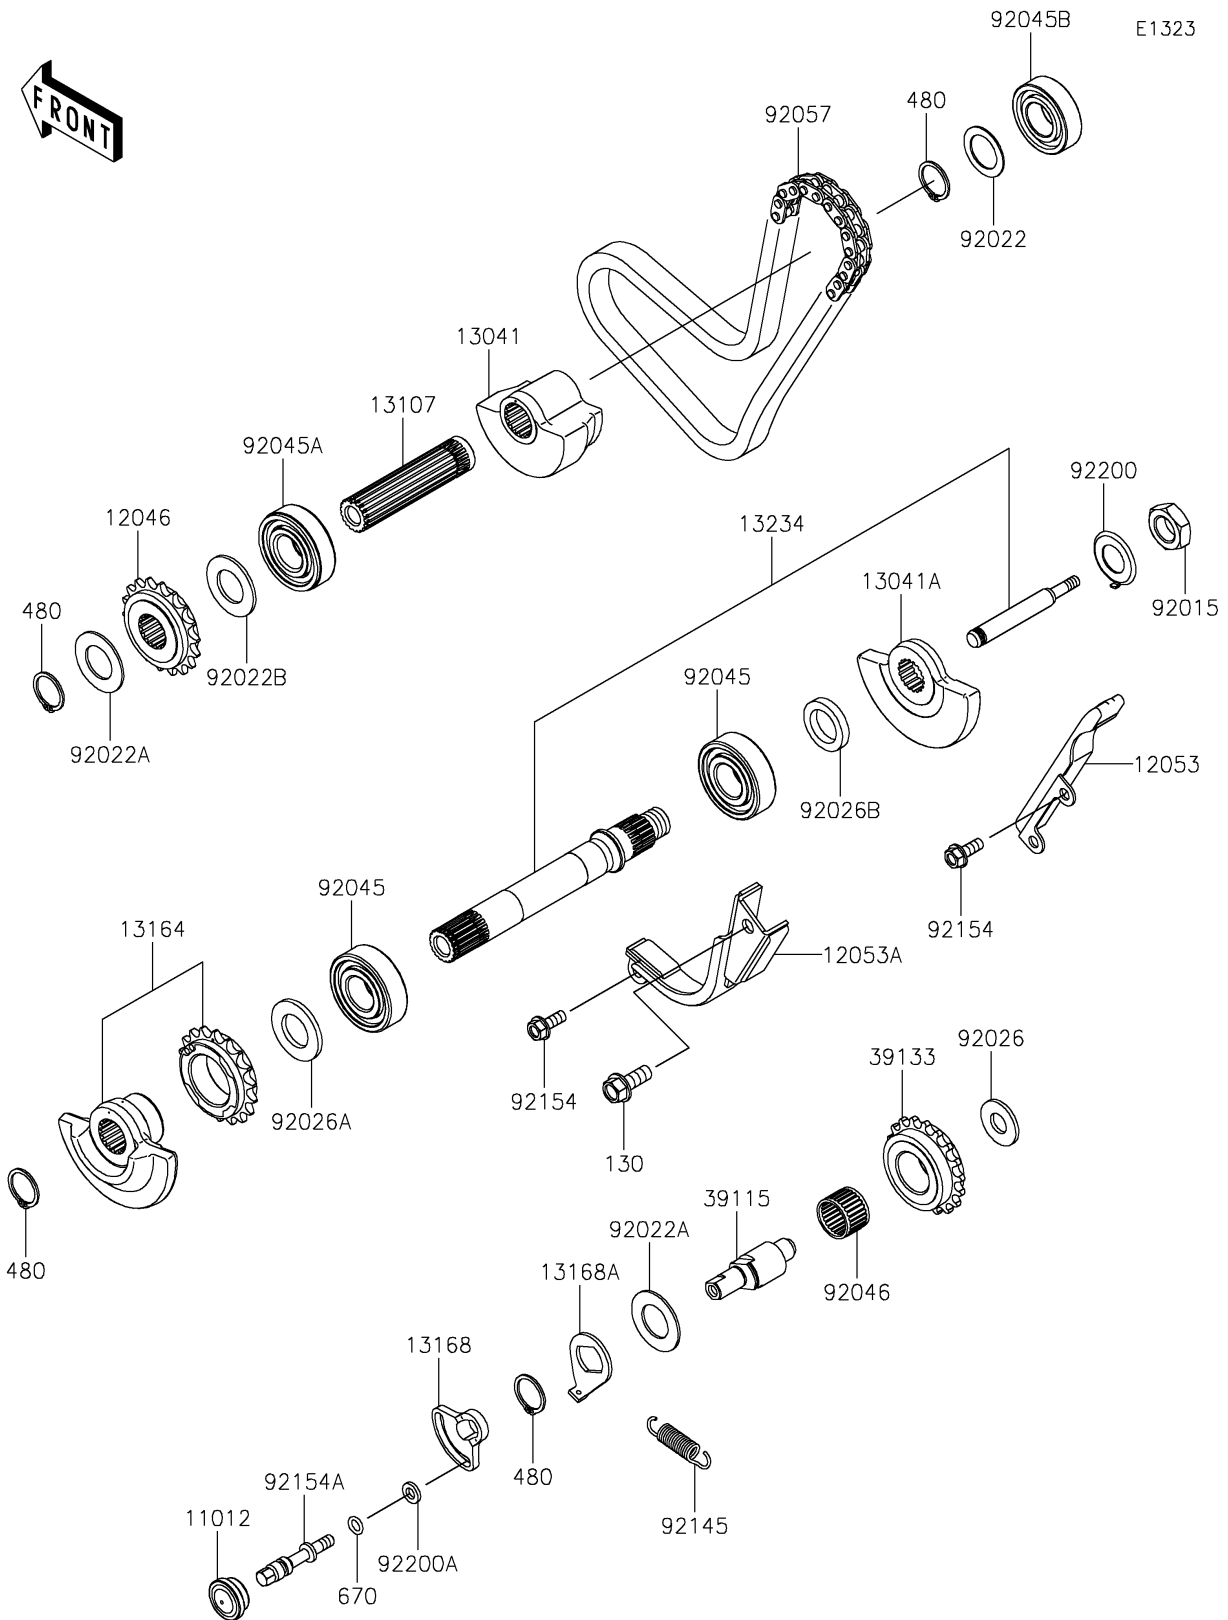

2023 KLR® 650 Traveler ABS

PARTS DIAGRAM

Balancer

2023 KLR[®] 650 Traveler ABS

PARTS LIST

Balancer

ITEM NAME	PART NUMBER	QUANTITY
CAP (Ref # 11012)	11012-1369	1
SPROCKET,BALANCER,18T (Ref # 12046)	12046-1165	1
GUIDE-CHAIN,RR (Ref # 12053)	12053-1111	1
GUIDE-CHAIN,FR (Ref # 12053A)	12053-1175	1
BALANCER,RR (Ref # 13041)	13041-0032	1
BALANCER,FR,RH (Ref # 13041A)	13041-0034	1
SHAFT,BALANCER,RR (Ref # 13107)	13107-1104	1
BALANCER-COMP,FR,LH (Ref # 13164)	13164-0002	1
LEVER,IDLER SHAFT (Ref # 13168)	13168-0184	1
LEVER (Ref # 13168A)	13168-0911	1
SHAFT-COMP,BALANCER,FR (Ref # 13234)	13234-0035	1
SHAFT-IDLER (Ref # 39115)	39115-0022	1
SPROCKET-IDLER,IDLER (Ref # 39133)	39133-1060	1
NUT,16MM (Ref # 92015)	92015-1477	1
WASHER,20.5X30X1,STEEL (Ref # 92022)	92022-112	1
WASHER,20.3X36X1.5 (Ref # 92022A)	92022-1489	2
WASHER,20.2X36X2 (Ref # 92022B)	92022-1880	1
SPACER,12.2X27X2.3 (Ref # 92026)	92026-0151	1
SPACER,20.2X36X3 (Ref # 92026A)	92026-0155	1
SPACER,20.2X30X5 (Ref # 92026B)	92026-1245	1
BEARING-BALL,20X47X14 (Ref # 92045)	92045-0070	2
BEARING-BALL (Ref # 92045A)	92045-0071	1
BEARING-BALL,20X42X12 (Ref # 92045B)	92045-0072	1
BEARING-NEEDLE (Ref # 92046)	92046-0640	1
CHAIN,BALANCER,BF06HX70L (Ref # 92057)	92057-1158	1
SPRING (Ref # 92145)	92145-0529	1
BOLT,FLANGED,6X16 (Ref # 92154)	92154-1428	3
BOLT,IDLER LEVER (Ref # 92154A)	92154-4358	1
WASHER (Ref # 92200)	92200-0558	1

2023 KLR[®] 650 Traveler ABS

PARTS LIST

Balancer

ITEM NAME	PART NUMBER	QUANTITY
WASHER,6.5X12X2.0 (Ref # 92200A)	92200-1263	1
BOLT-FLANGED,8X20 (Ref # 130)	130CA0820	1
CIRCLIP-TYPE-C,20MM (Ref # 480)	480J2000	4
O RING,7MM (Ref # 670)	670B1507	1