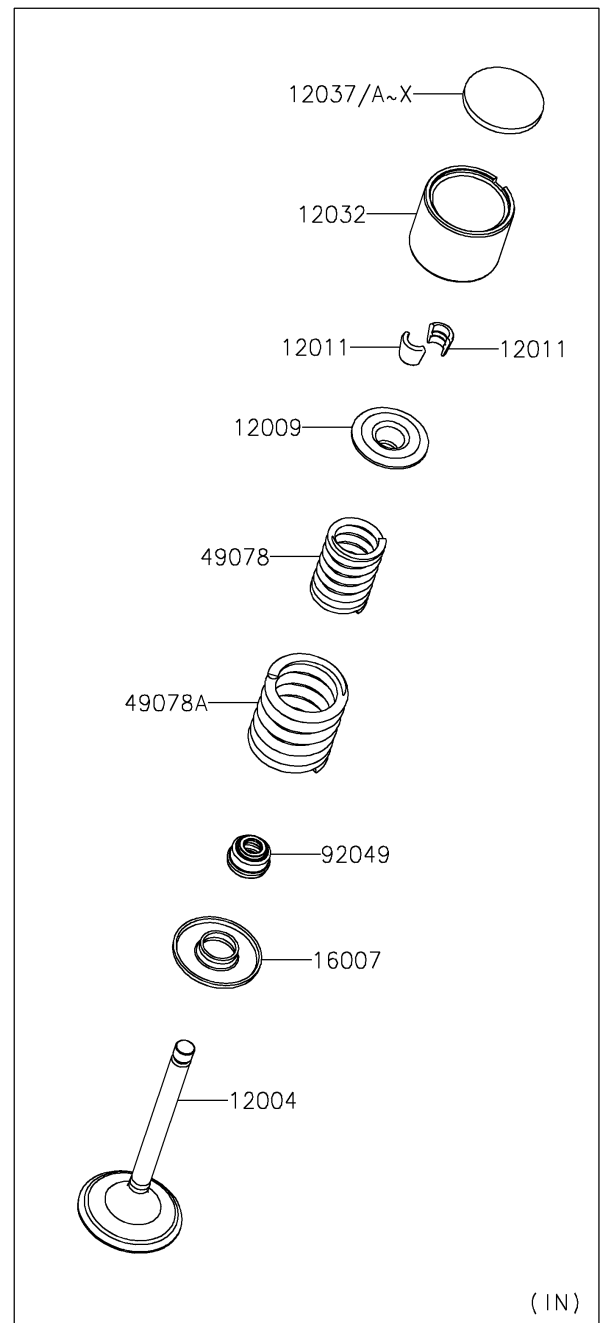

2023 KLR[®] 650 Traveler ABS

PARTS DIAGRAM

Valve(s)

E1210

2023 KLR[®] 650 Traveler ABS

PARTS LIST

Valve(s)

ITEM NAME

PART NUMBER

QUANTITY
