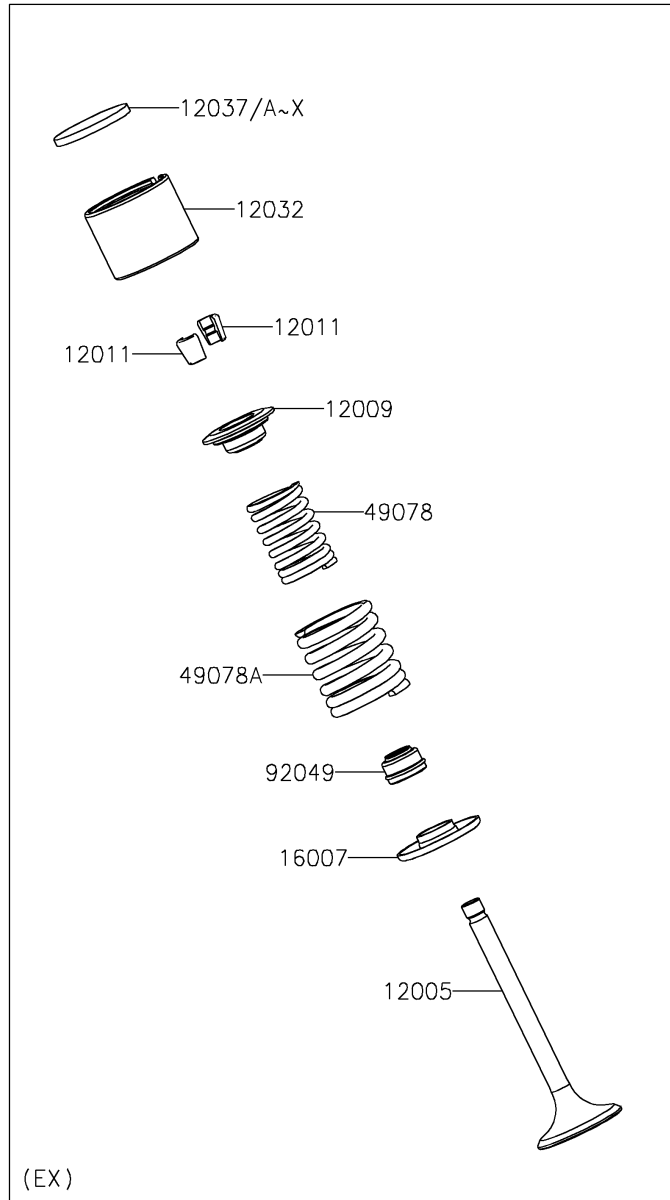

2023 KLR[®] 650 Traveler ABS

PARTS DIAGRAM

Valve(s)

E1210

2023 KLR[®] 650 Traveler ABS

PARTS LIST

Valve(s)

ITEM NAME

PART NUMBER

QUANTITY
