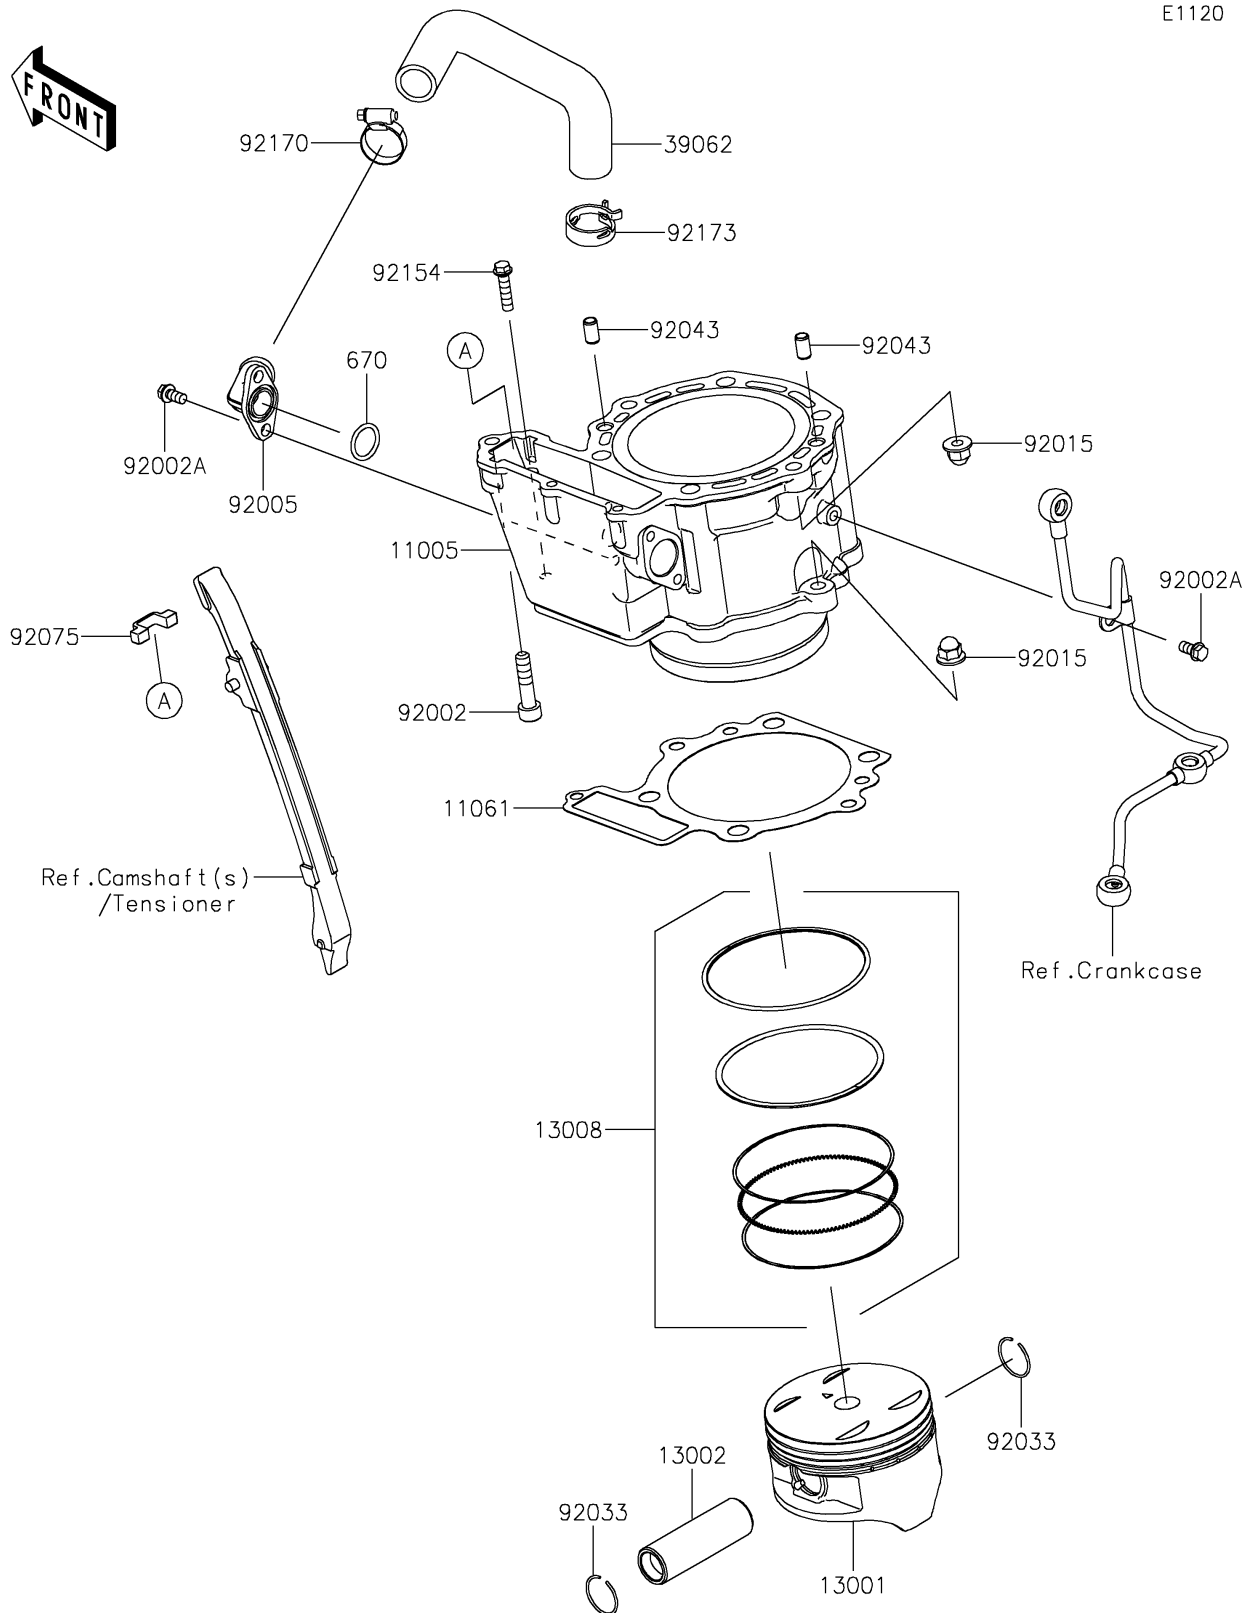

2023 KLR[®] 650 Traveler ABS

PARTS DIAGRAM

Cylinder/Piston(s)

E1120

2023 KLR[®] 650 Traveler ABS

PARTS LIST

Cylinder/Piston(s)

ITEM NAME

PART NUMBER

QUANTITY
