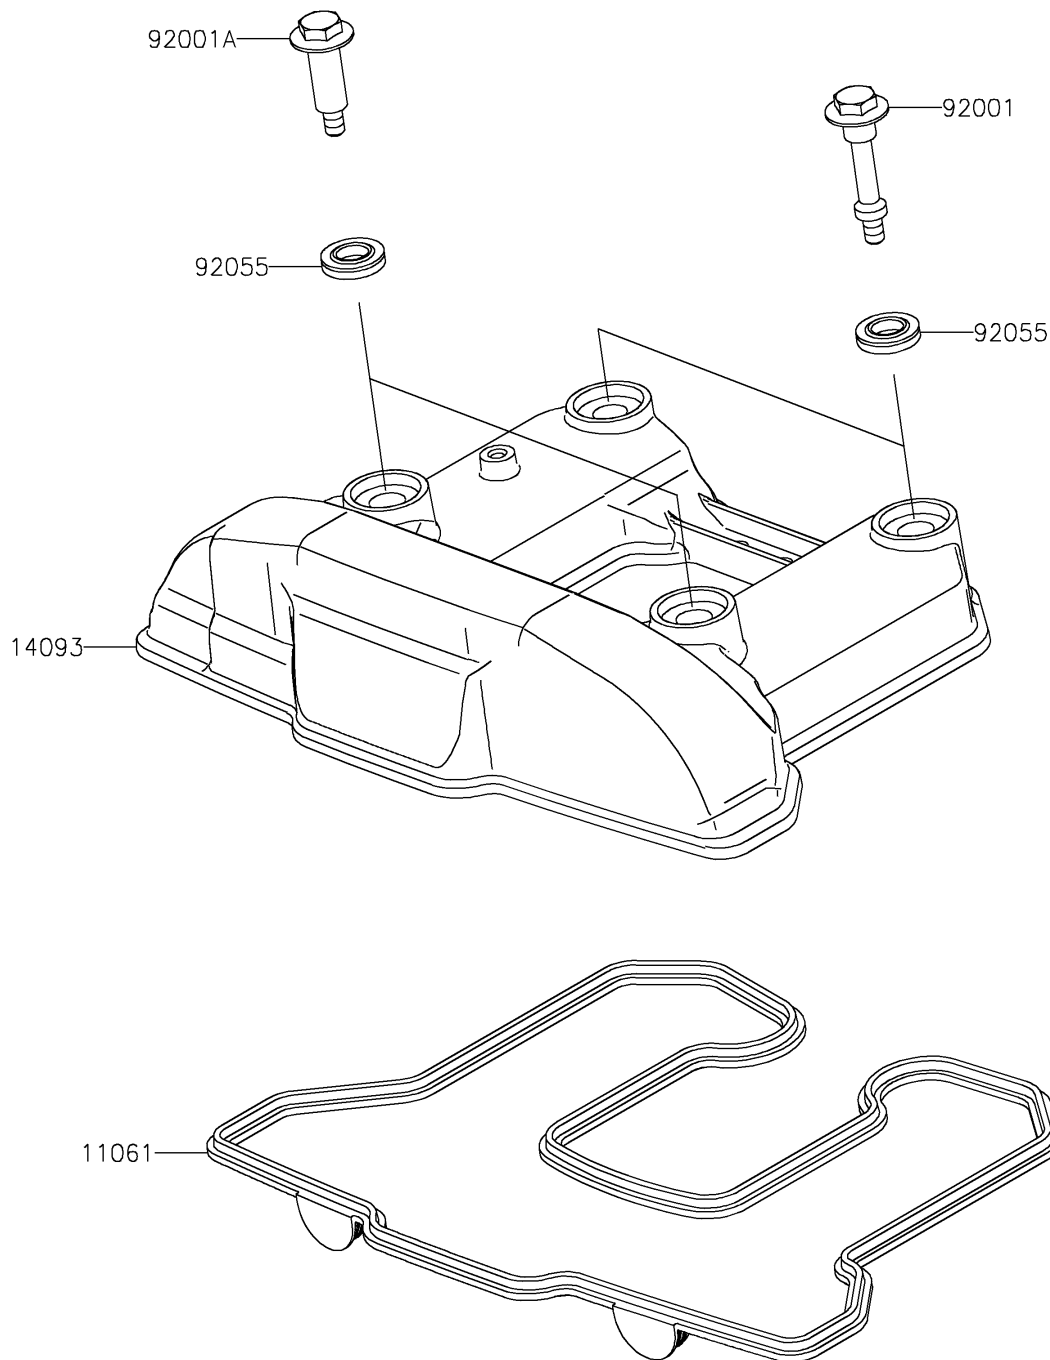

2023 KLR[®] 650 Traveler ABS

PARTS DIAGRAM Cylinder Head Cover

E1112

2023 KLR[®] 650 Traveler ABS

PARTS LIST

Cylinder Head Cover

ITEM NAME	PART NUMBER	QUANTITY
-----------	-------------	----------
