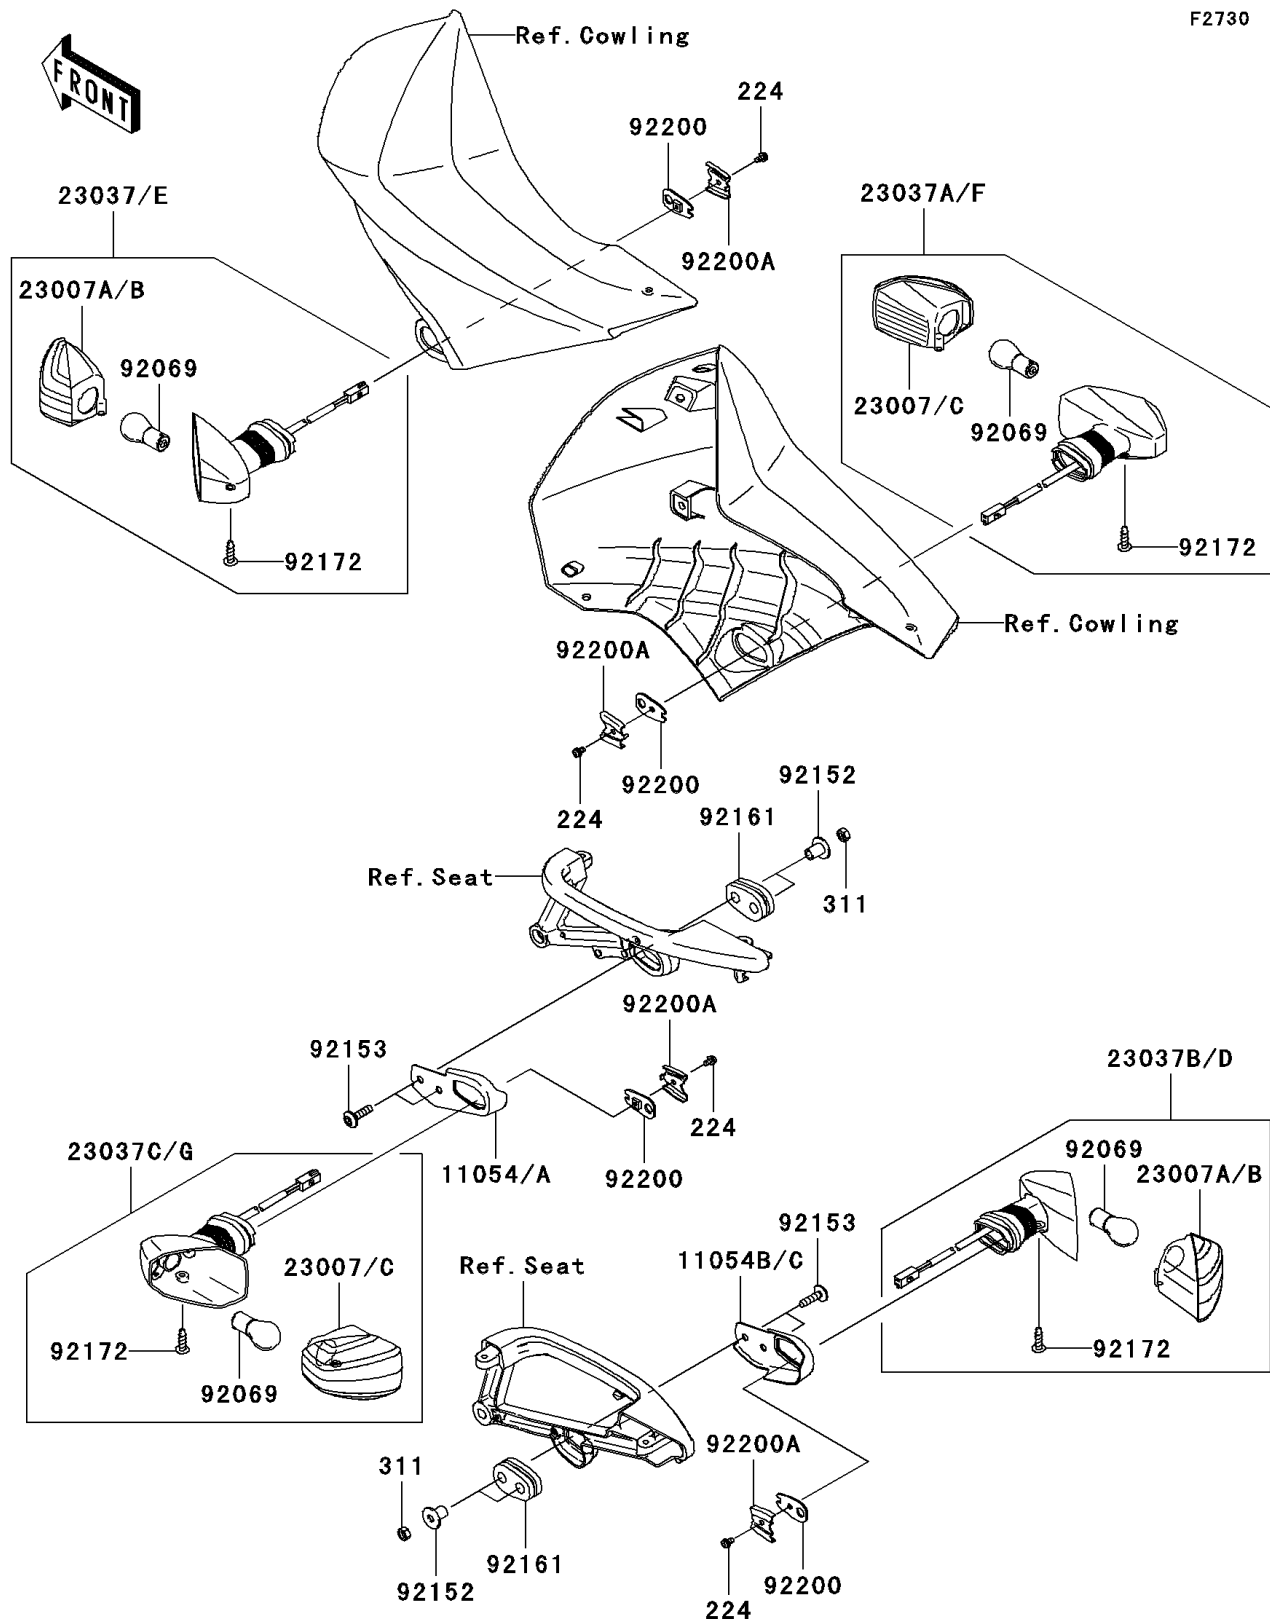

2010 KLR™ 650

PARTS DIAGRAM

Turn Signals

F2730

2010 KLR™ 650

PARTS LIST

Turn Signals

Kawasaki

Let the Good Times Roll®

ITEM NAME

PART NUMBER

QUANTITY
