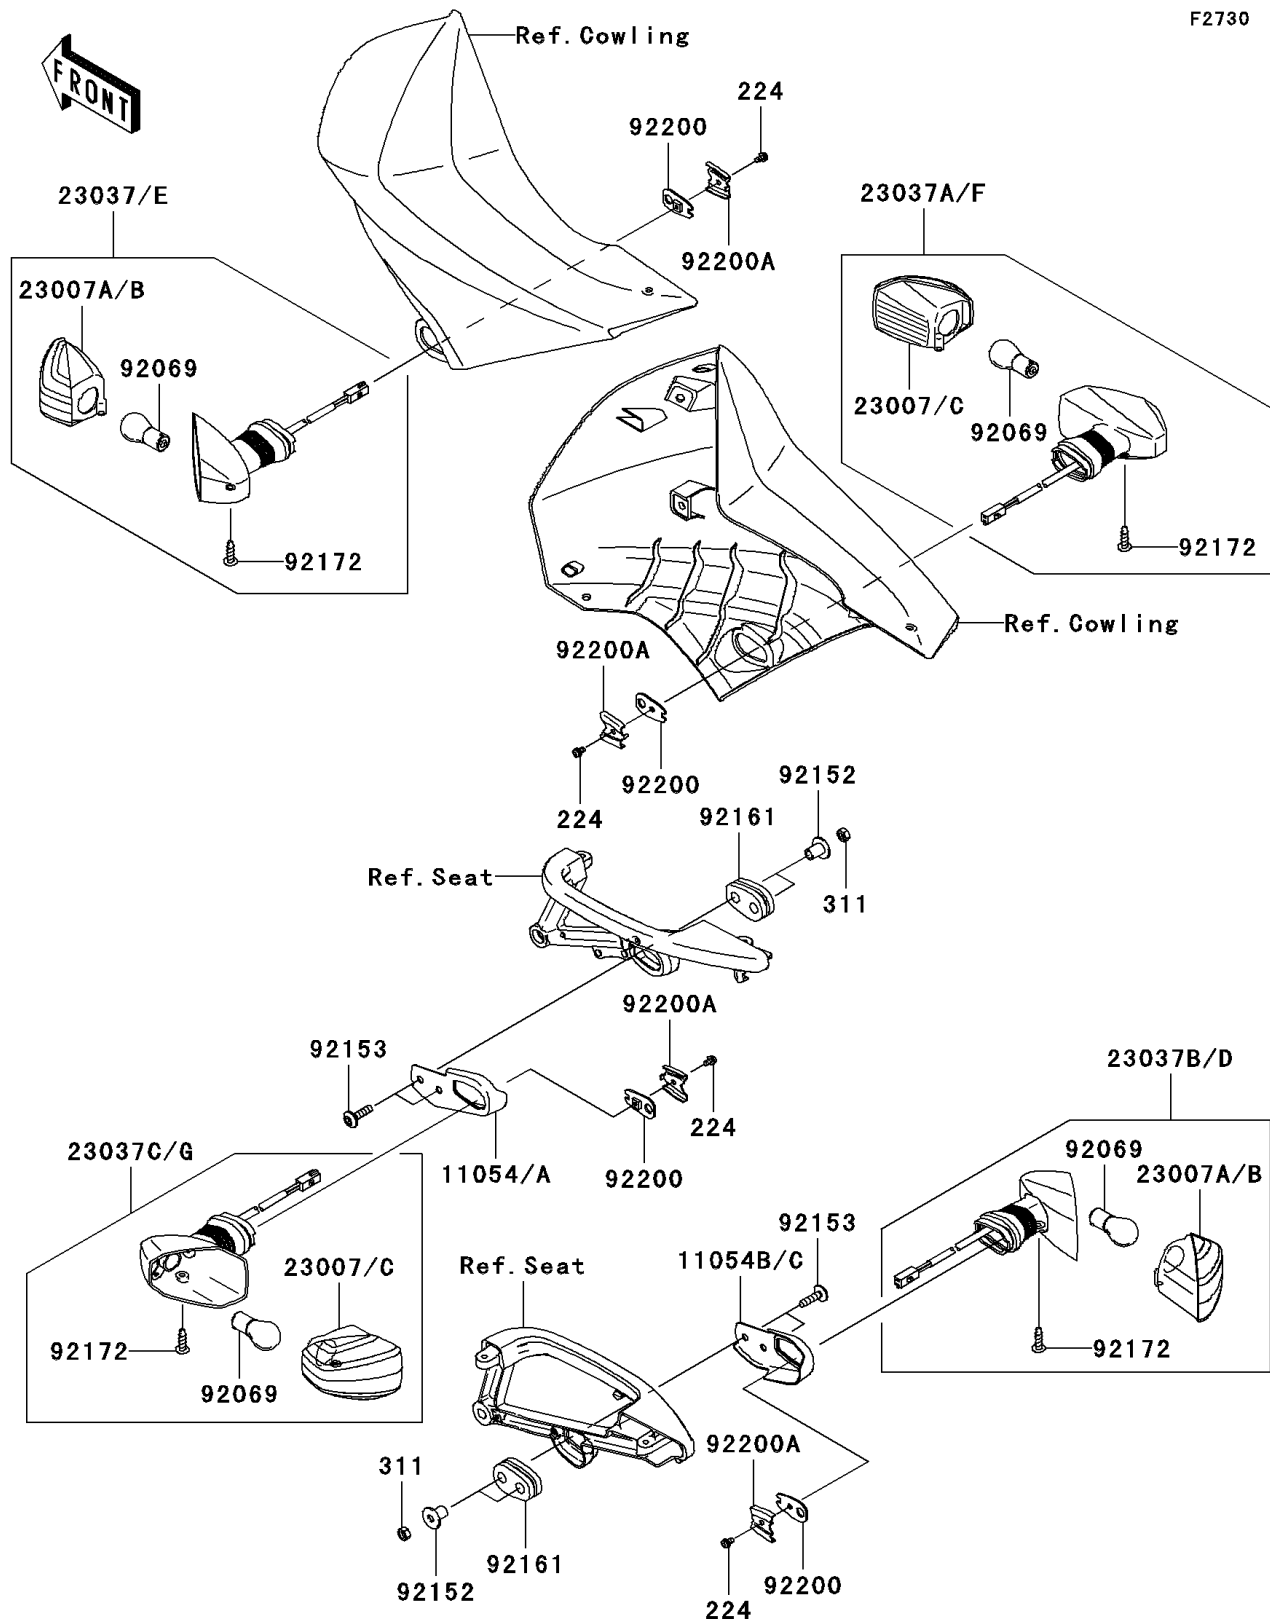

2009 KLR™ 650

PARTS DIAGRAM

Turn Signals

F2730

2009 KLR™ 650

PARTS LIST

Turn Signals

Kawasaki

Let the Good Times Roll®

ITEM NAME

PART NUMBER

QUANTITY
