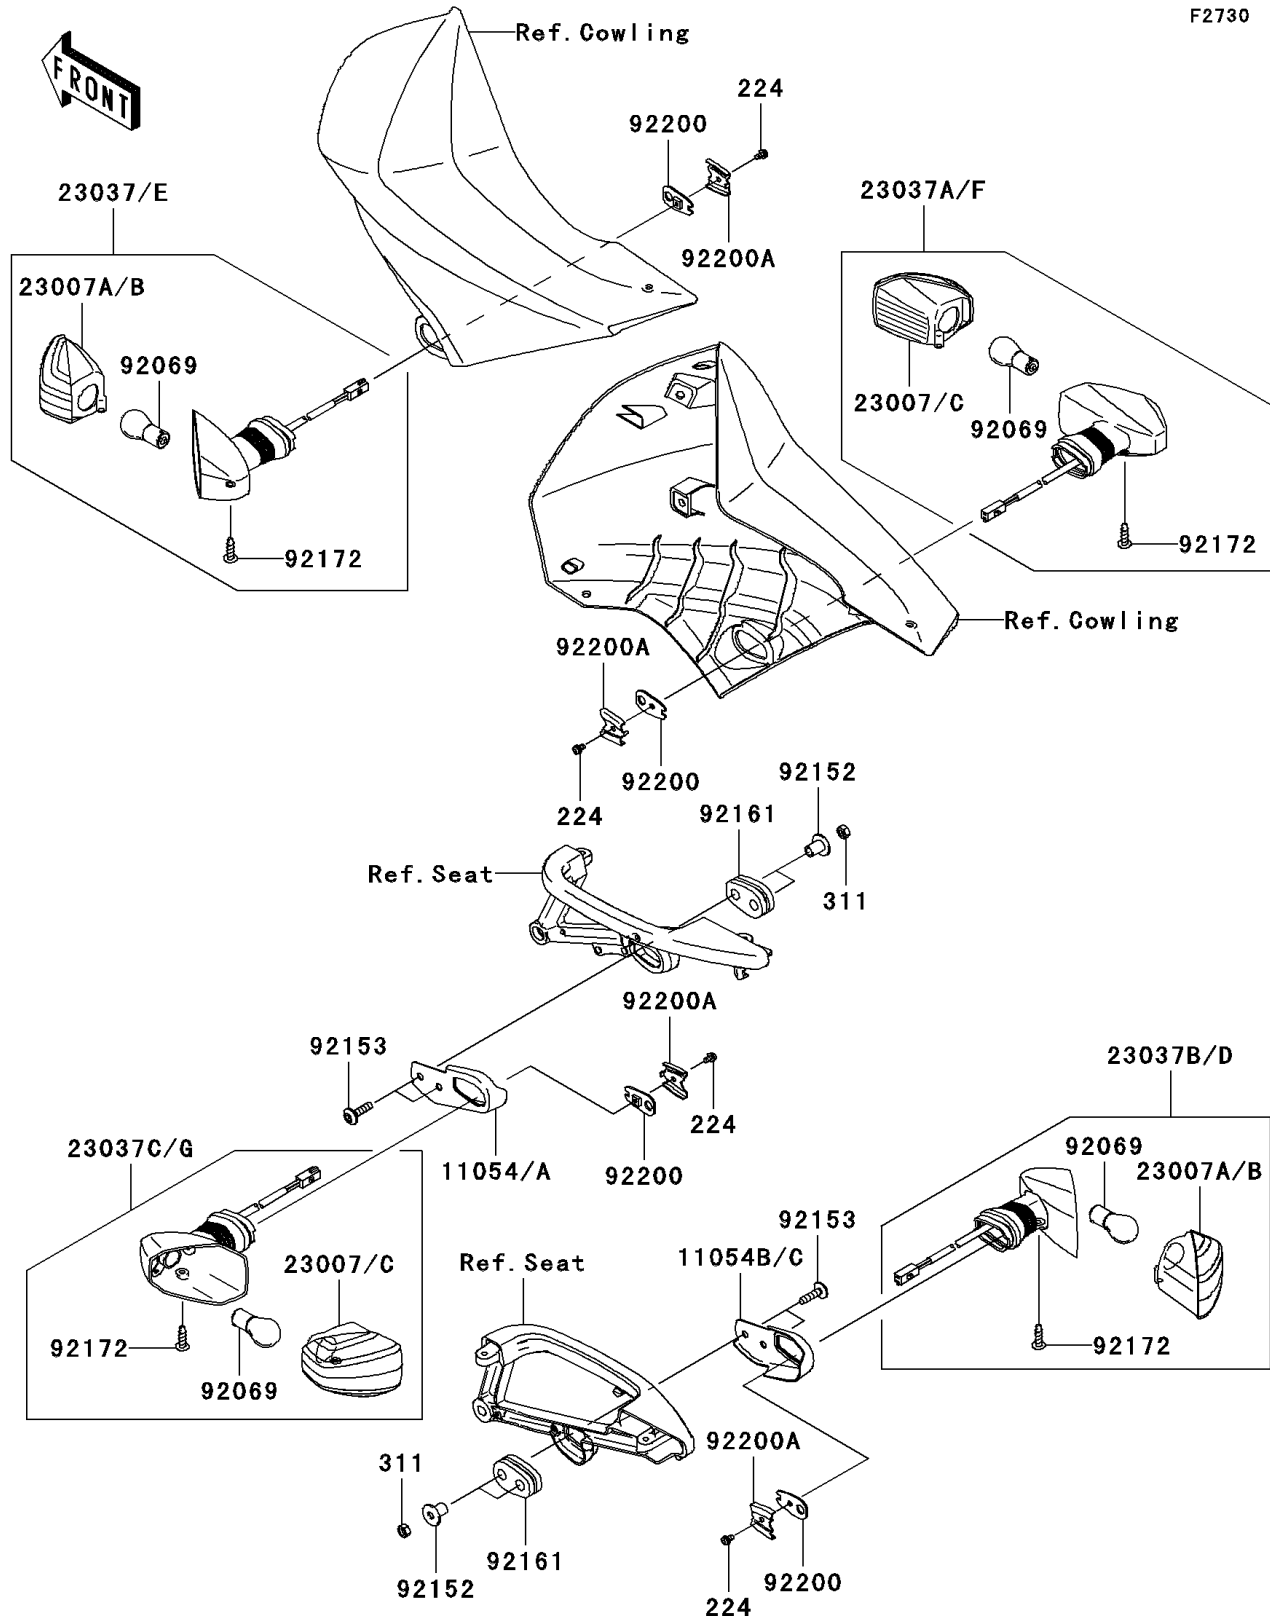

2008 KLR™ 650

PARTS DIAGRAM

Turn Signals

F2730

2008 KLR™ 650

PARTS LIST

Turn Signals

ITEM NAME	PART NUMBER	QUANTITY
SCREW-PAN-WP-CROS,4X8 (Ref # 224)	224AB0408	4
NUT-HEX (Ref # 311)	311BA0600	4
BRACKET,SIGNAL LAMP,LH,SILVER (Ref # 11054A)	11054-1931-458	1
BRACKET,SIGNAL LAMP,RH,SILVER (Ref # 11054C)	11054-1941-458	1
LENS-COMP,SIGNAL LAMP (Ref # 23007B)	23007-0072	2
LENS-COMP,SIGNAL LAMP (Ref # 23007C)	23007-0073	2
LAMP-ASSY-SIGNAL,FR,LH (Ref # 23037)	23037-0093	1
LAMP-ASSY-SIGNAL,FR,RH (Ref # 23037A)	23037-0094	1
LAMP-ASSY-SIGNAL,RR,LH (Ref # 23037C)	23037-0127	1
LAMP-ASSY-SIGNAL,RR,RH (Ref # 23037D)	23037-0128	1
BULB,12V 21W (Ref # 92069)	92069-1125	4
COLLAR (Ref # 92152)	92152-0604	4
BOLT,SOCKET,6X23 (Ref # 92153)	92153-1267	4
DAMPER,SIGNAL LAMP (Ref # 92161)	92161-0526	2
SCREW,TAPPING 4X12 (Ref # 92172)	92172-0242	4
WASHER,SIGNAL LAMP (Ref # 92200)	92200-0164	4
WASHER,SIGNAL LAMP (Ref # 92200A)	92200-0165	4