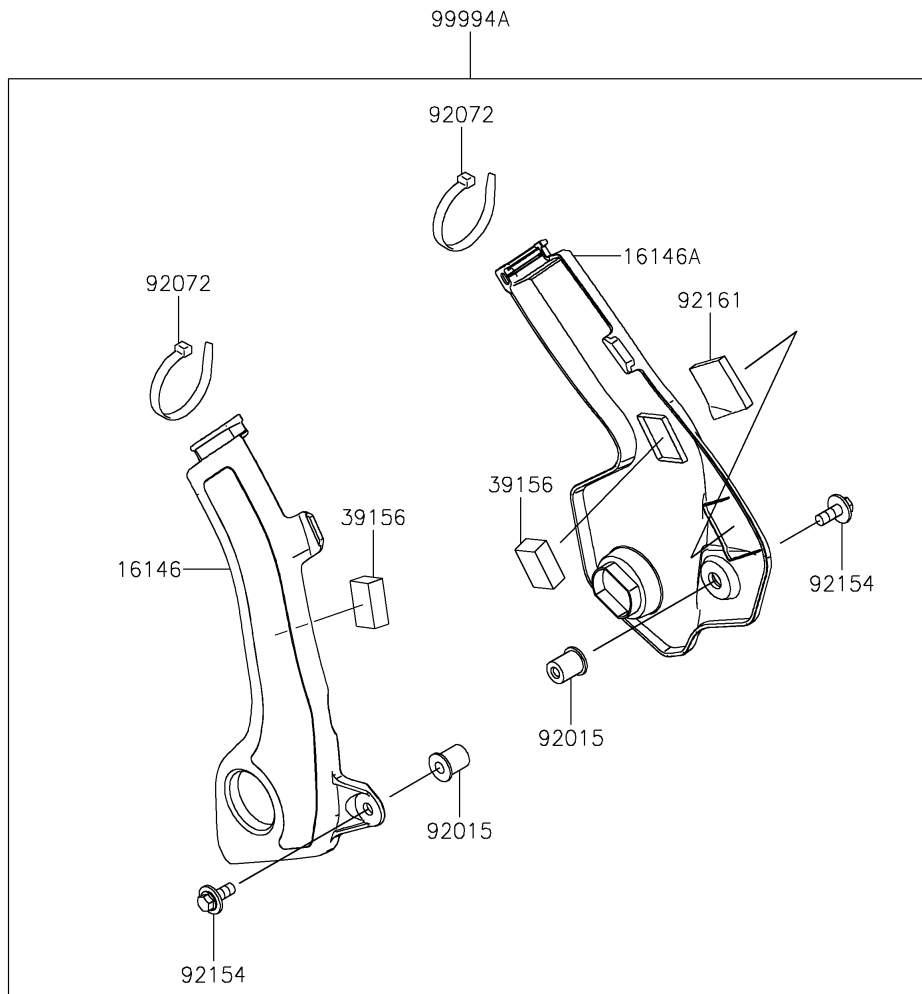

2022 KLX[®] 230 S

PARTS DIAGRAM

Accessory(Frame Cover)

2022 KLX[®] 230 S

PARTS LIST

Accessory(Frame Cover)

Kawasaki

Let the Good Times Roll[®]

ITEM NAME

PART NUMBER

QUANTITY
