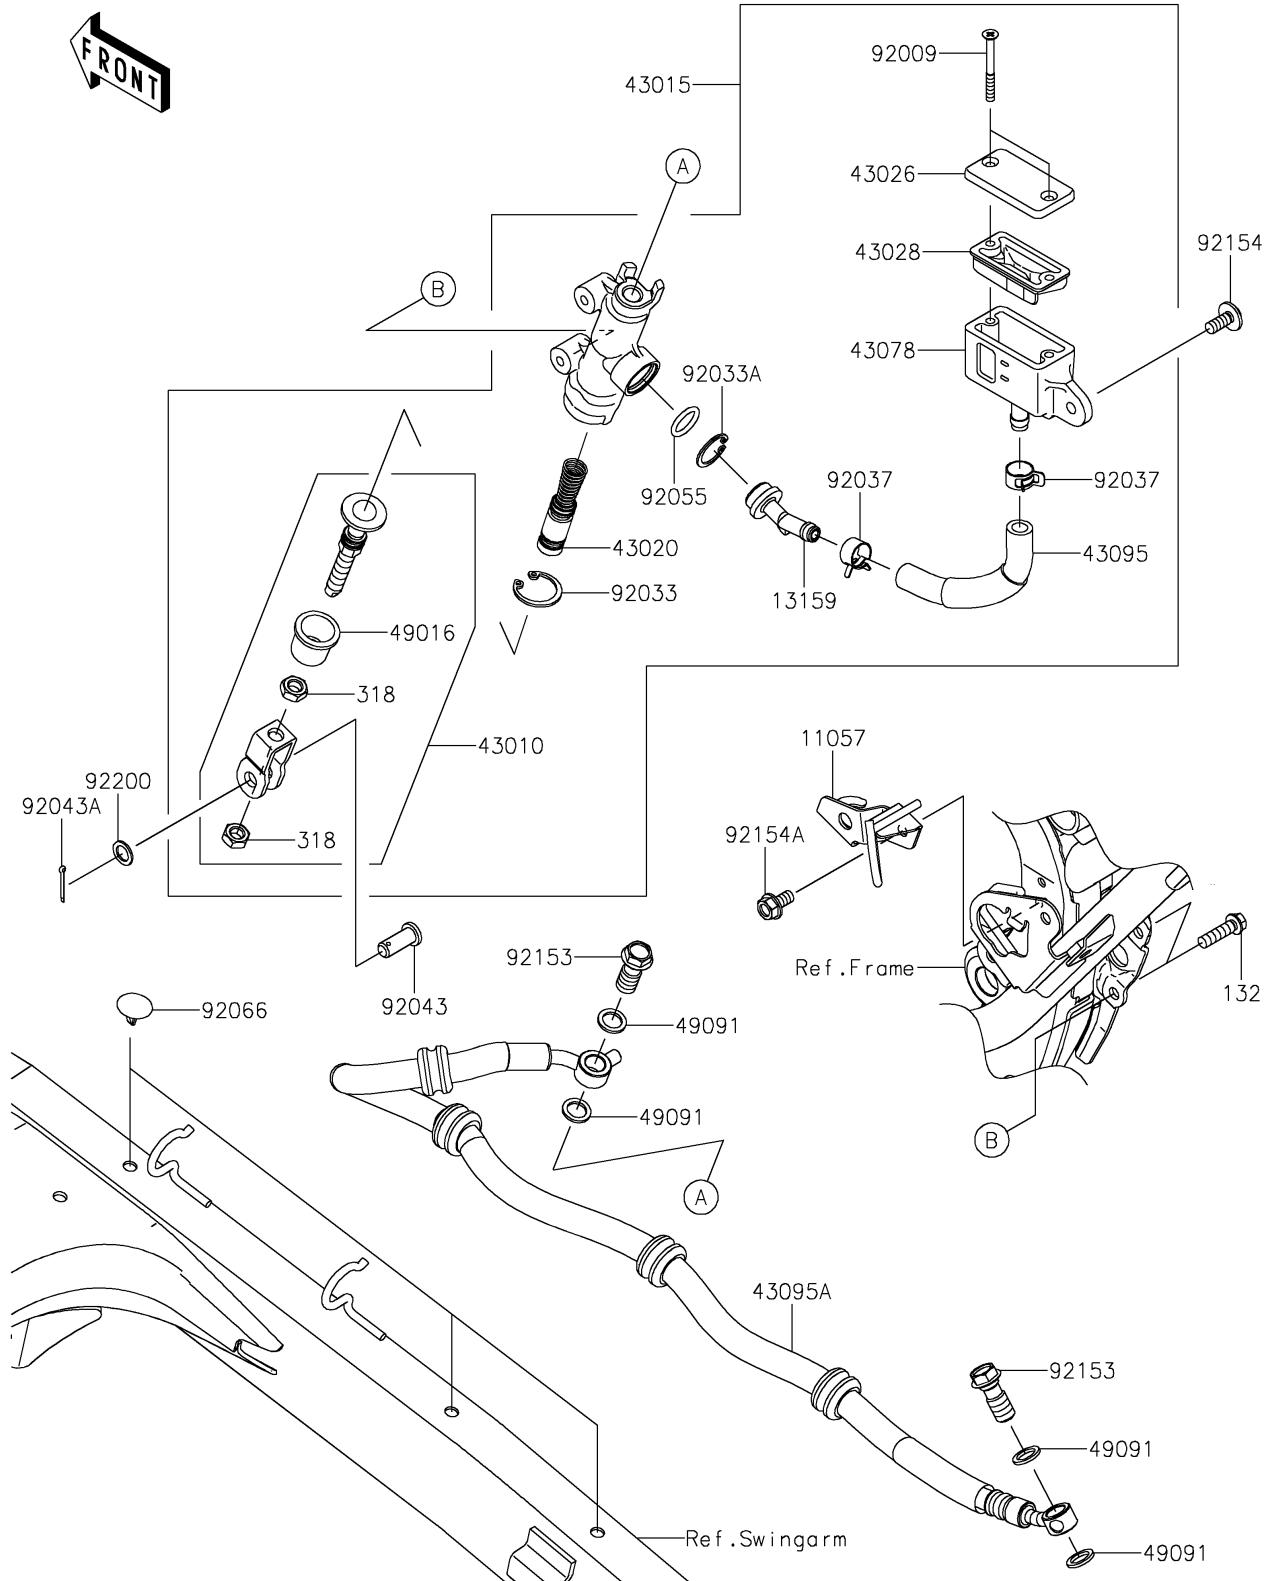

2022 KLX[®] 230 S

PARTS DIAGRAM

Rear Master Cylinder

F2293

2022 KLX[®] 230 S

PARTS LIST

Rear Master Cylinder

ITEM NAME

PART NUMBER

QUANTITY
