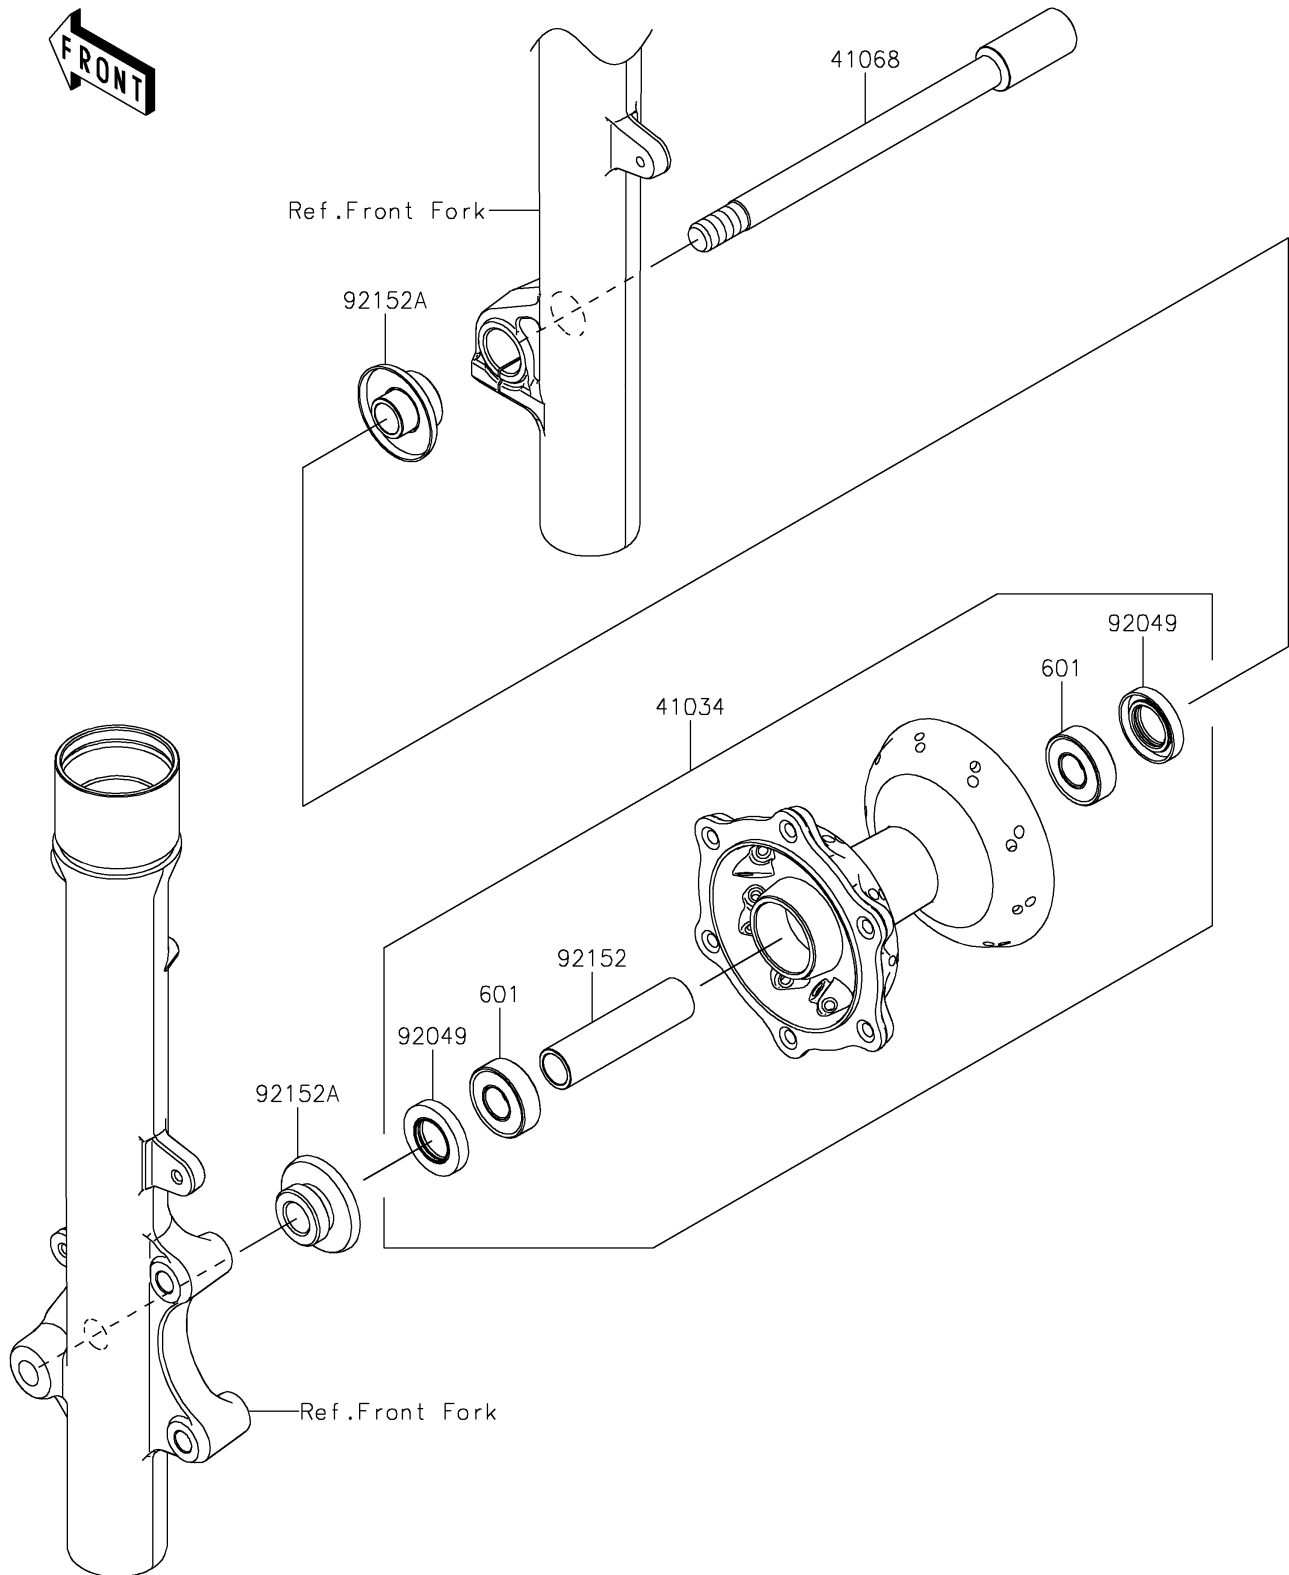

2022 KLX[®] 230 S

PARTS DIAGRAM

Front Hub

F2230

2022 KLX[®] 230 S

PARTS LIST

Front Hub

Kawasaki

Let the Good Times Roll[®]

ITEM NAME

PART NUMBER

QUANTITY
