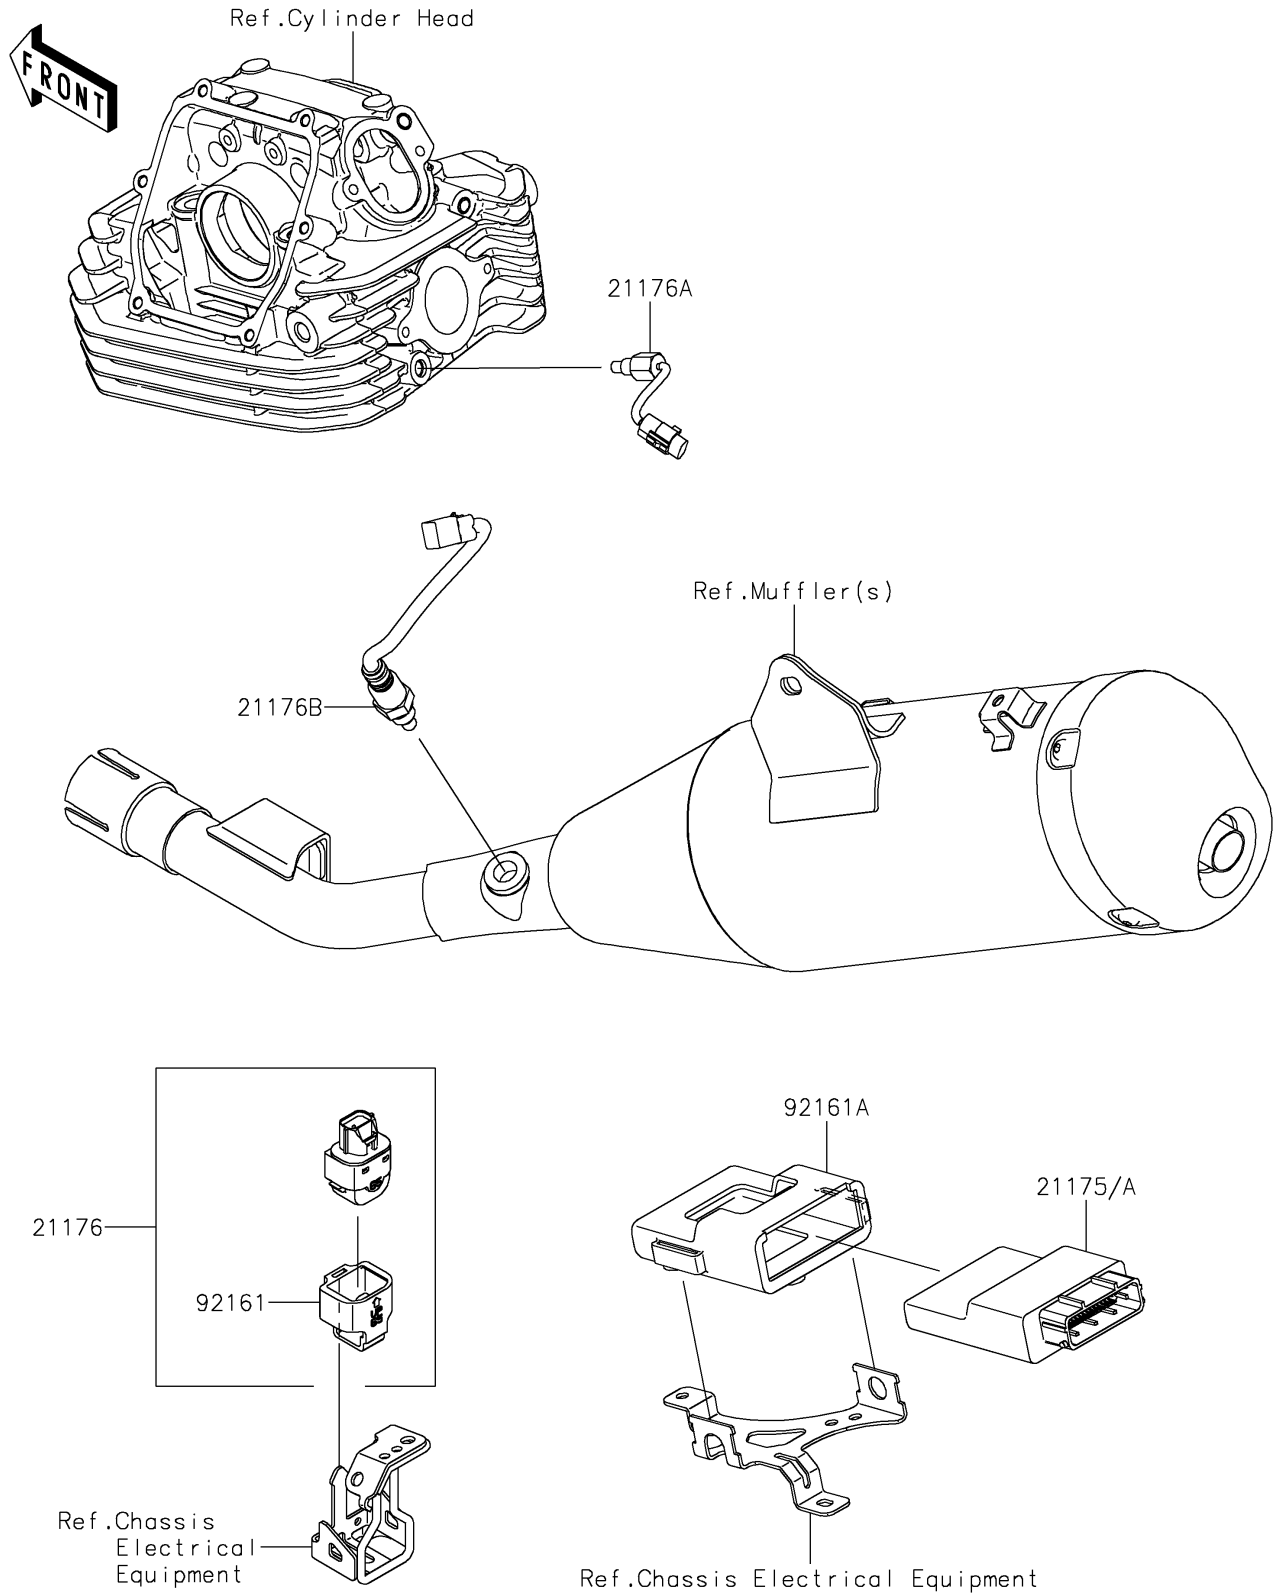

2022 KLX[®] 230 S

PARTS DIAGRAM

Fuel Injection

E1530

2022 KLX[®] 230 S

PARTS LIST

Fuel Injection

Kawasaki

Let the Good Times Roll[®]

ITEM NAME

PART NUMBER

QUANTITY
