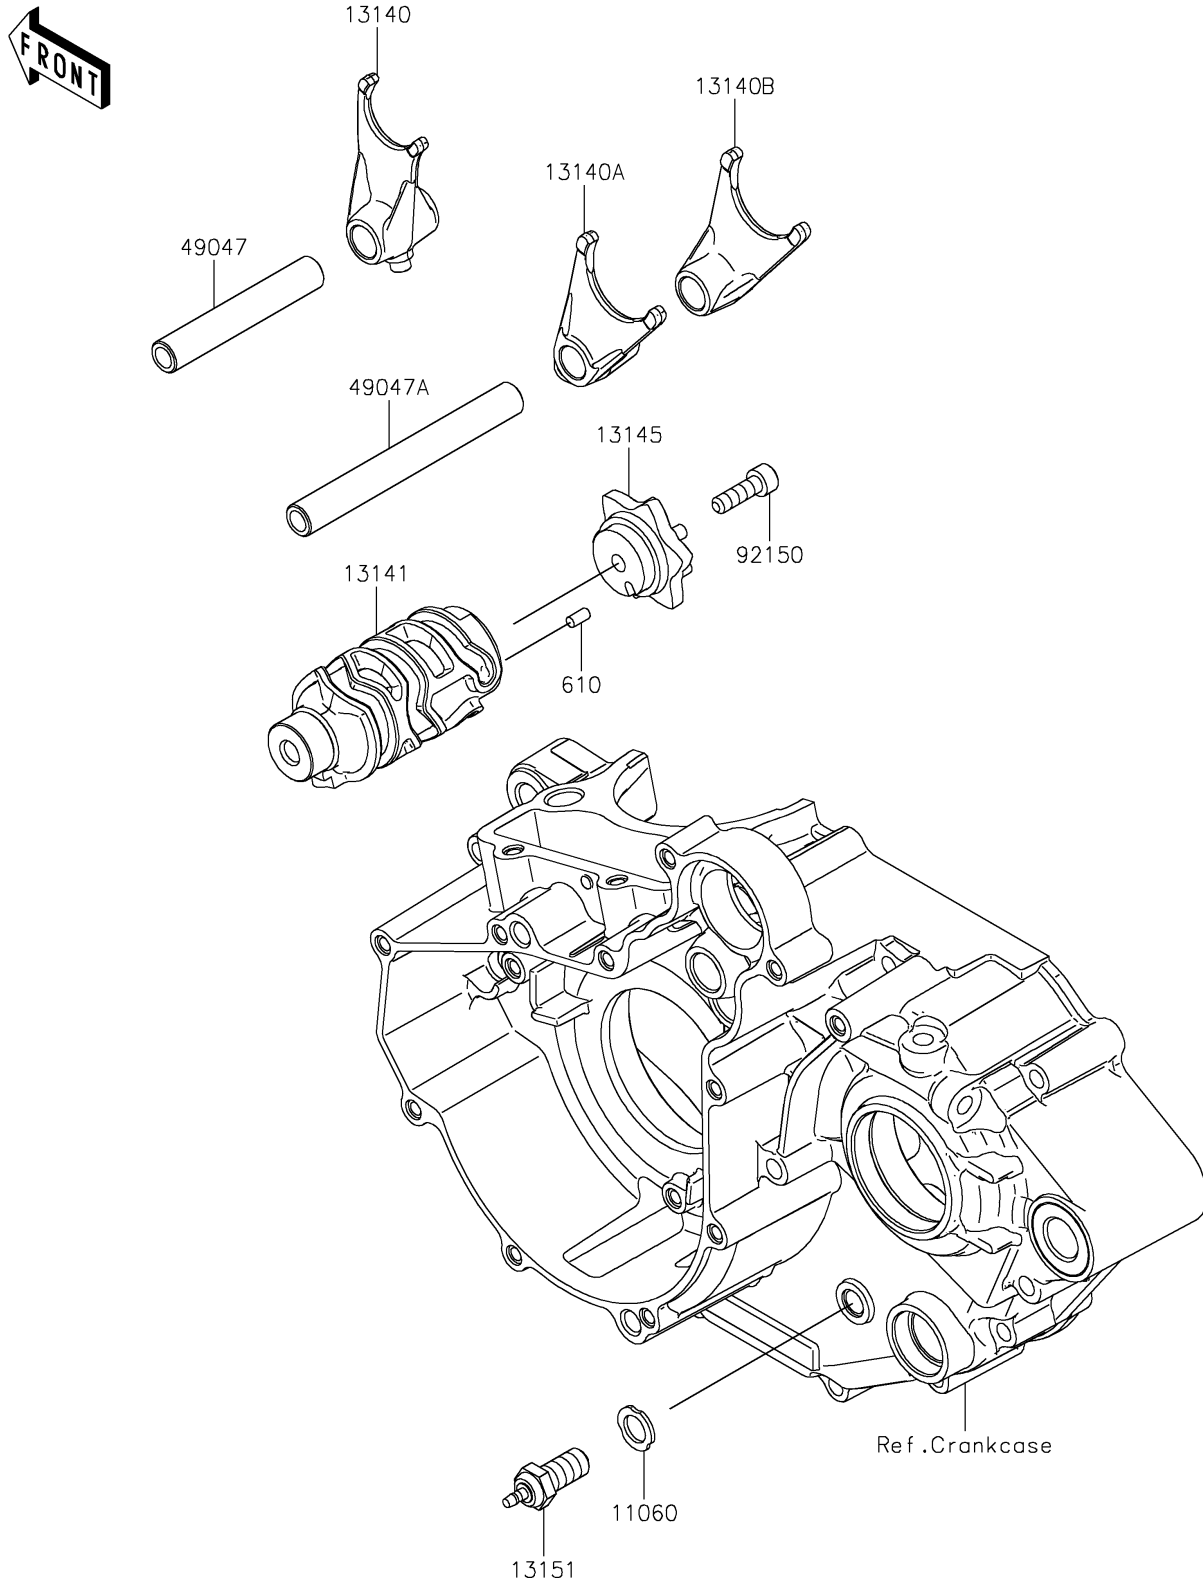

2022 KLX[®] 230 S

PARTS DIAGRAM

Gear Change Drum/Shift Fork(s)

E1362

2022 KLX[®] 230 S

PARTS LIST

Gear Change Drum/Shift Fork(s)

ITEM NAME

PART NUMBER

QUANTITY
