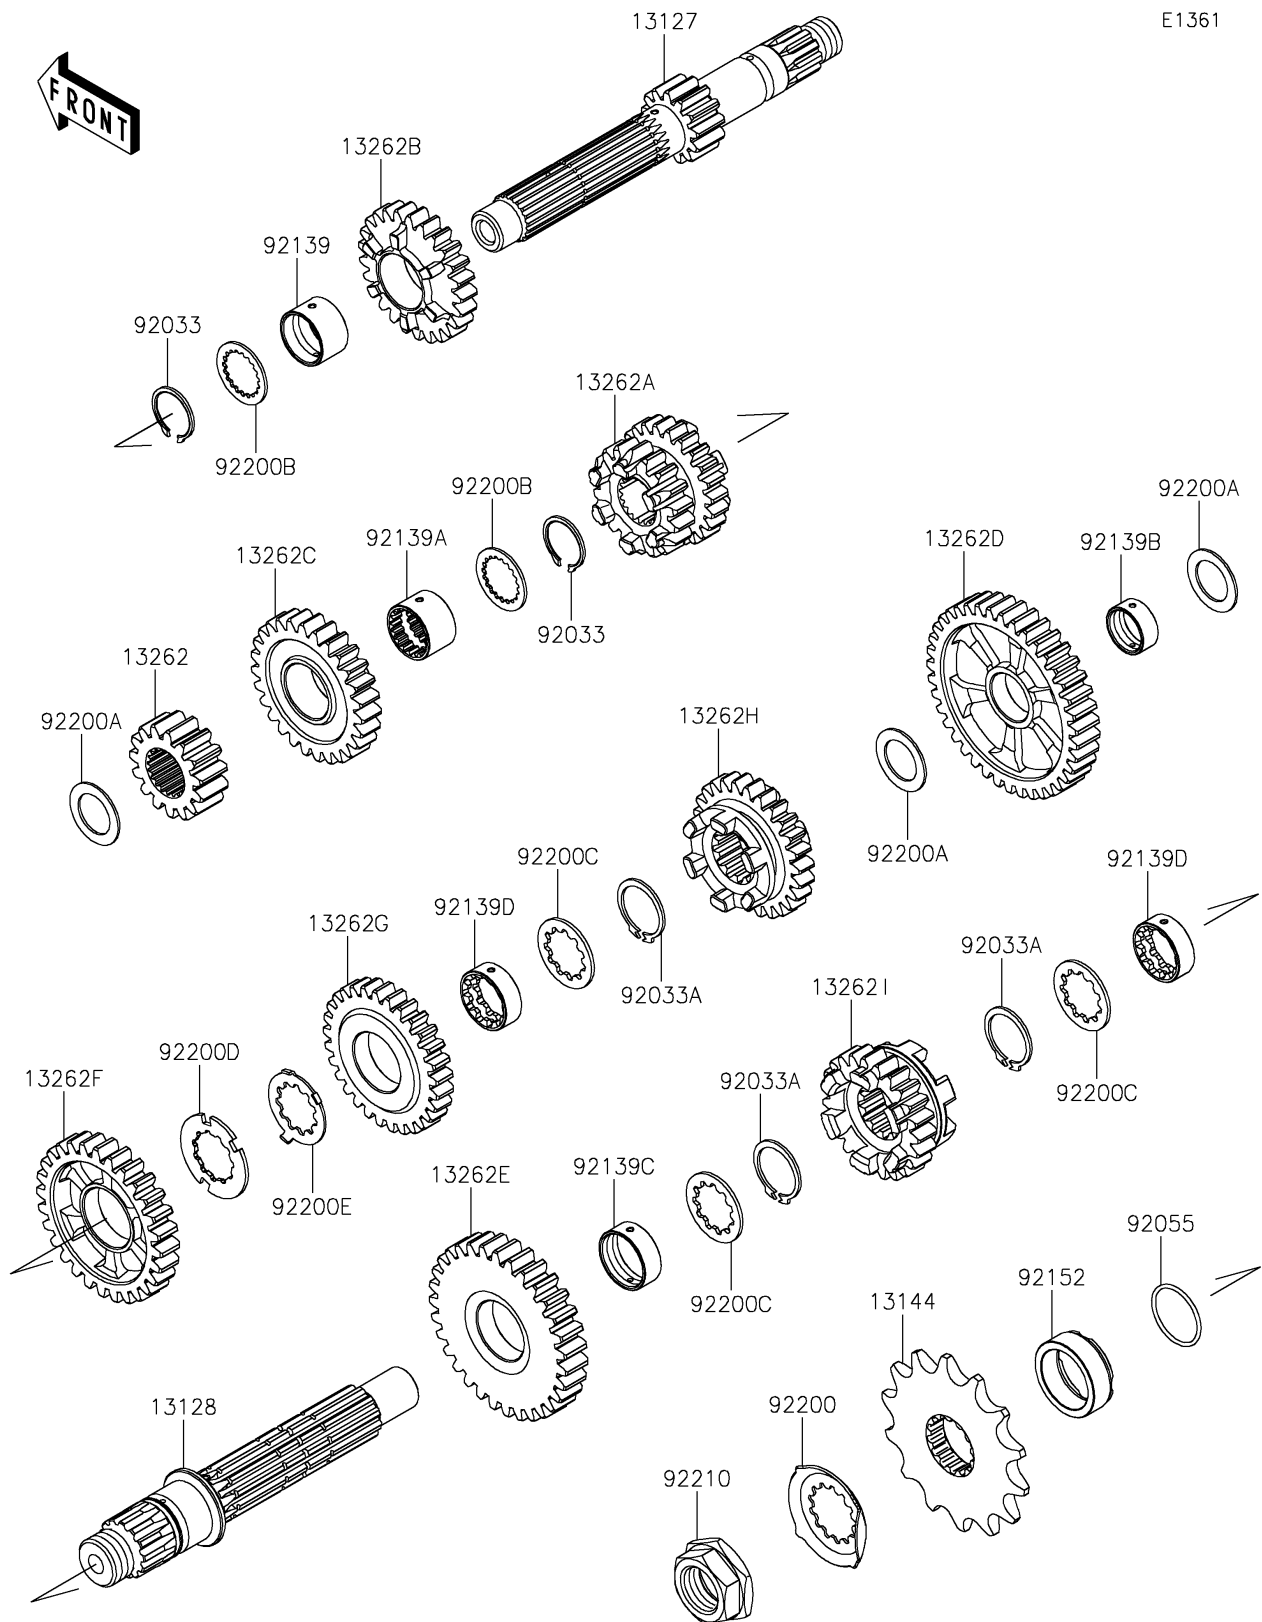

2022 KLX[®]230 S

PARTS DIAGRAM

Transmission

E1361

2022 KLX[®] 230 S

PARTS LIST

Transmission

Kawasaki

Let the Good Times Roll[®]

ITEM NAME

PART NUMBER

QUANTITY
