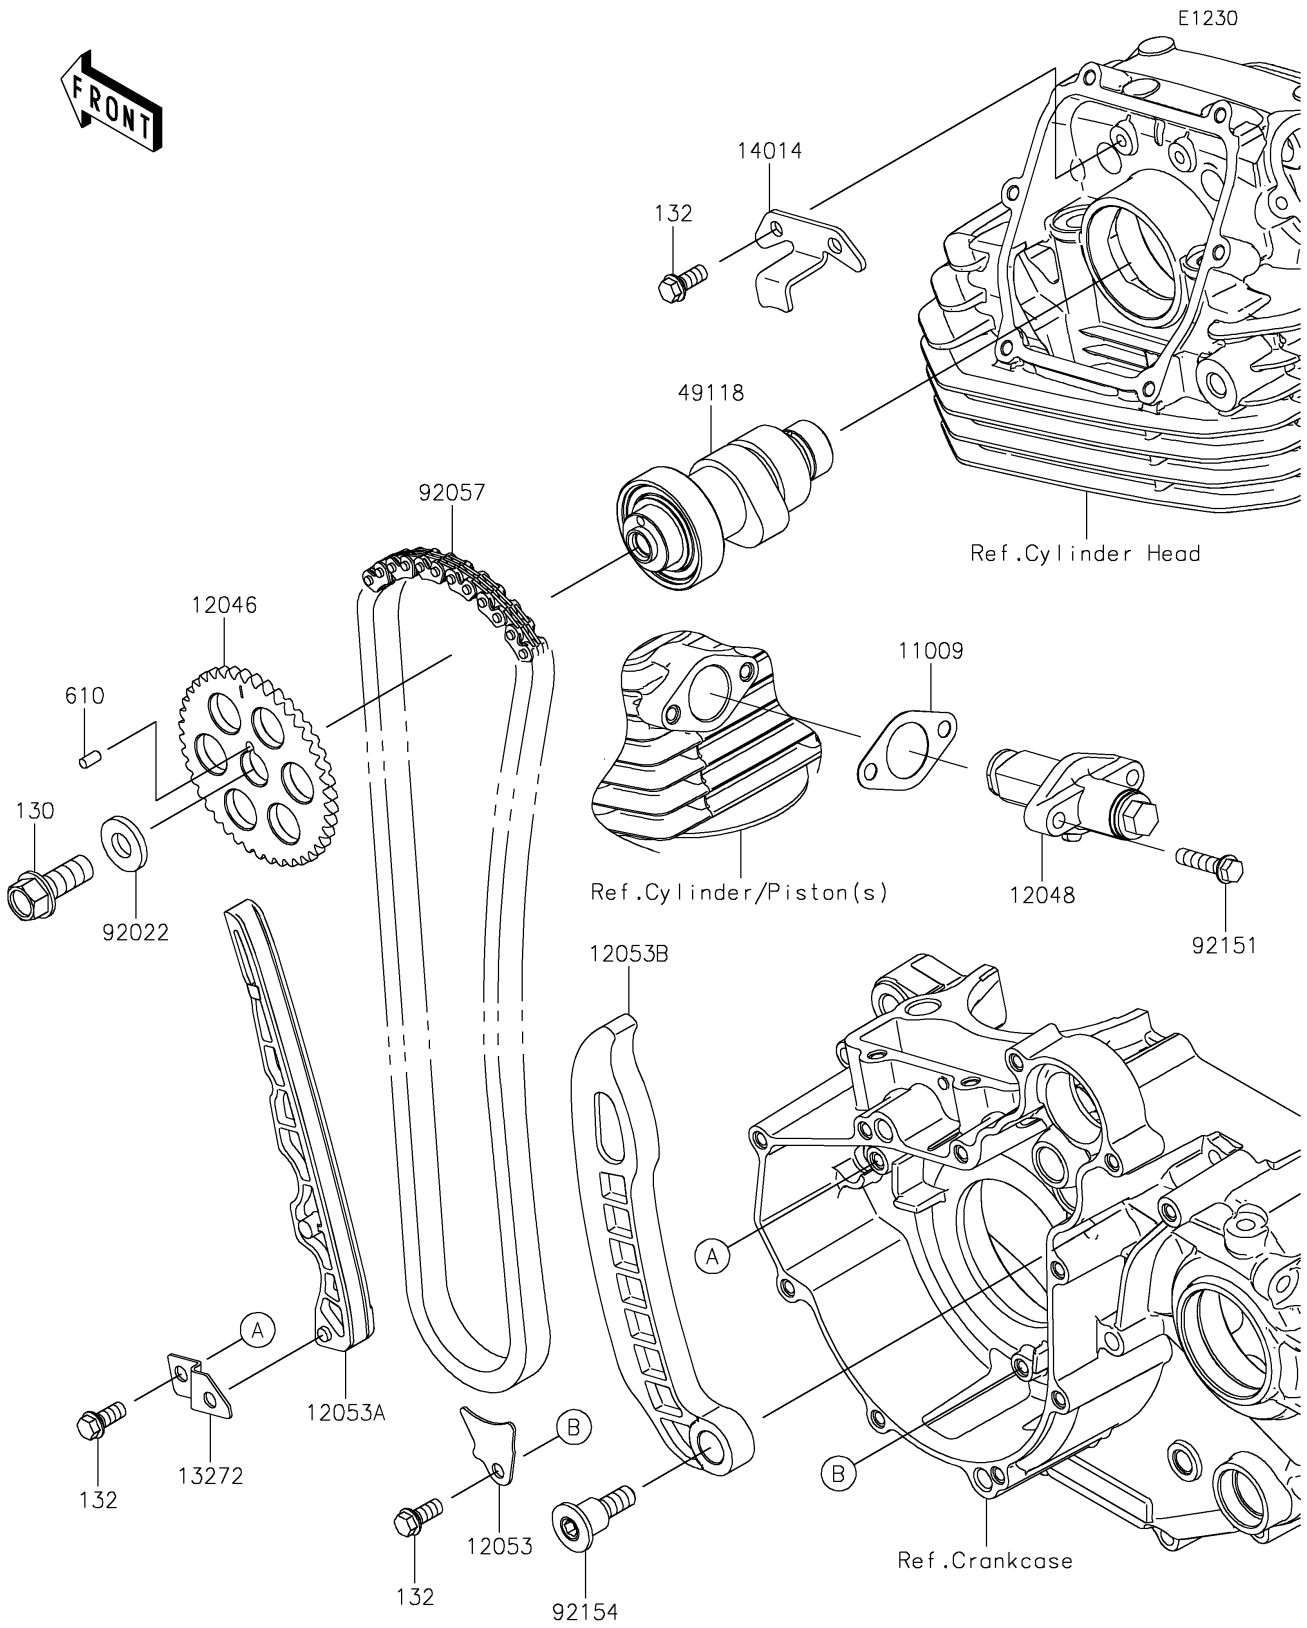

2022 KLX[®]230 S

PARTS DIAGRAM

Camshaft(s)/Tensioner

2022 KLX[®] 230 S

PARTS LIST

Camshaft(s)/Tensioner

Kawasaki

Let the Good Times Roll[®]

ITEM NAME

PART NUMBER

QUANTITY
