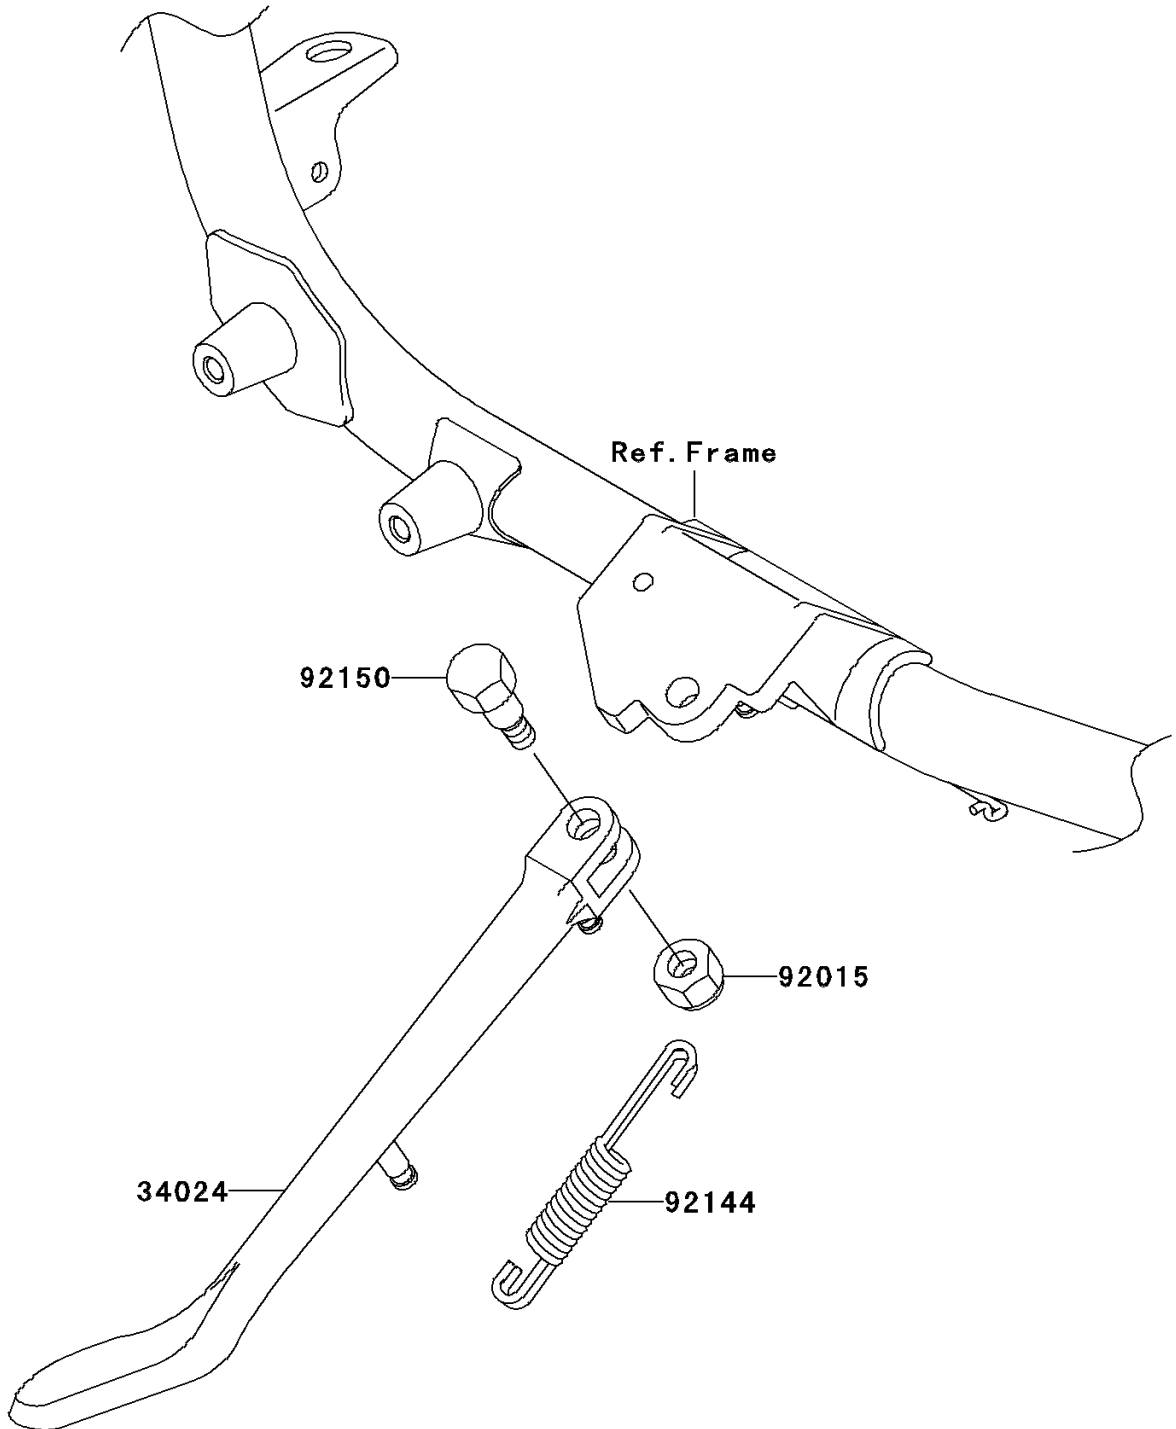

2003 Vulcan 1500 Mean Streak

PARTS DIAGRAM

Stand(s)

F2190

2003 Vulcan 1500 Mean Streak

PARTS LIST

Stand(s)

ITEM NAME	PART NUMBER	QUANTITY
STAND-SIDE (Ref # 34024)	34024-1330	1
NUT,LOCK,10MM,BLACK (Ref # 92015)	92015-1188	1
SPRING,SIDE STAND (Ref # 92144)	92144-1927	1
BOLT,SIDE STAND (Ref # 92150)	92150-1941	1