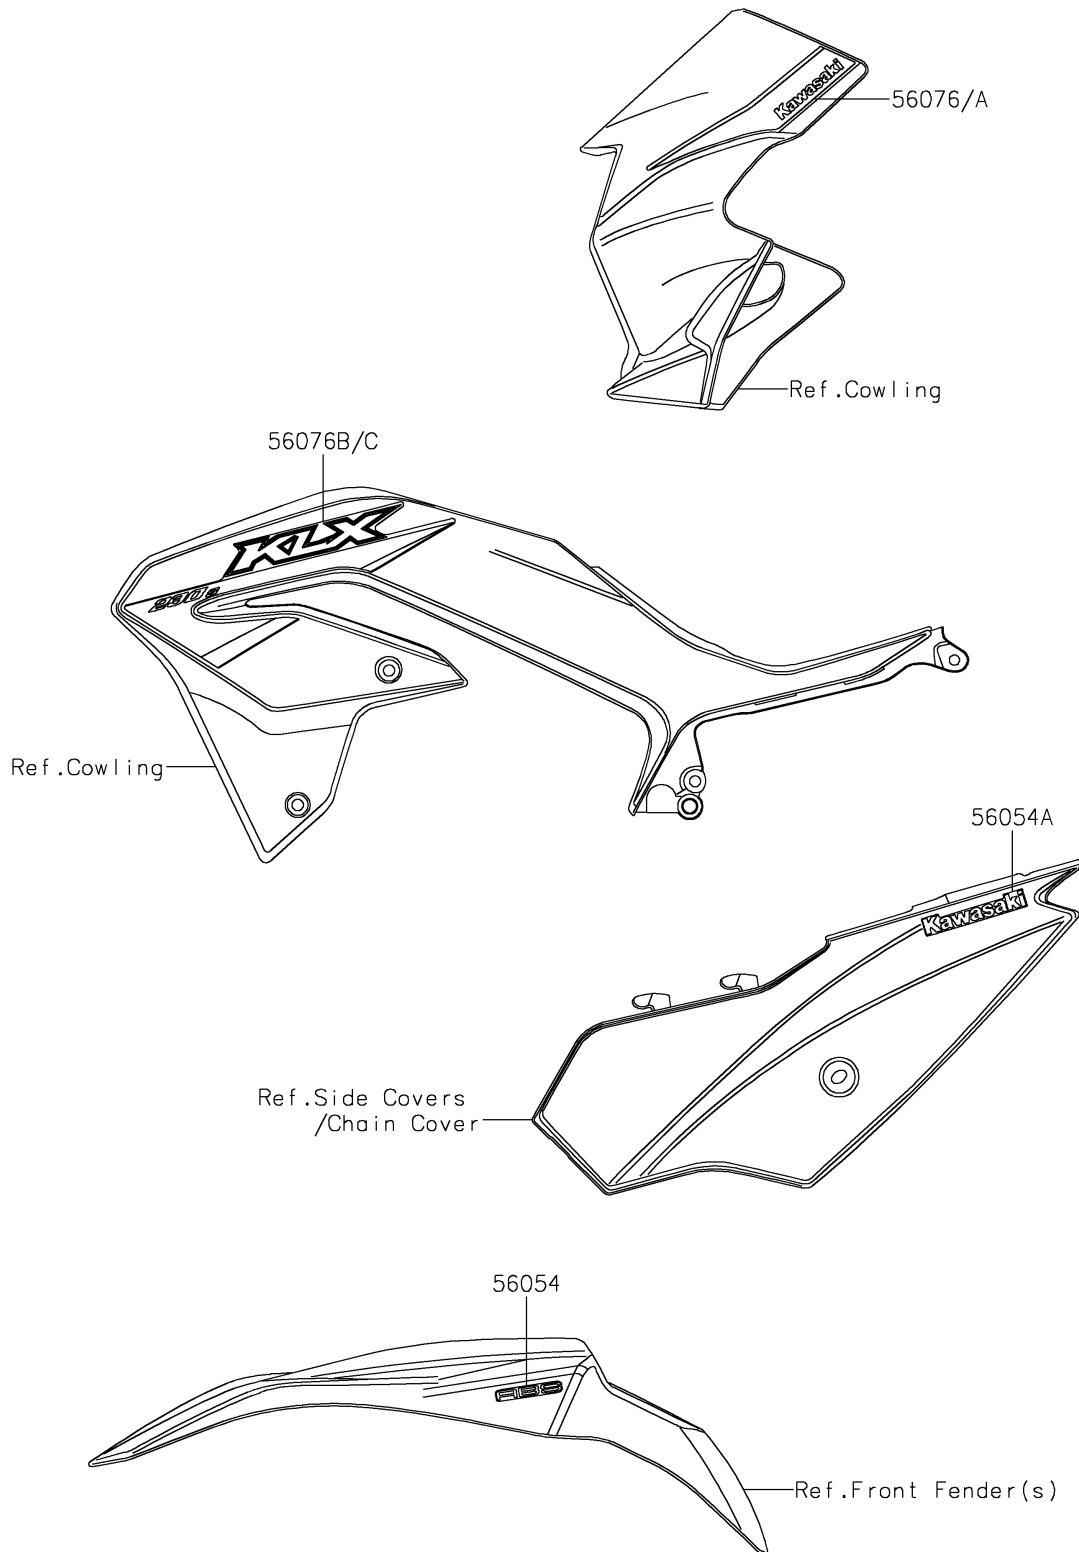

2022 KLX[®] 230S ABS

PARTS DIAGRAM

Decals(L.Green)

F2861

2022 KLX[®] 230S ABS

PARTS LIST

Decals(L.Green)

ITEM NAME

PART NUMBER

QUANTITY
