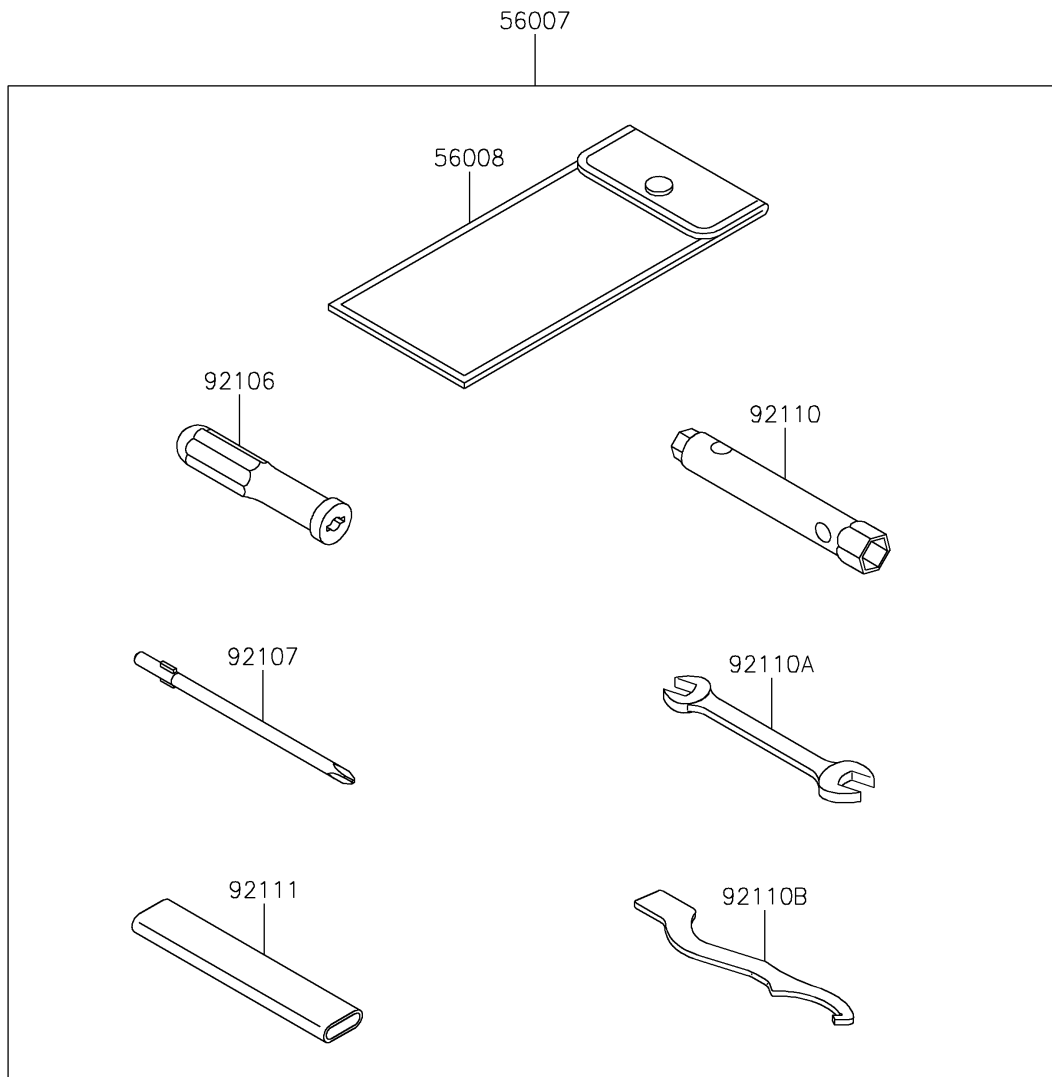

2022 KLX[®] 230S ABS

PARTS DIAGRAM

Owner's Tools

F2810

2022 KLX[®] 230S ABS

PARTS LIST

Owner's Tools

Kawasaki

Let the Good Times Roll[®]

ITEM NAME

PART NUMBER

QUANTITY
