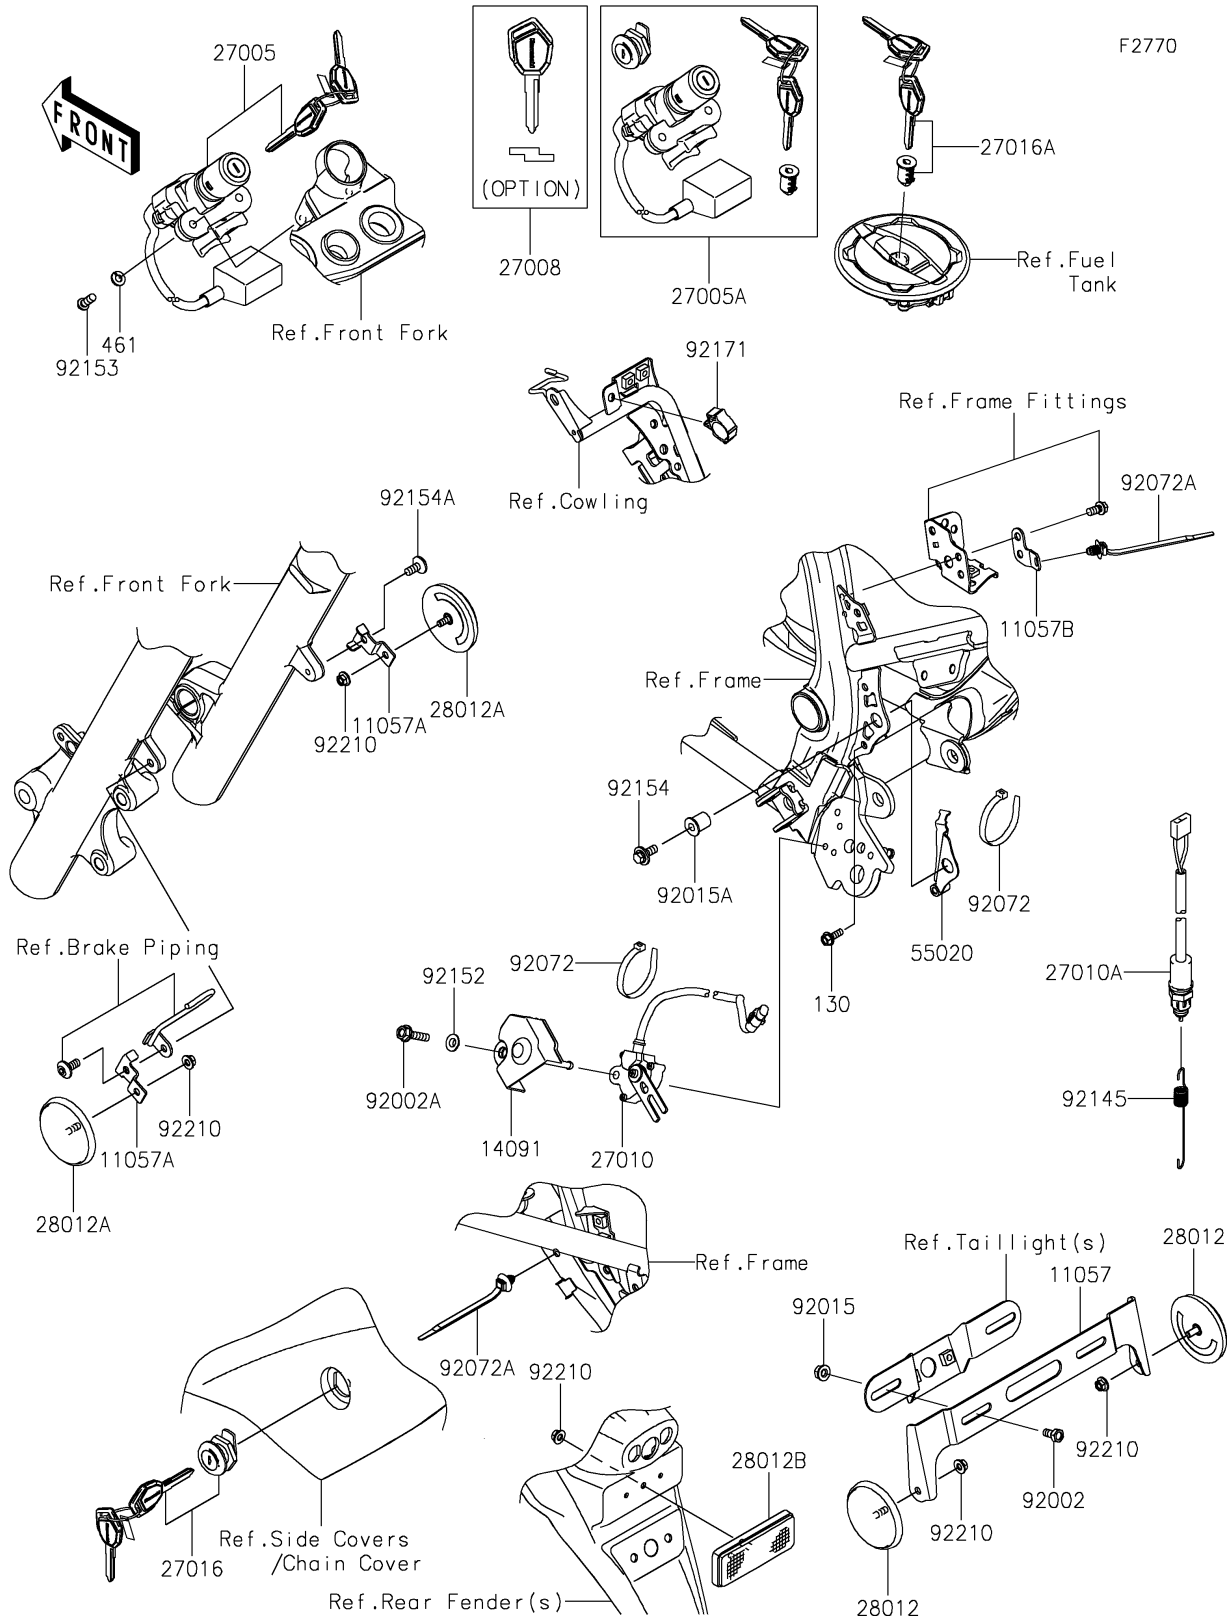

2022 KLX[®]230S ABS

PARTS DIAGRAM

Ignition Switch

2022 KLX[®] 230S ABS

PARTS LIST

Ignition Switch

ITEM NAME

PART NUMBER

QUANTITY
