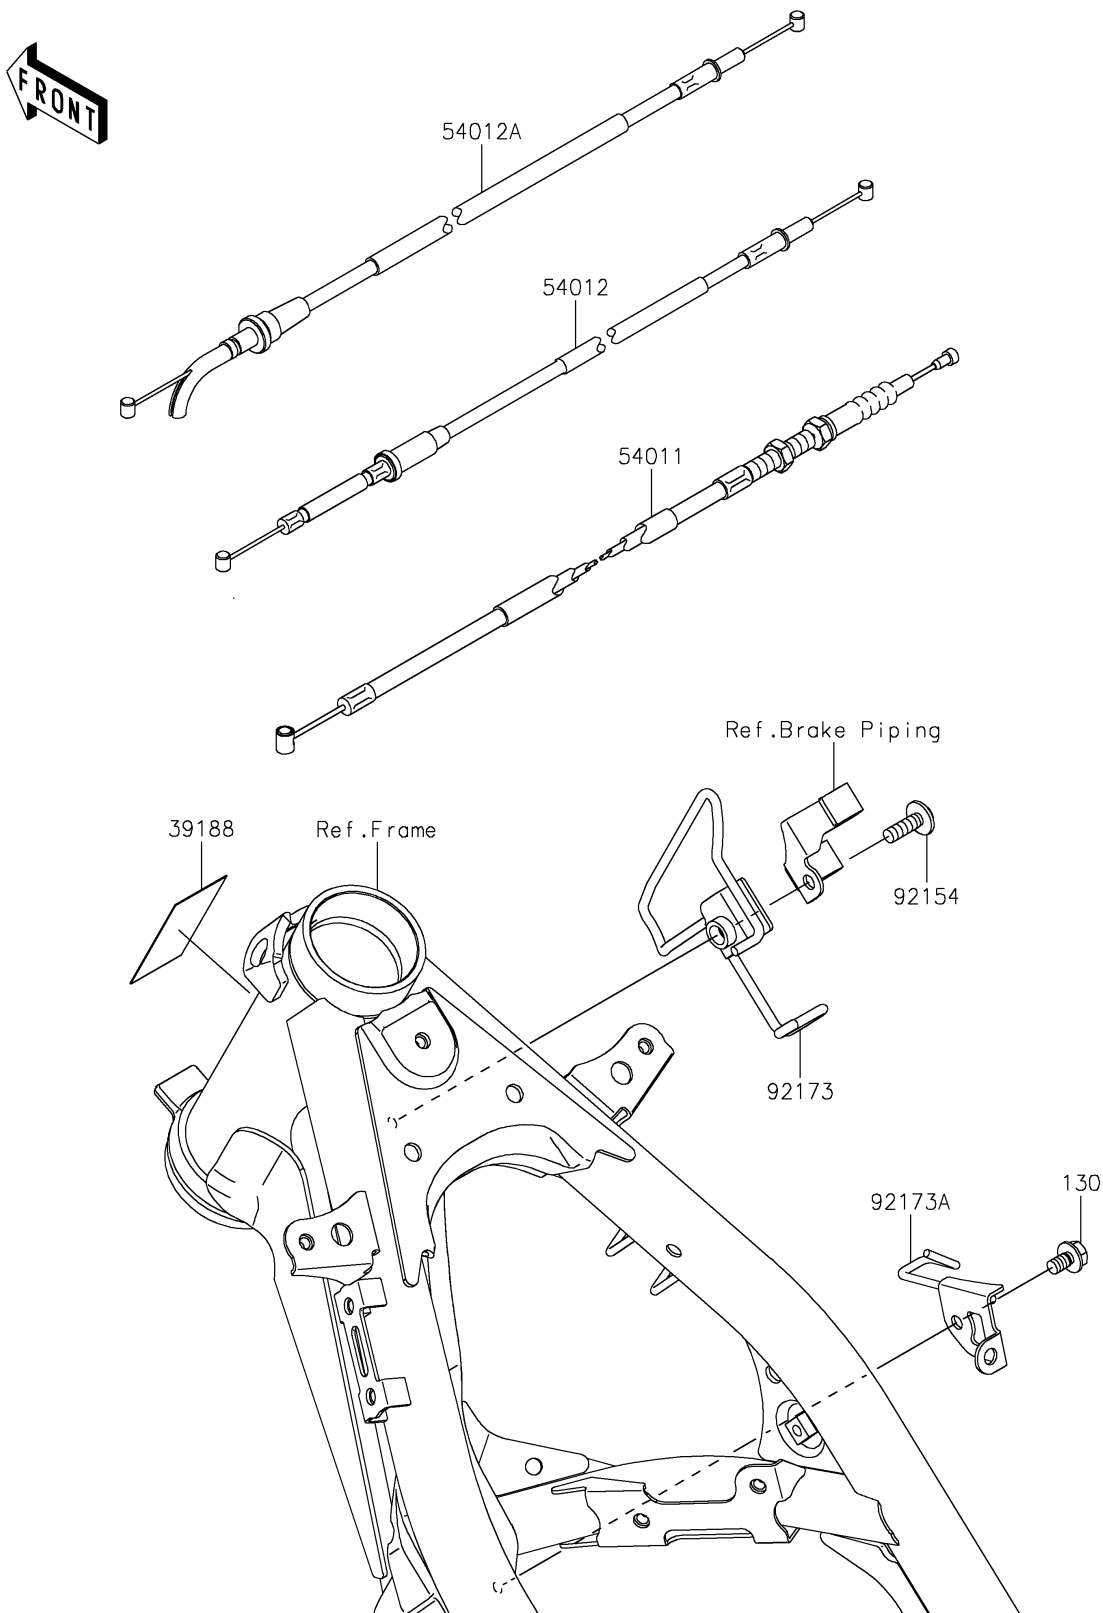

2022 KLX[®] 230S ABS

PARTS DIAGRAM

Cables

Kawasaki

Let the Good Times Roll[®]

F2540

2022 KLX[®] 230S ABS

PARTS LIST

Cables

ITEM NAME

PART NUMBER

QUANTITY
