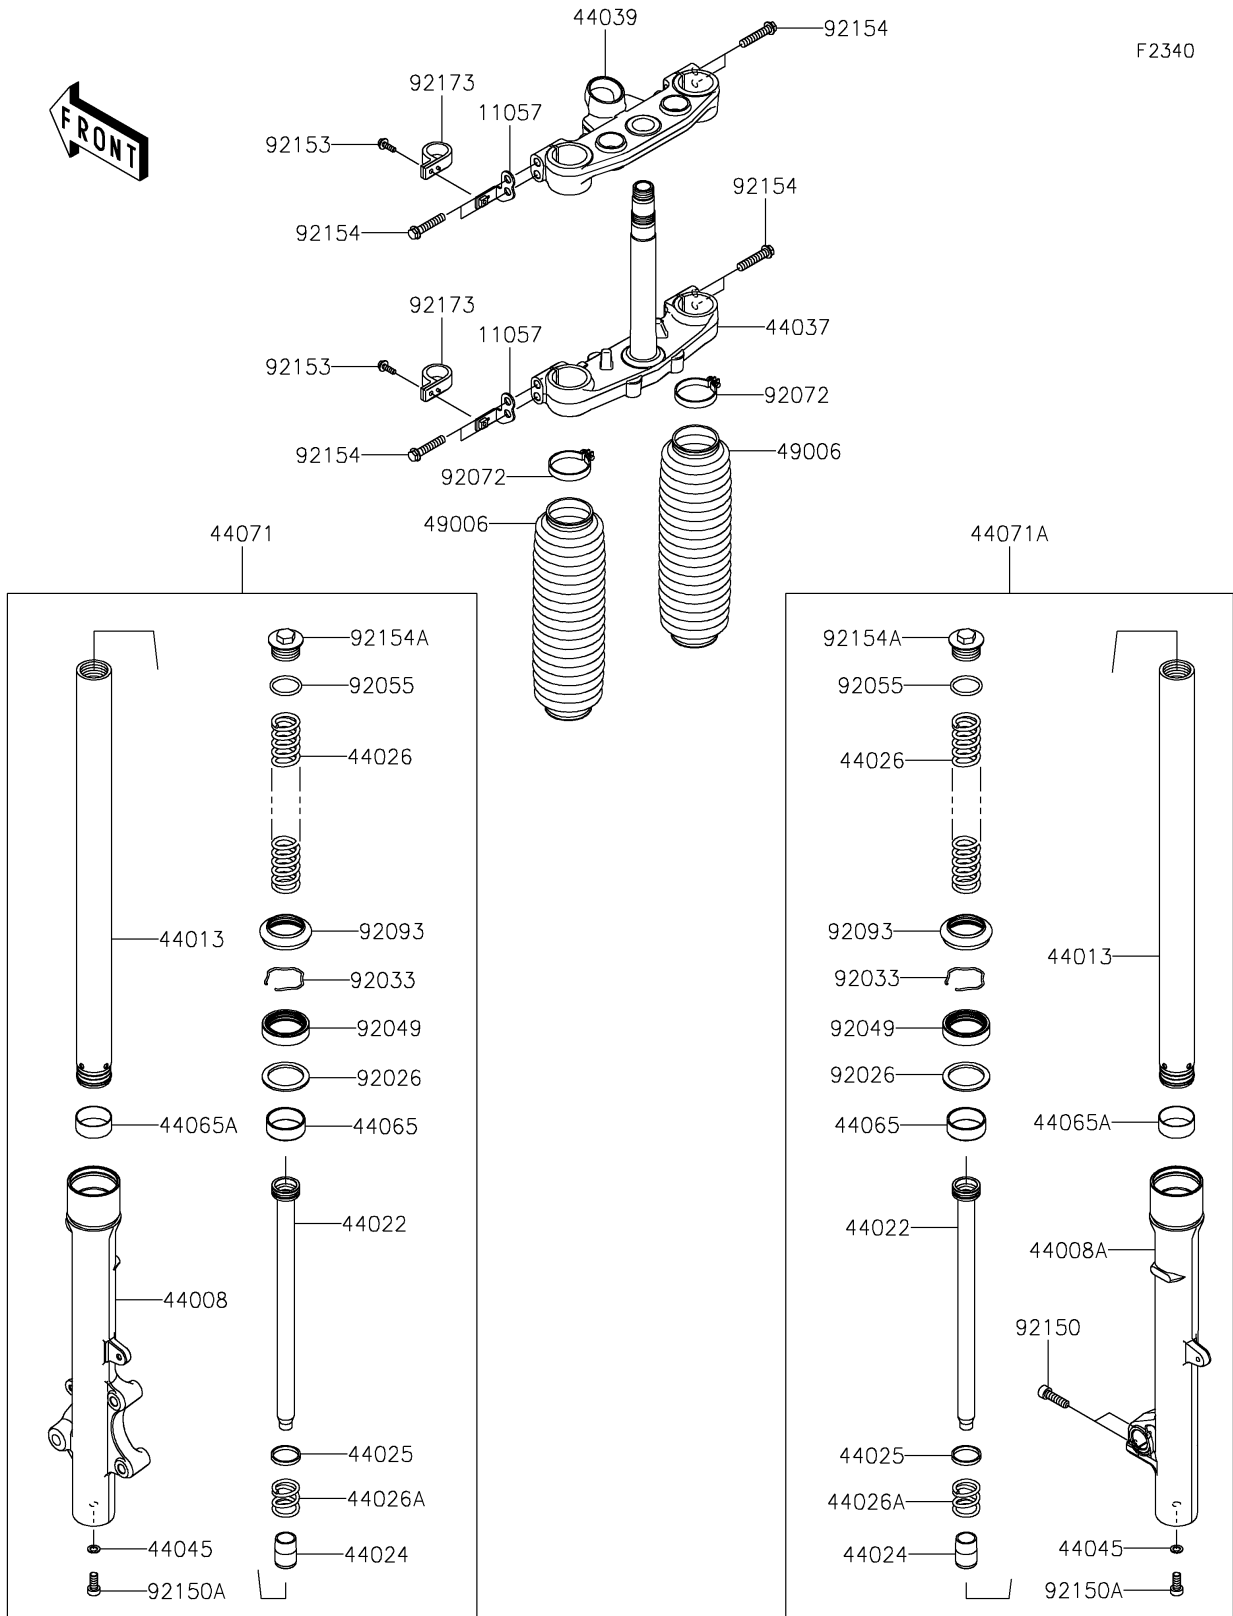

2022 KLX[®] 230S ABS

PARTS DIAGRAM

Front Fork

2022 KLX[®] 230S ABS

PARTS LIST

Front Fork

ITEM NAME

PART NUMBER

QUANTITY
