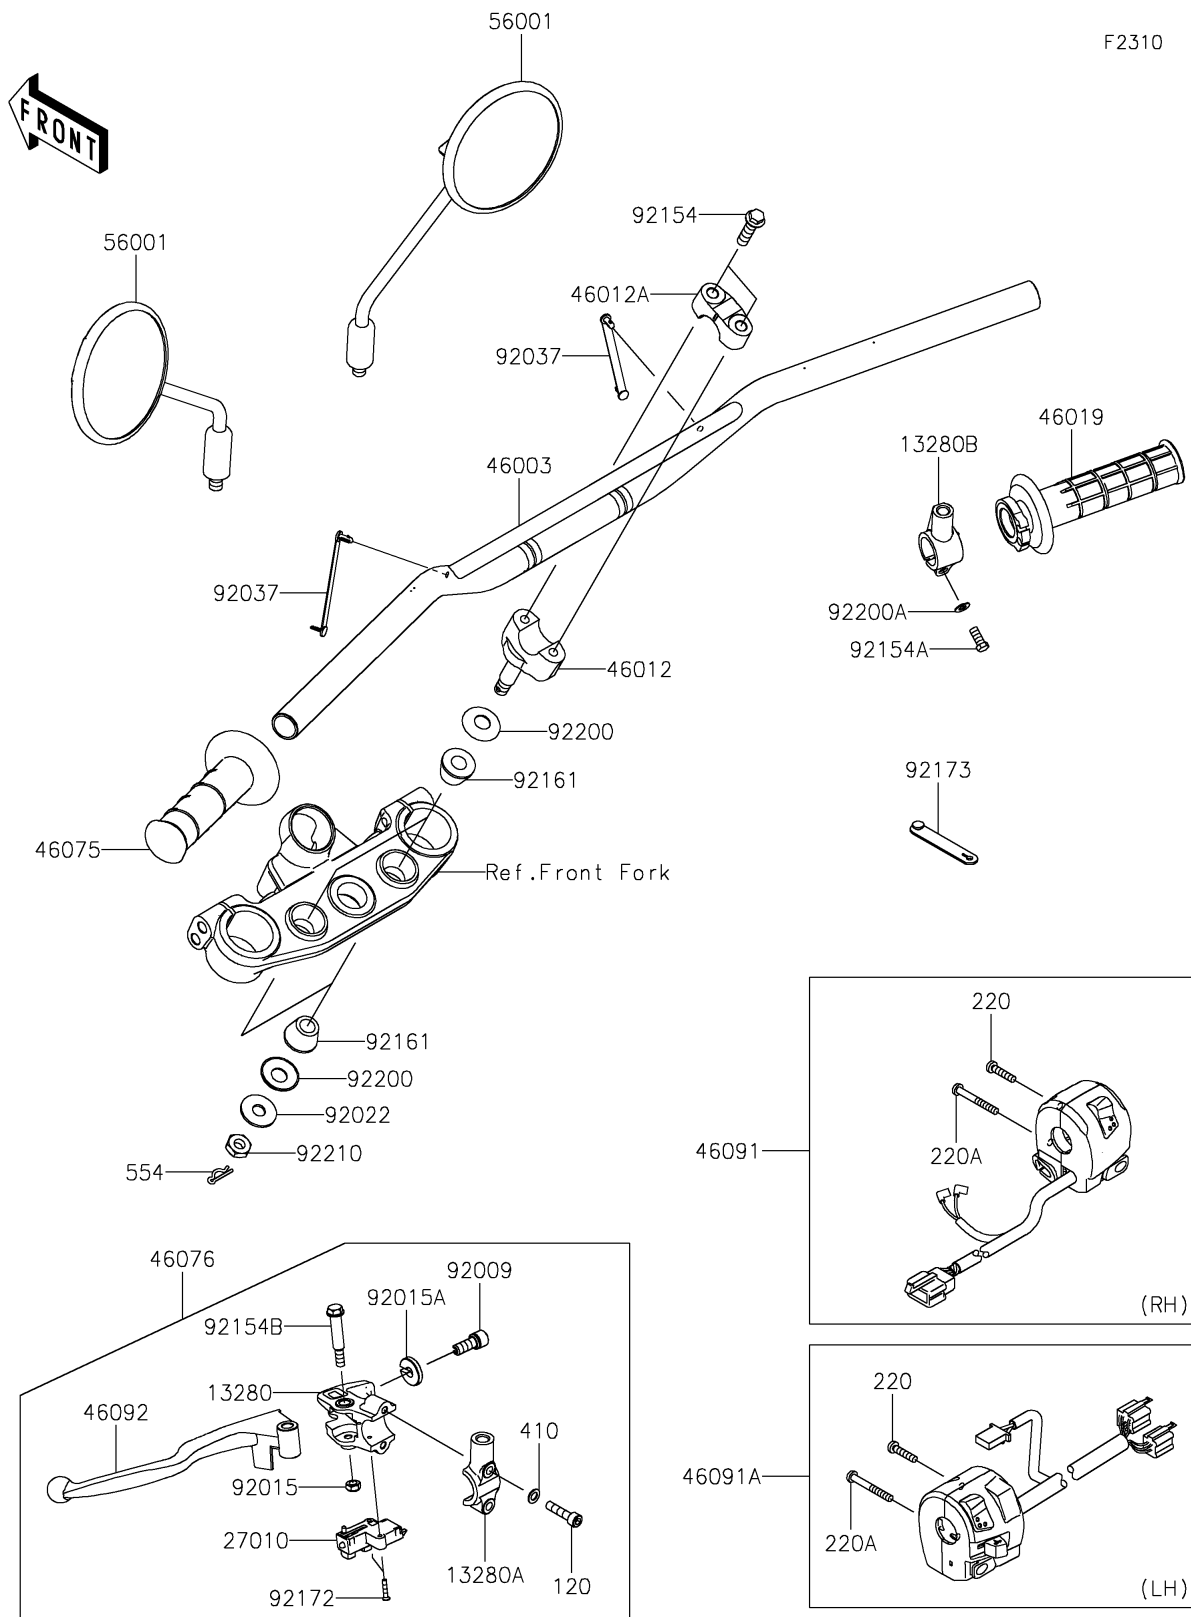

2022 KLX[®] 230S ABS

PARTS DIAGRAM

Handlebar

2022 KLX[®] 230S ABS

PARTS LIST

Handlebar

ITEM NAME

PART NUMBER

QUANTITY
