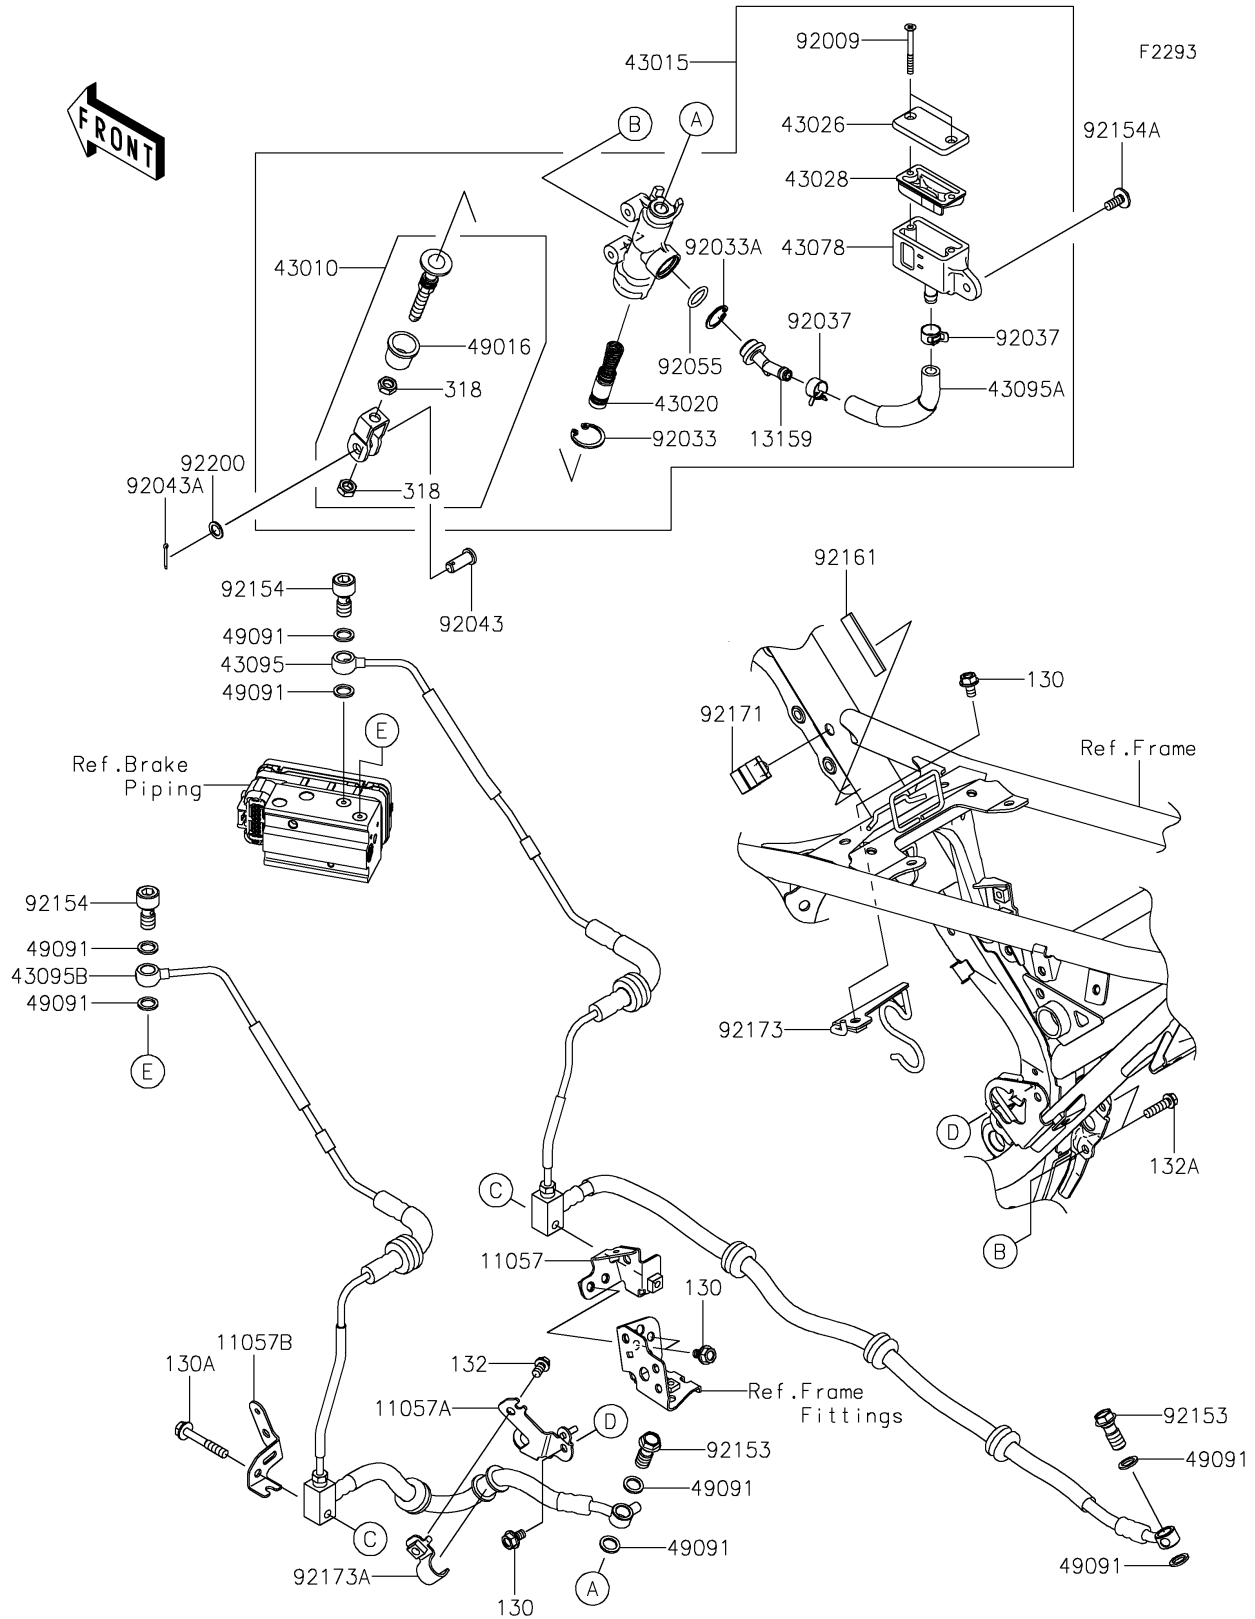

2022 KLX[®] 230S ABS

PARTS DIAGRAM

Rear Master Cylinder

2022 KLX[®] 230S ABS

PARTS LIST

Rear Master Cylinder

ITEM NAME

PART NUMBER

QUANTITY
