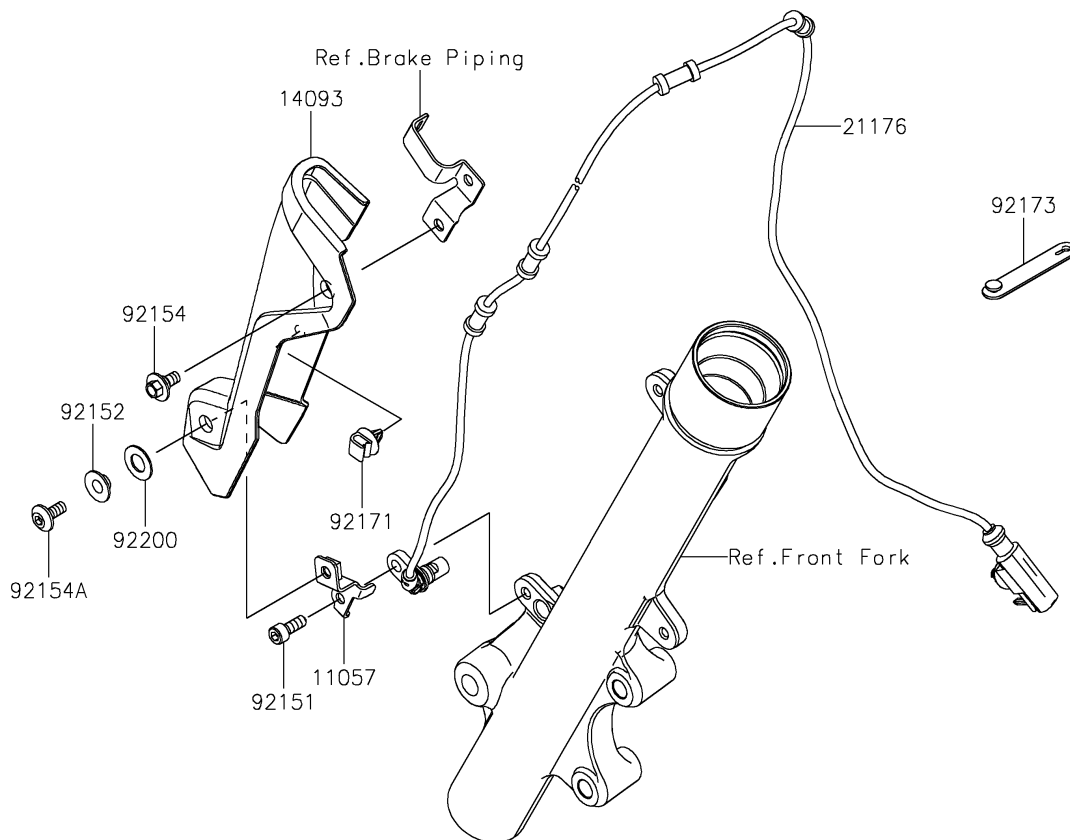

2022 KLX[®]230S ABS

PARTS DIAGRAM Front Master Cylinder

2022 KLX[®] 230S ABS

PARTS LIST

Front Master Cylinder

ITEM NAME

PART NUMBER

QUANTITY
