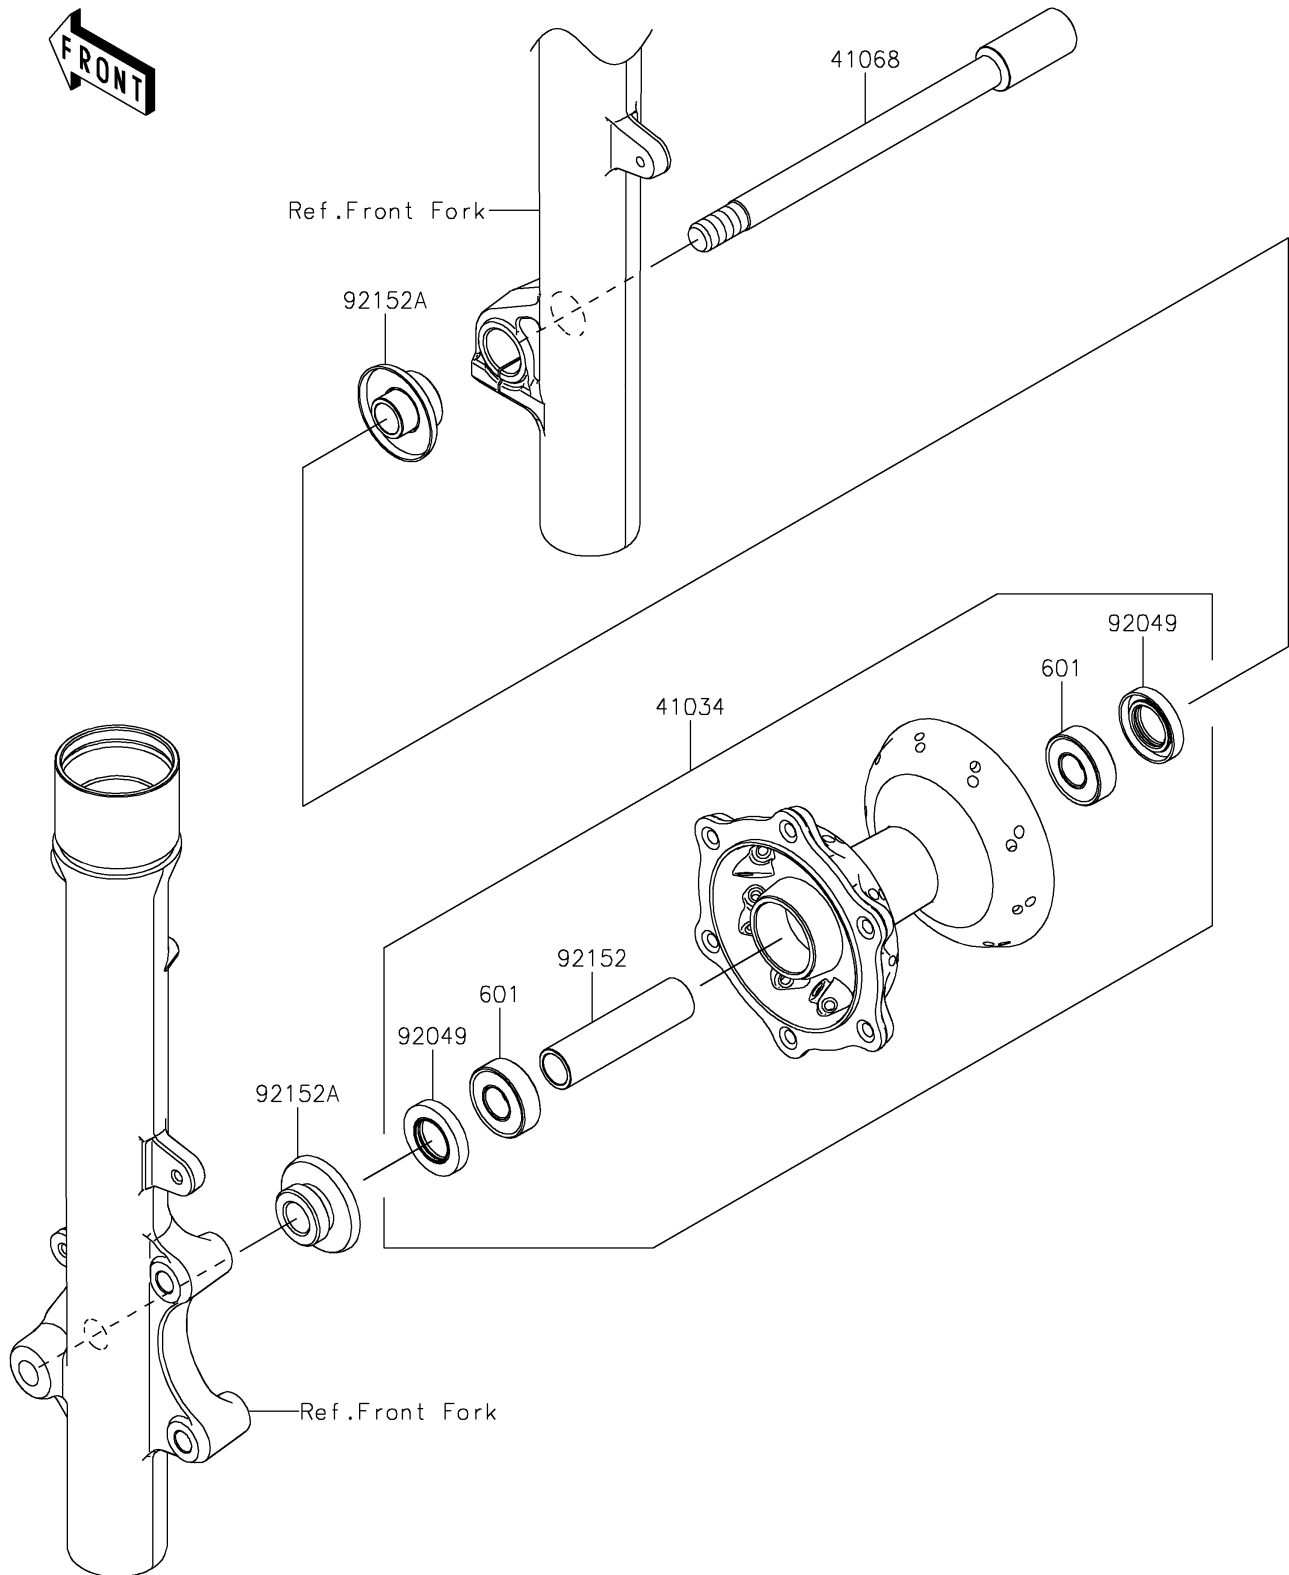

2022 KLX[®] 230S ABS

PARTS DIAGRAM

Front Hub

F2230

2022 KLX[®] 230S ABS

PARTS LIST

Front Hub

ITEM NAME

PART NUMBER

QUANTITY
