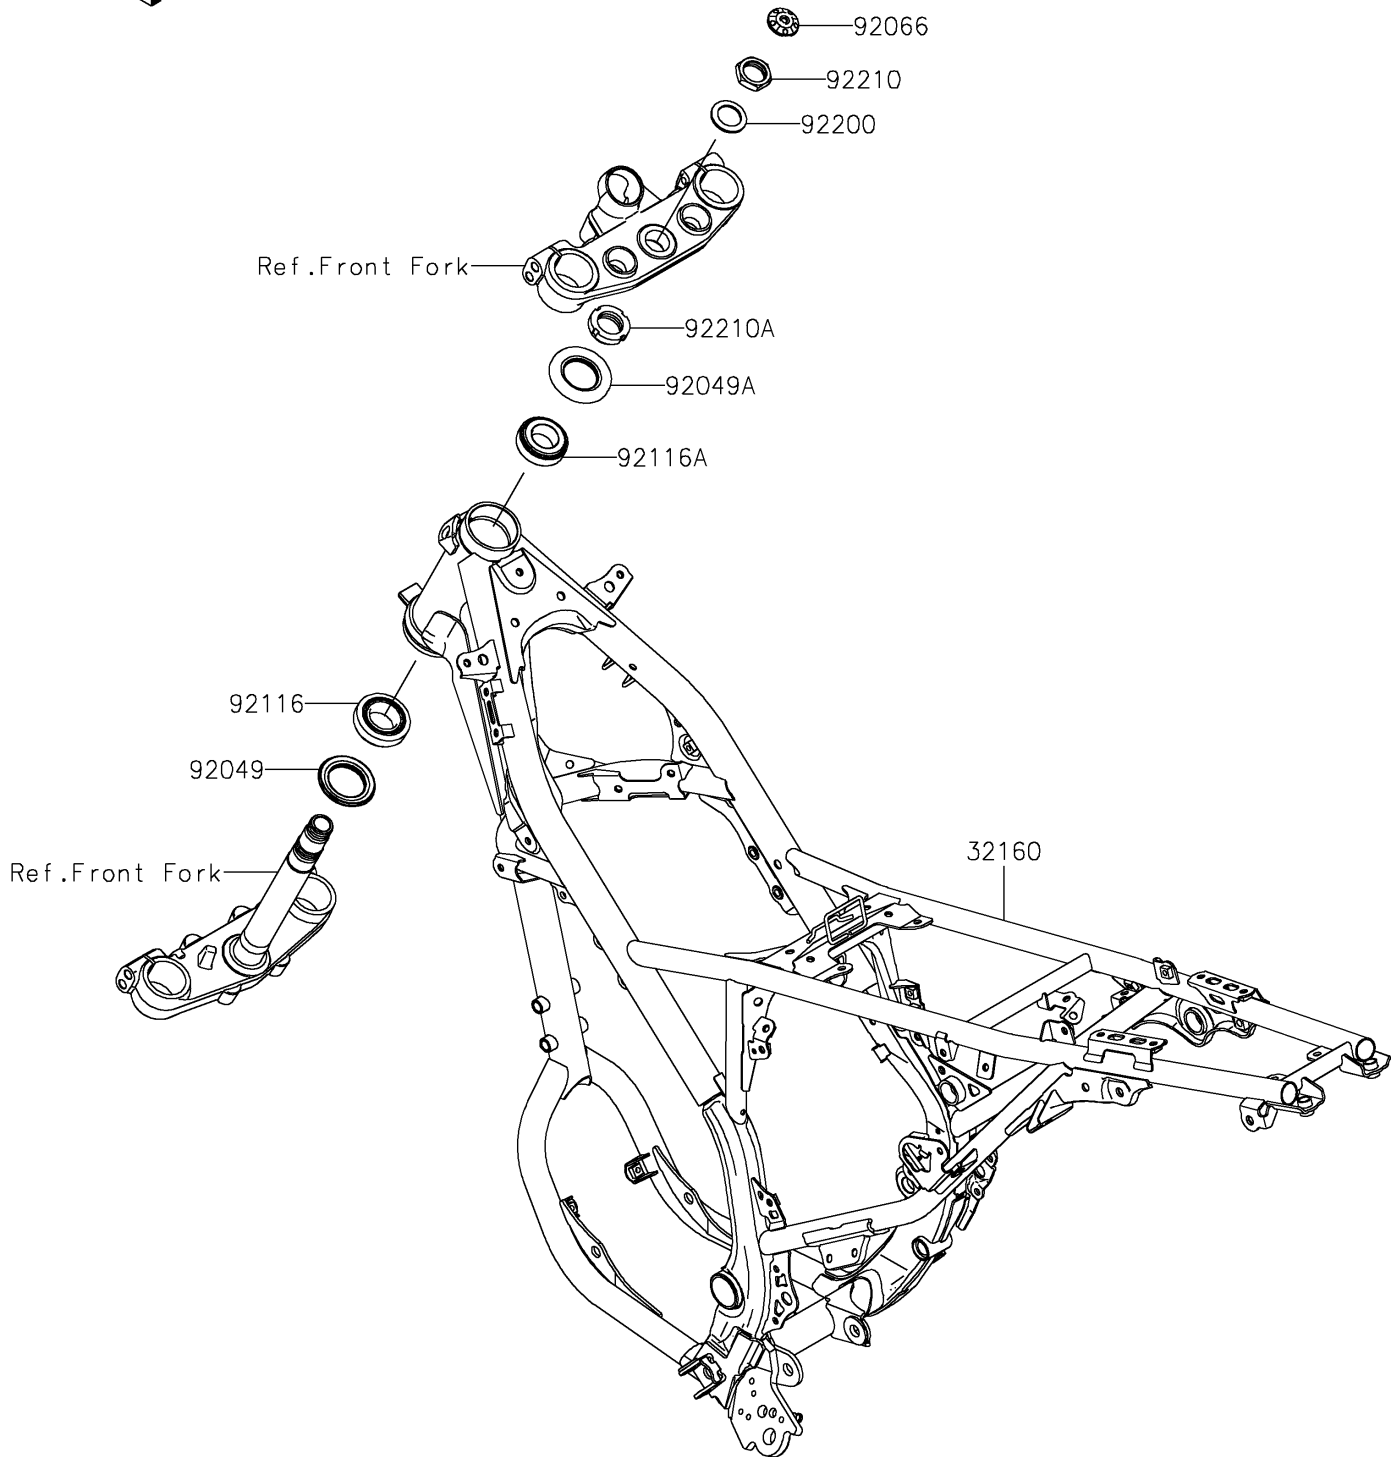

2022 KLX[®] 230S ABS

PARTS DIAGRAM

Frame

F2120

2022 KLX[®] 230S ABS

PARTS LIST

Frame

ITEM NAME

PART NUMBER

QUANTITY
