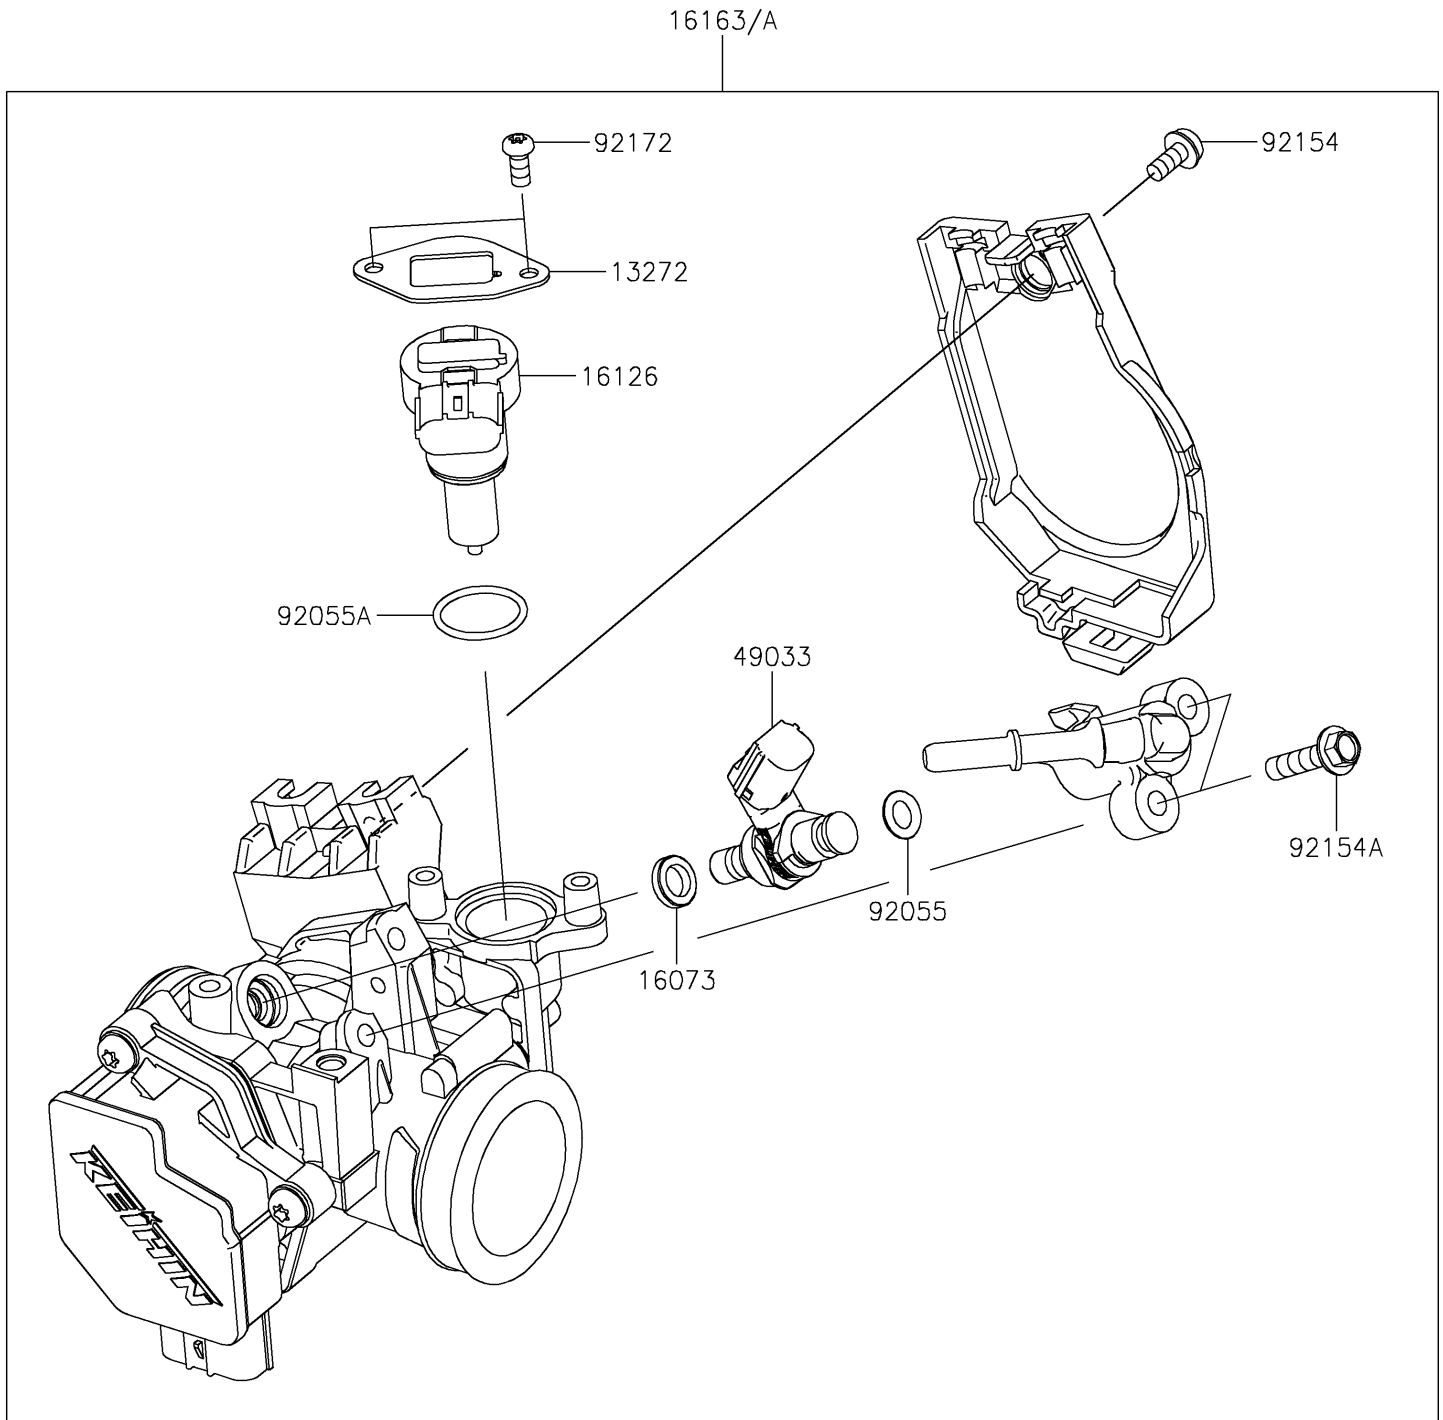

2022 KLX[®] 230S ABS

PARTS DIAGRAM

Throttle

E1510

2022 KLX[®] 230S ABS

PARTS LIST

Throttle

ITEM NAME

PART NUMBER

QUANTITY
