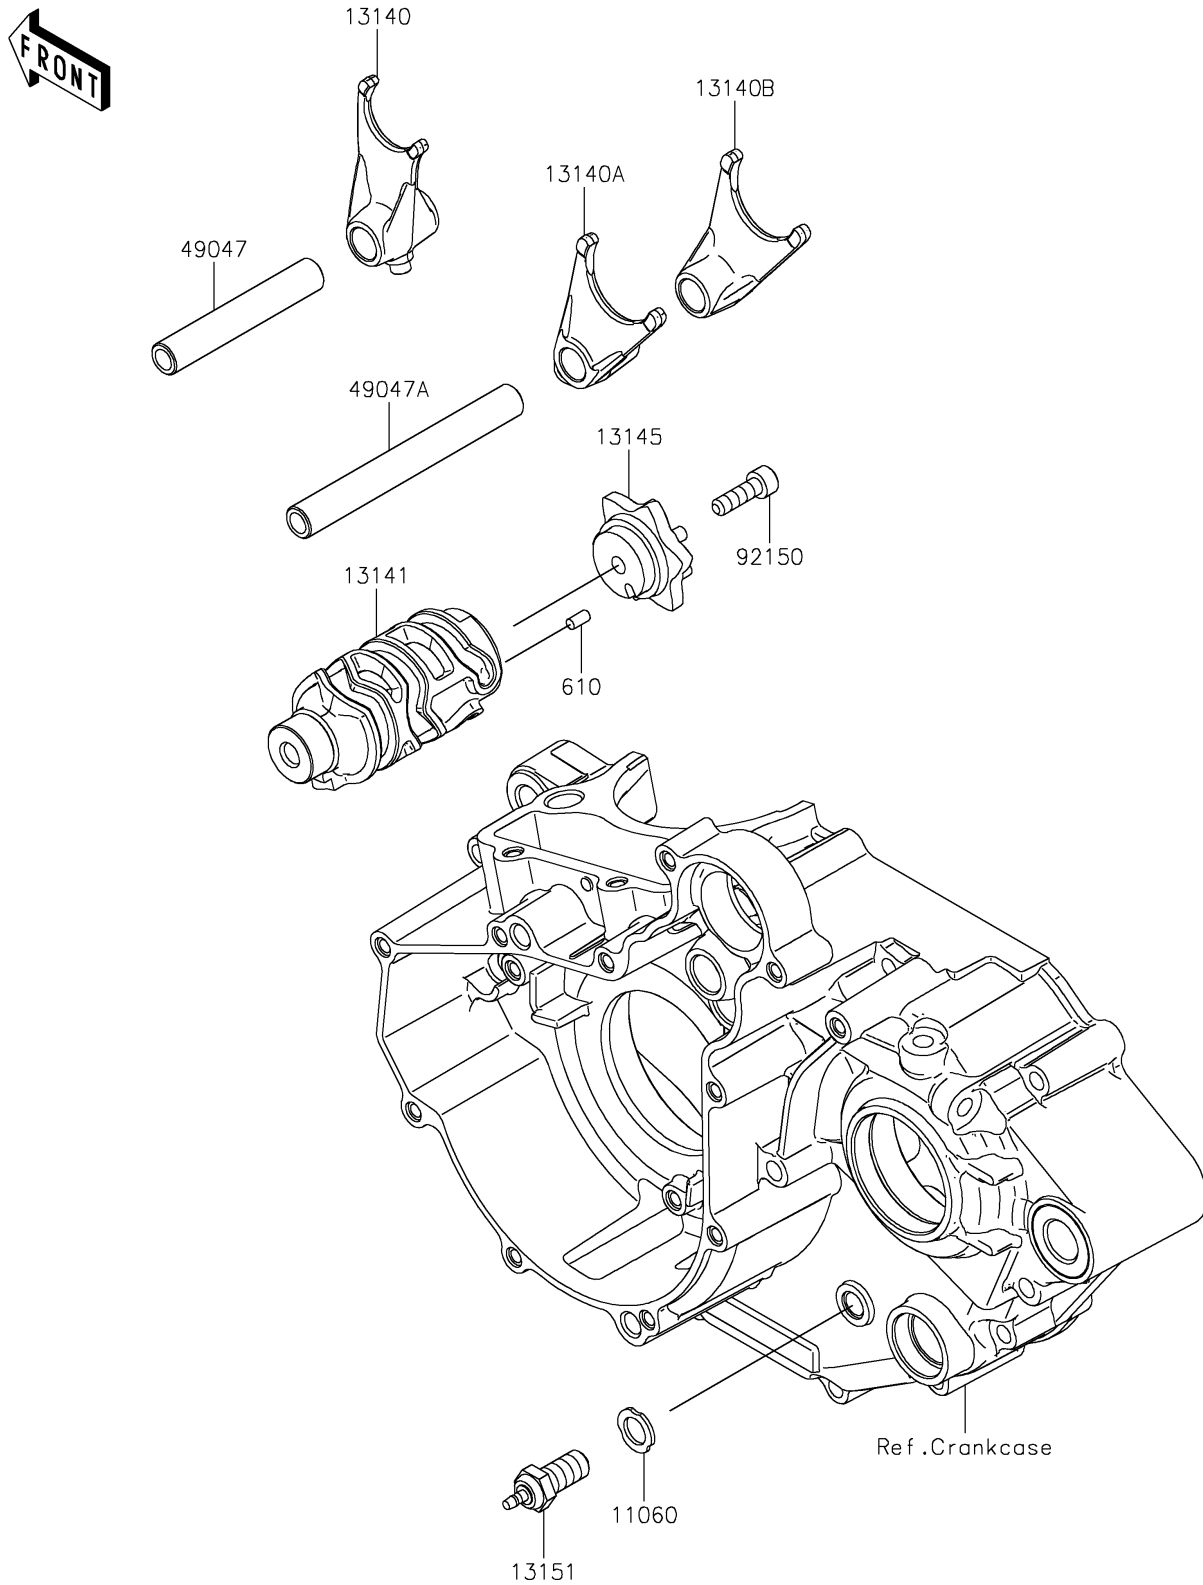

2022 KLX[®] 230S ABS

PARTS DIAGRAM

Gear Change Drum/Shift Fork(s)

E1362

2022 KLX[®] 230S ABS

PARTS LIST

Gear Change Drum/Shift Fork(s)

ITEM NAME

PART NUMBER

QUANTITY
