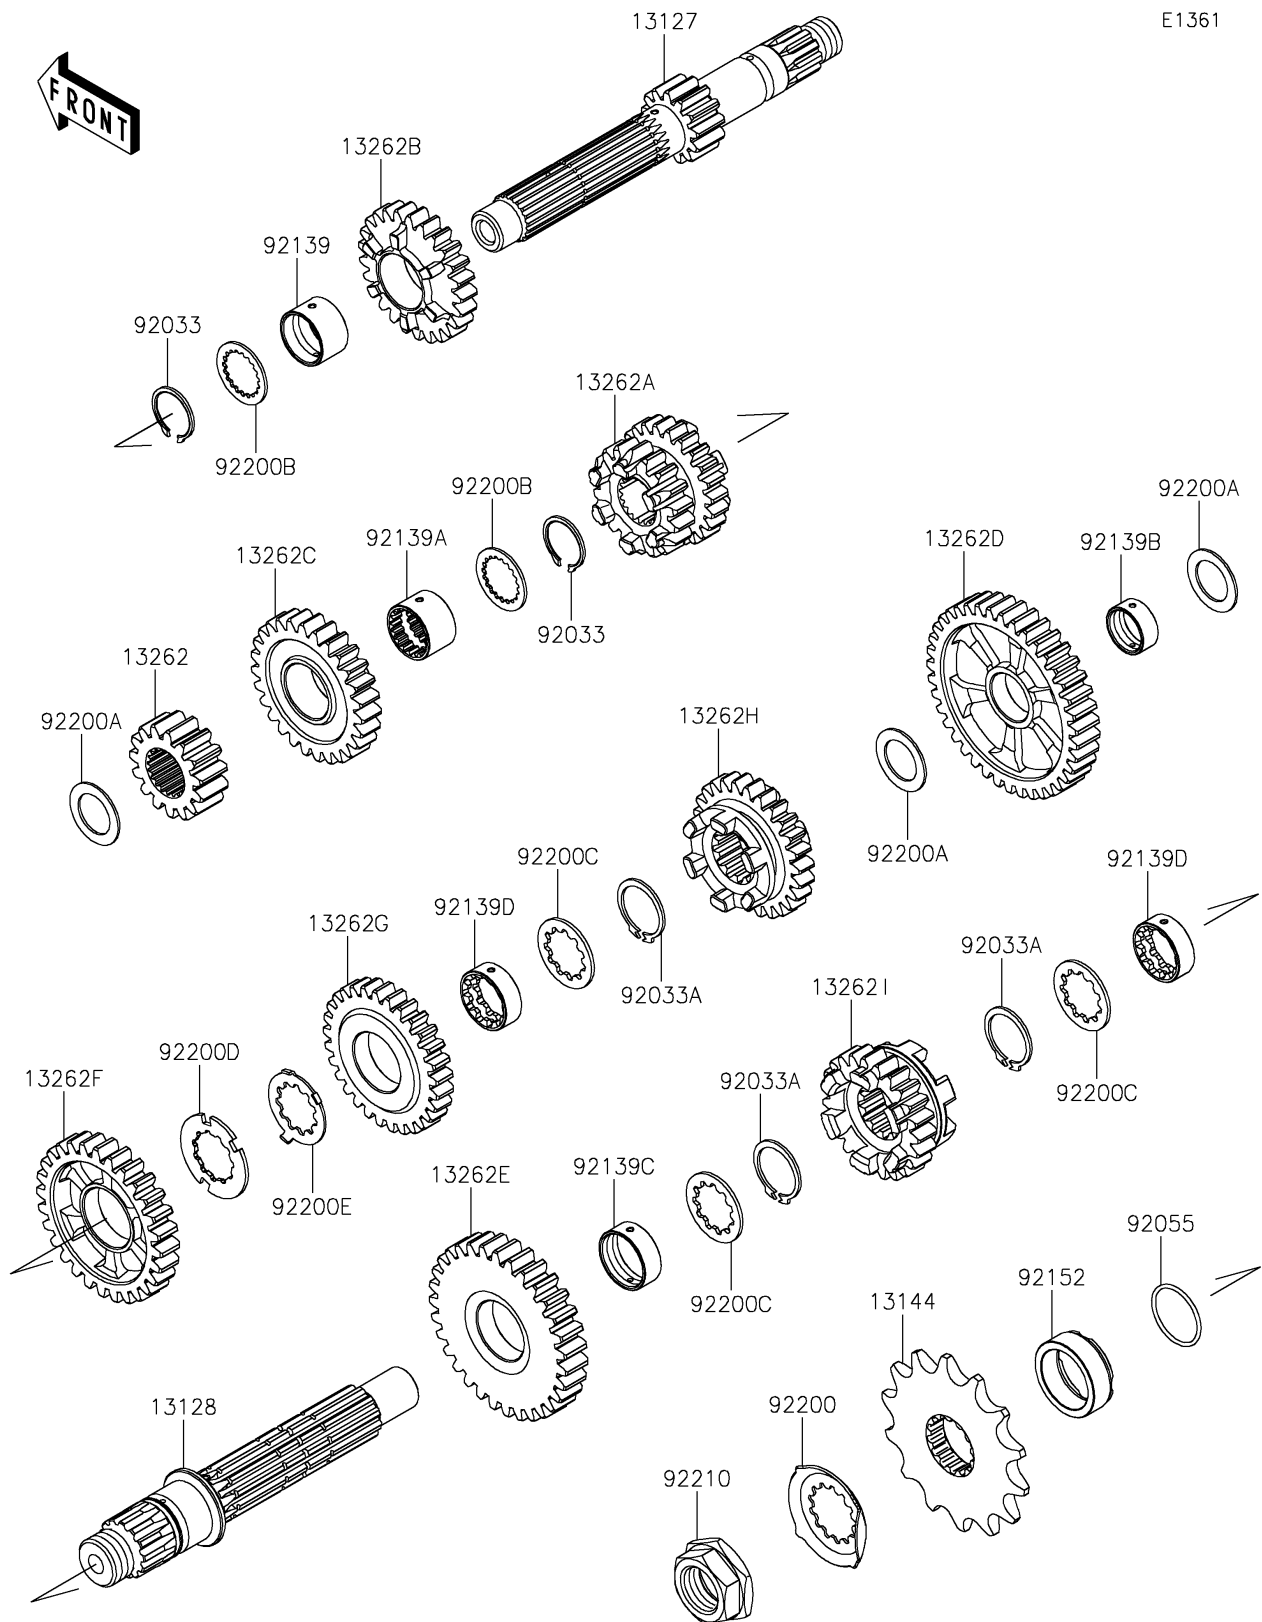

2022 KLX[®]230S ABS

PARTS DIAGRAM

Transmission

2022 KLX[®] 230S ABS

PARTS LIST

Transmission

ITEM NAME

PART NUMBER

QUANTITY
