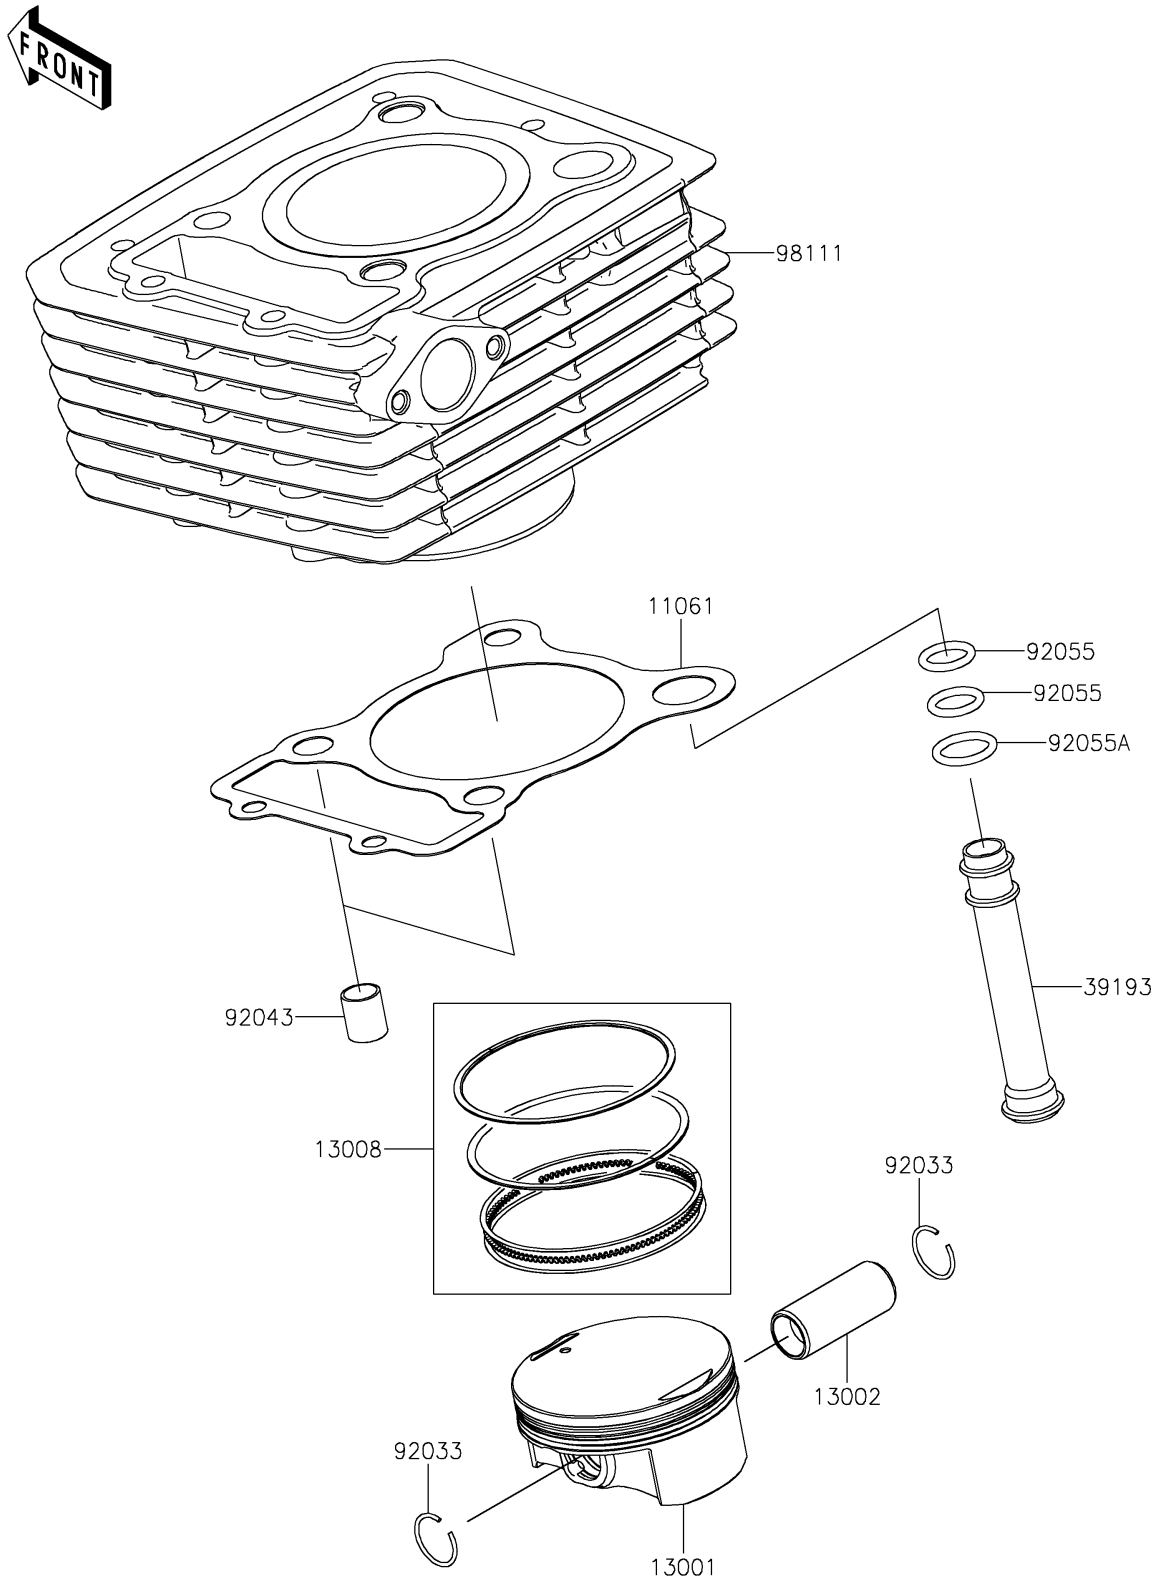

2022 KLX[®] 230S ABS

PARTS DIAGRAM

Cylinder/Piston(s)

E1120

2022 KLX[®] 230S ABS

PARTS LIST

Cylinder/Piston(s)

ITEM NAME

PART NUMBER

QUANTITY
